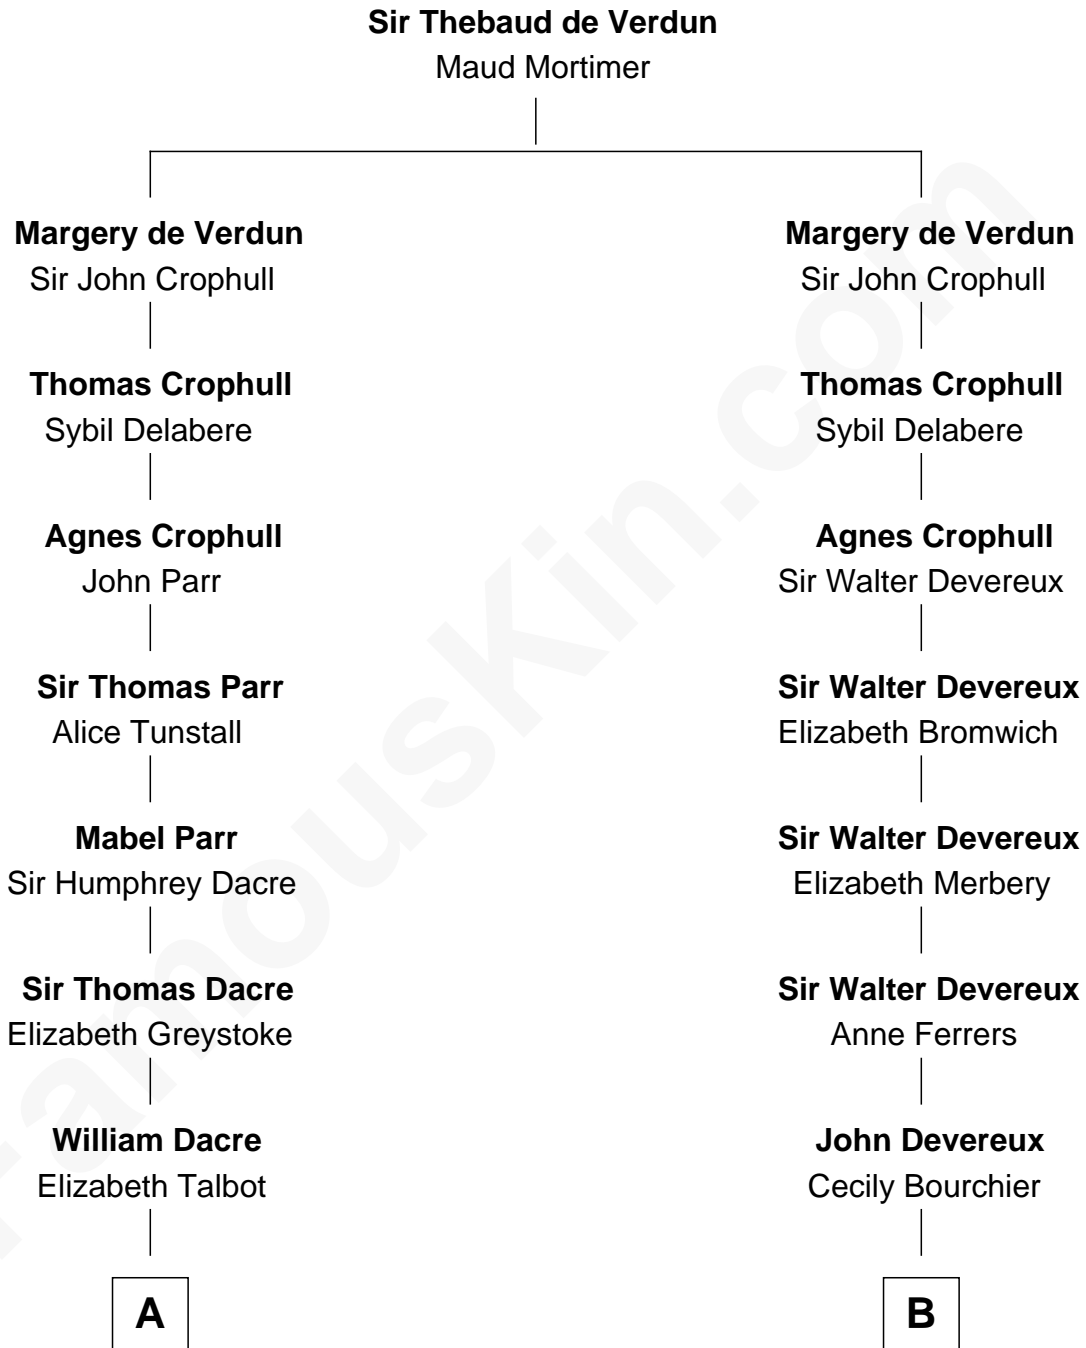

FamousKin.com

Relationship Chart of

Kit Harington

TV Actor - "Game of Thrones"

18th cousin 3 times removed of

Charles Darwin

Theory of Evolution

C

Edward Henry Legge
Cordelia Twysden Molesworth

Lois Marjorie Legge
Ernest Wriothesley Denny

Lavender Cecilia Denny
John Charles Dundas Harington

Sir David Richard Harington
Deborah Jane Catesby

Kit Harington
TV Actor - "Game of Thrones"

D

Dr. Robert Waring Darwin
Susanna Wedgwood

Charles Darwin
Theory of Evolution

FamousKin.com