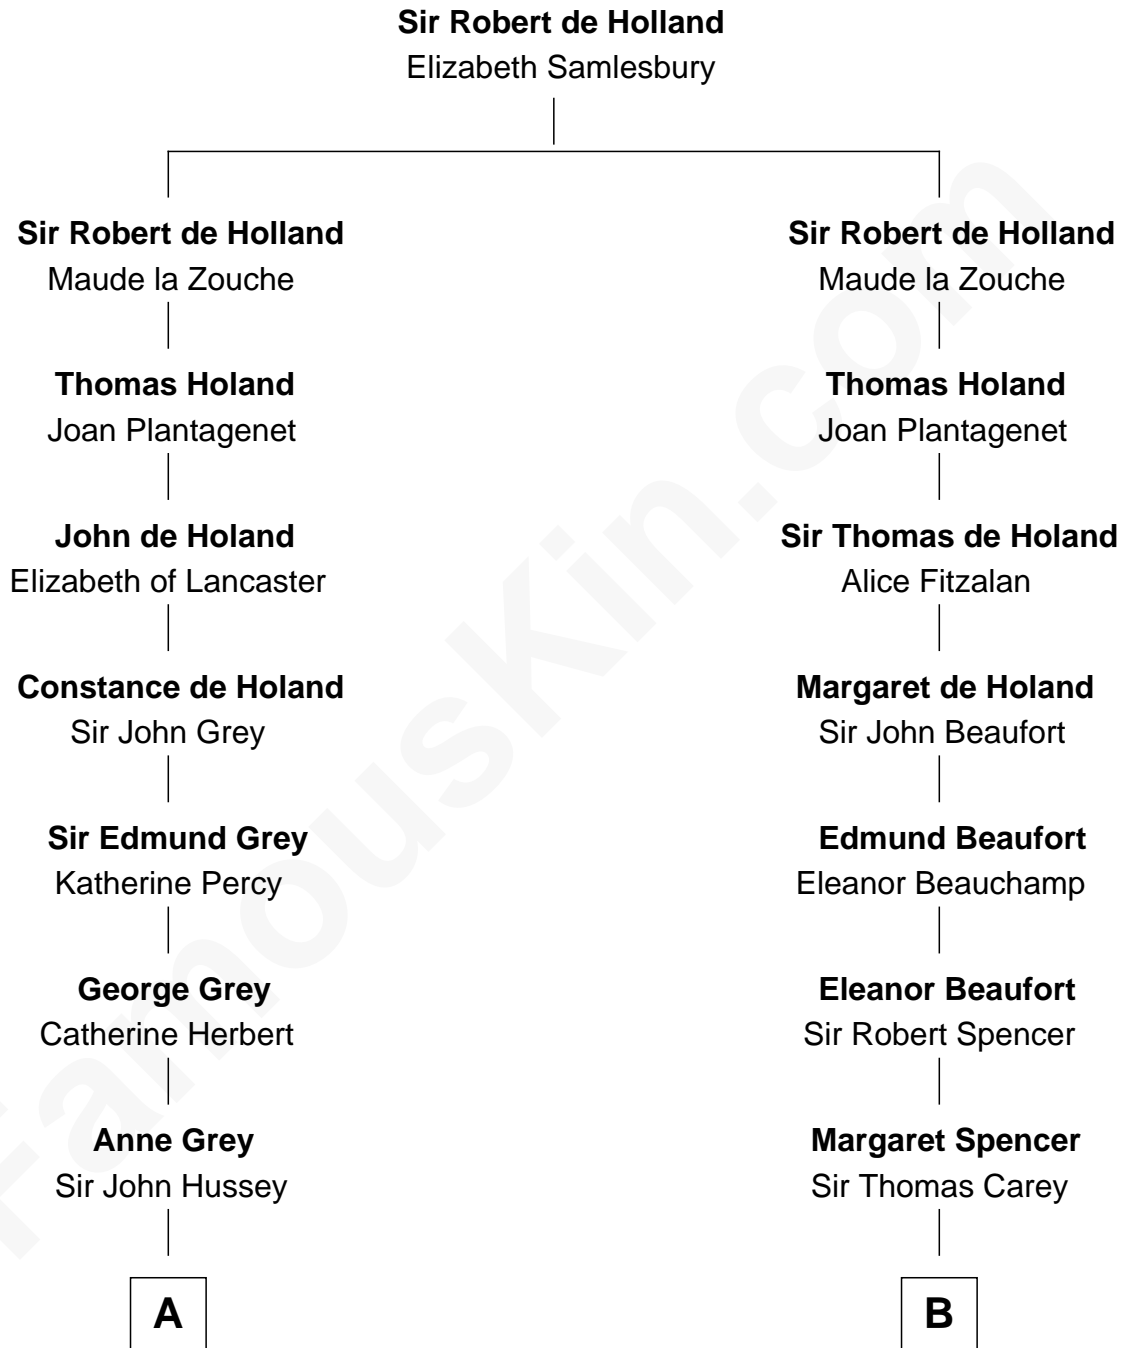

FamousKin.com

Relationship Chart of

Kit Harington

TV Actor - "Game of Thrones"

17th cousin 4 times removed of

Charles Darwin

Theory of Evolution

C

Edward Henry Legge
Cordelia Twysden Molesworth

Lois Marjorie Legge
Ernest Wriothesley Denny

Lavender Cecilia Denny
John Charles Dundas Harington

Sir David Richard Harington
Deborah Jane Catesby

Kit Harington
TV Actor - "Game of Thrones"