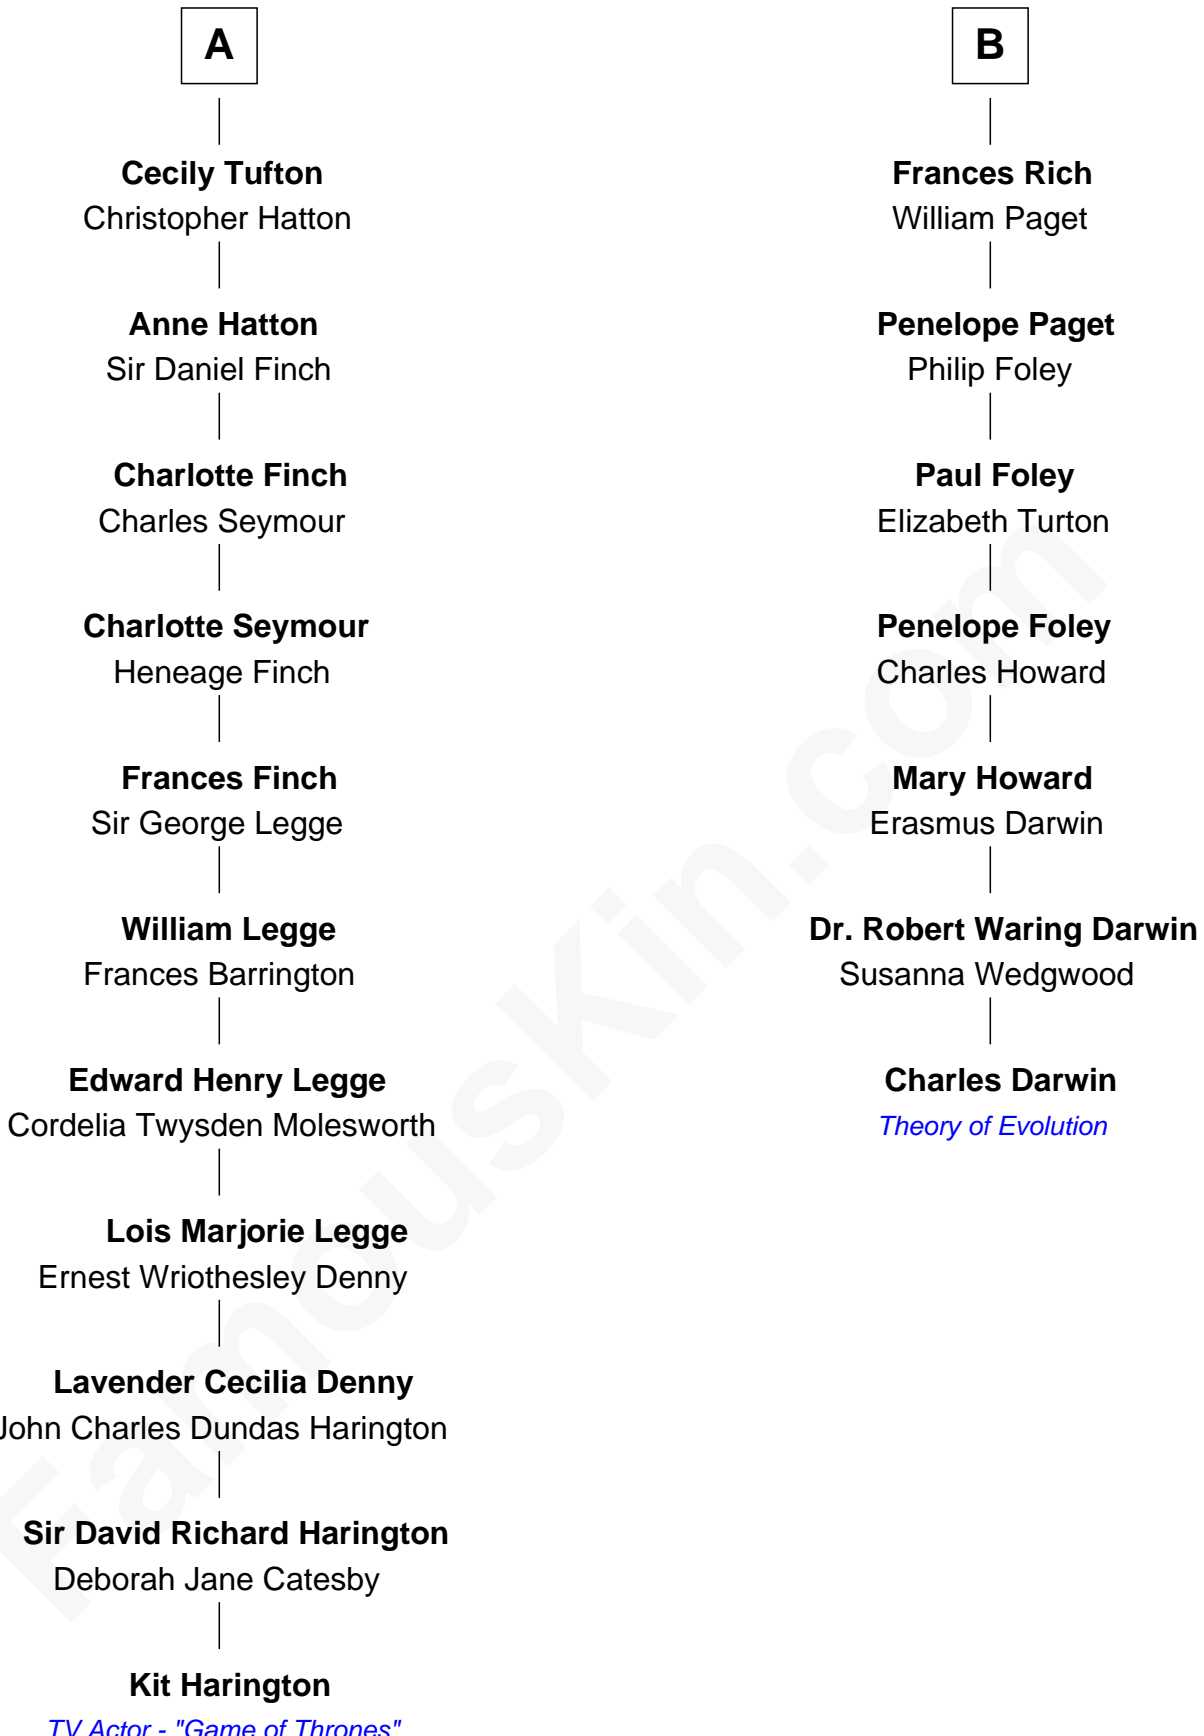

## Relationship Chart of

### Kit Harington

TV Actor - "Game of Thrones"

13th cousin 4 times removed of

**Charles Darwin**  
Theory of Evolution

Kit Harington photo by [Gage Skidmore](#) [\(CC BY-SA 2.0\)](#)