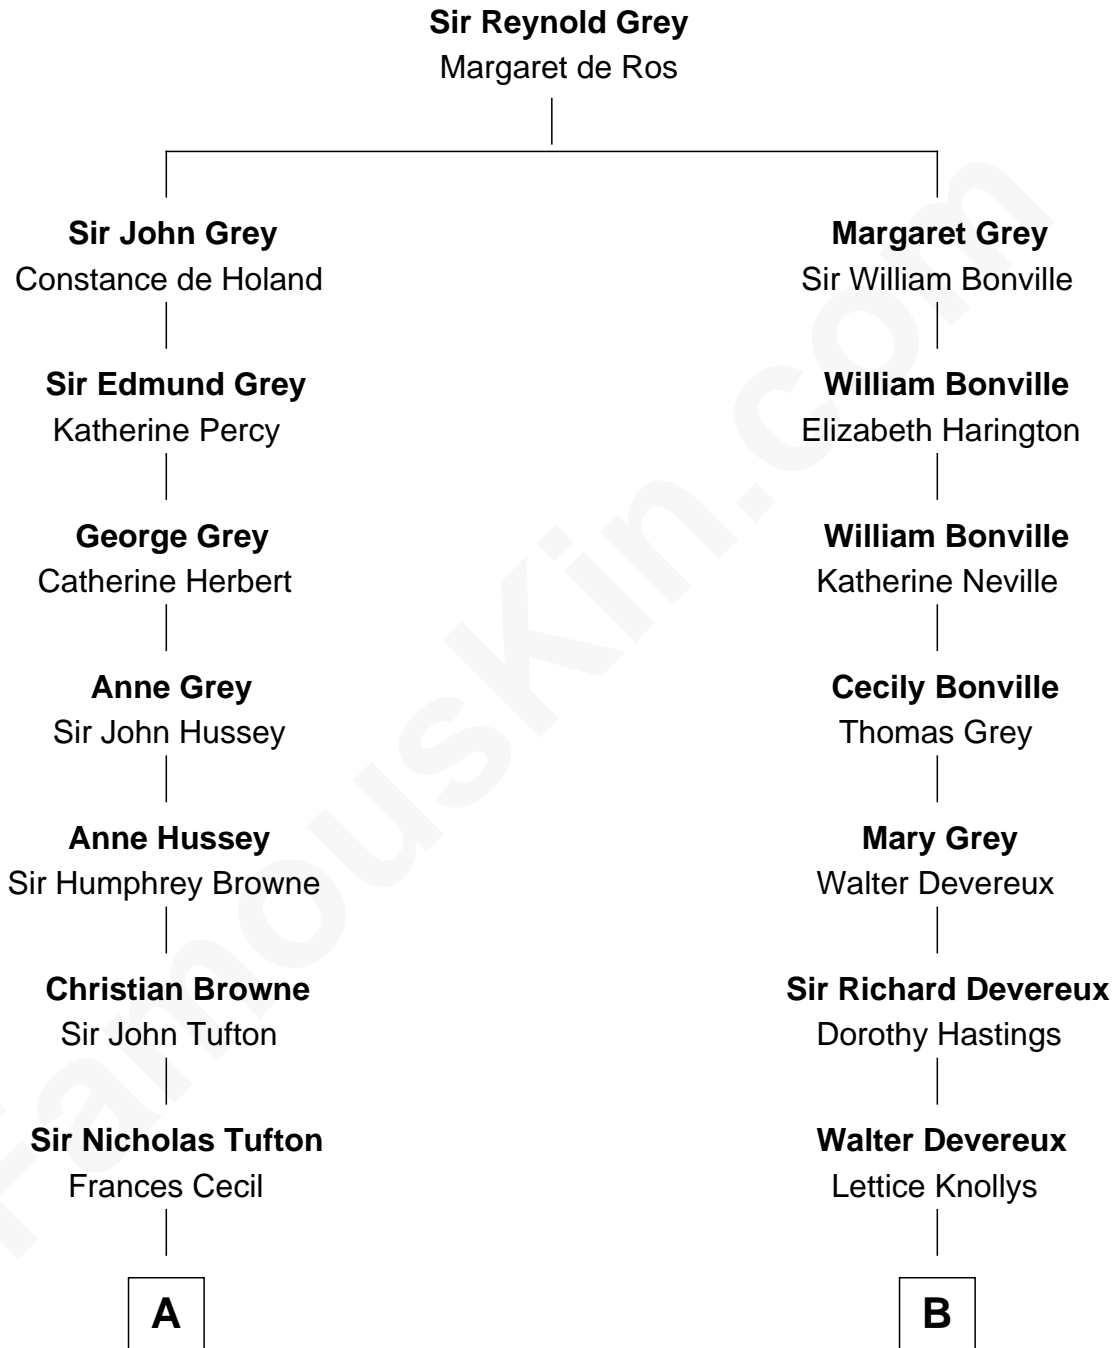

FamousKin.com

Relationship Chart of

Kit Harington

TV Actor - "Game of Thrones"

15th cousin 3 times removed of

Charles Darwin
Theory of Evolution

C

Sir David Richard Harington

Deborah Jane Catesby

Kit Harington

TV Actor - "Game of Thrones"

FamousKin.com