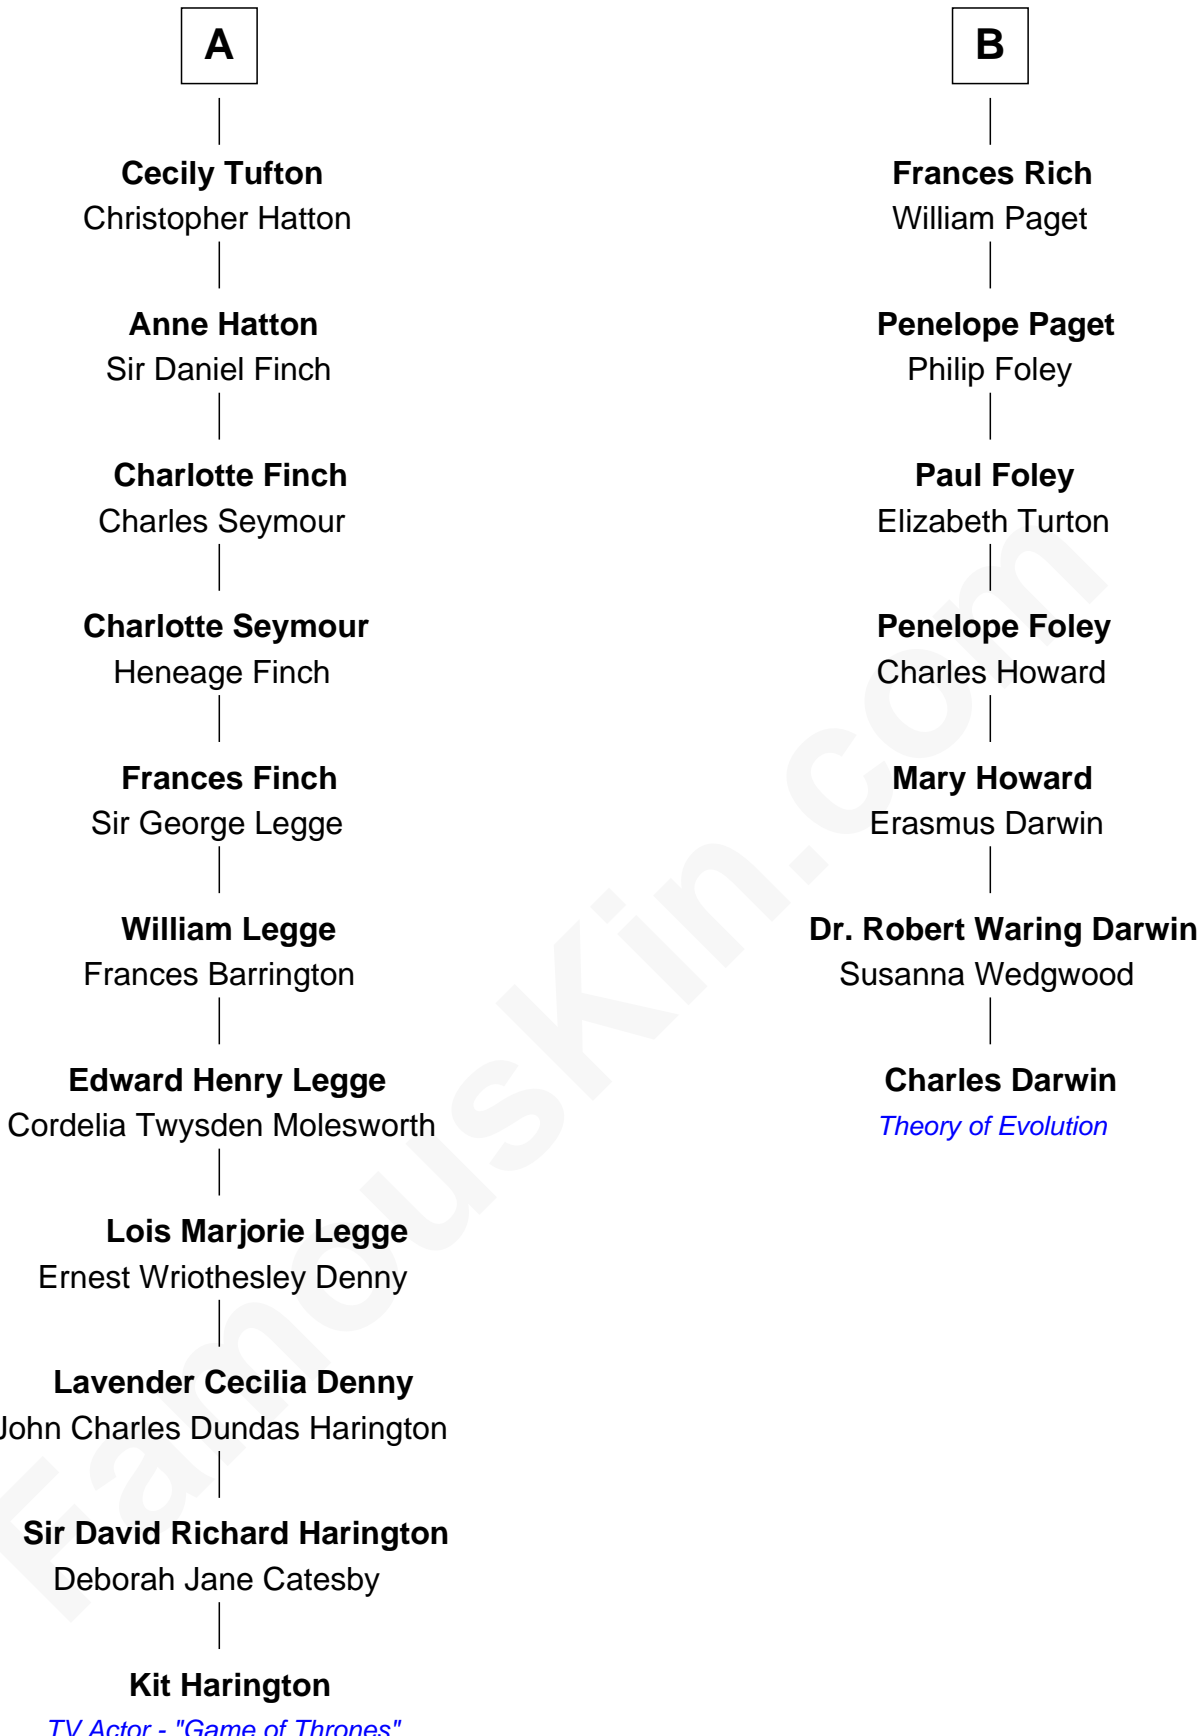

## Relationship Chart of

### Kit Harington

TV Actor - "Game of Thrones"

13th cousin 4 times removed of

**Charles Darwin**

*Theory of Evolution*

Kit Harington photo by [Gage Skidmore](#) [\(CC BY-SA 2.0\)](#)