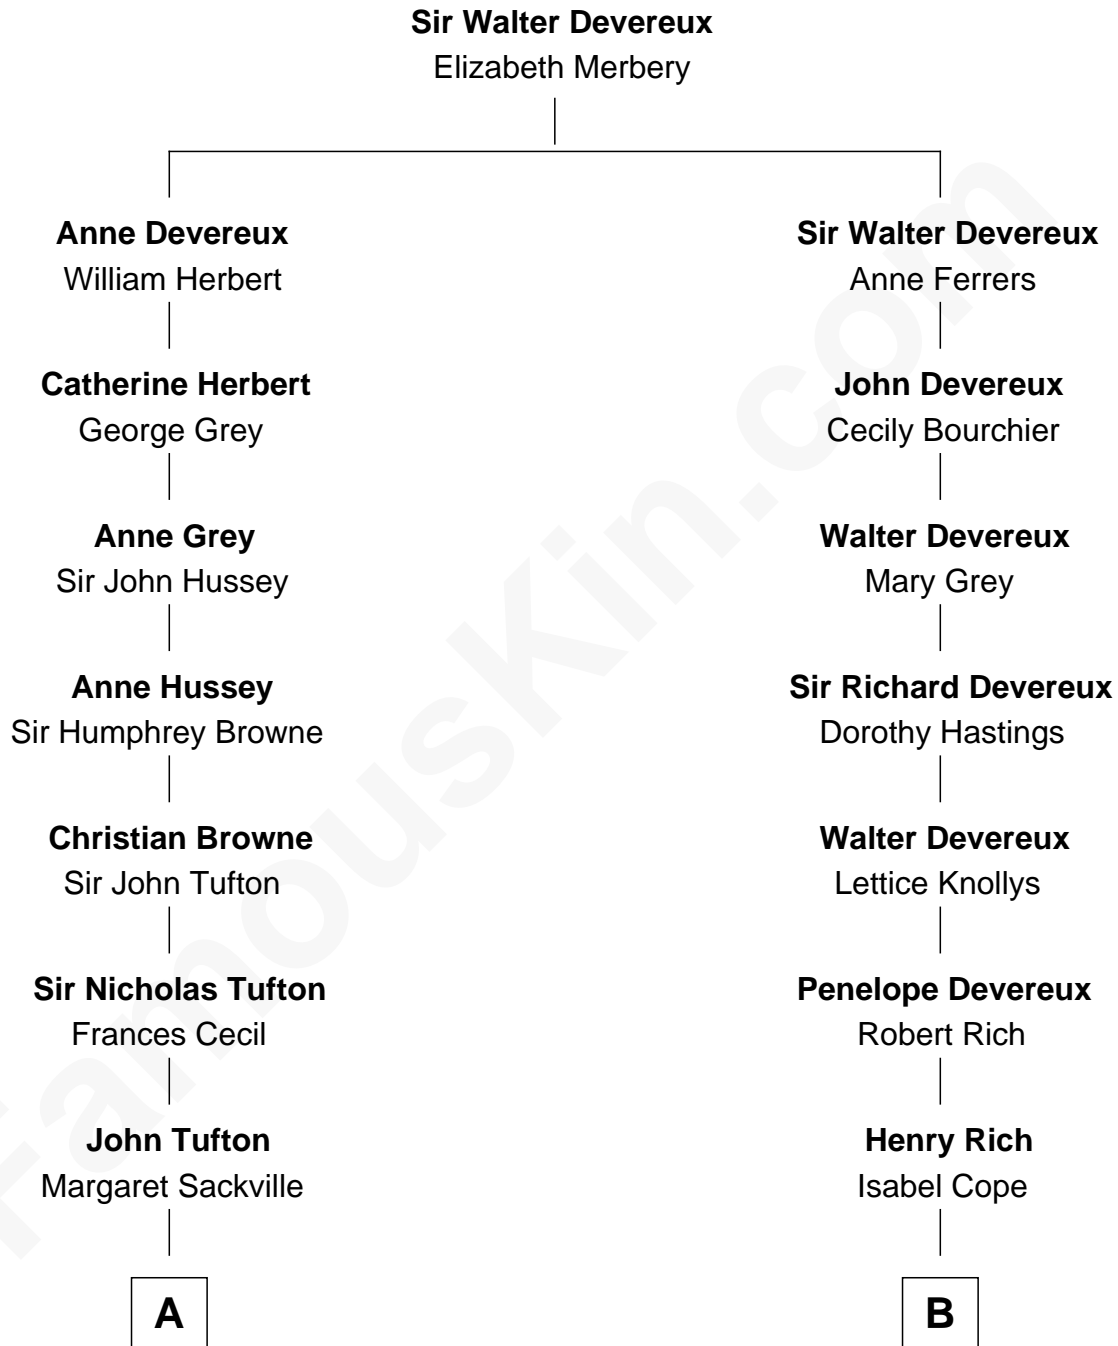

## Relationship Chart of

### Kit Harington

TV Actor - "Game of Thrones"

13th cousin 4 times removed of

**Charles Darwin**

*Theory of Evolution*

Kit Harington photo by [Gage Skidmore](#) [\(CC BY-SA 2.0\)](#)