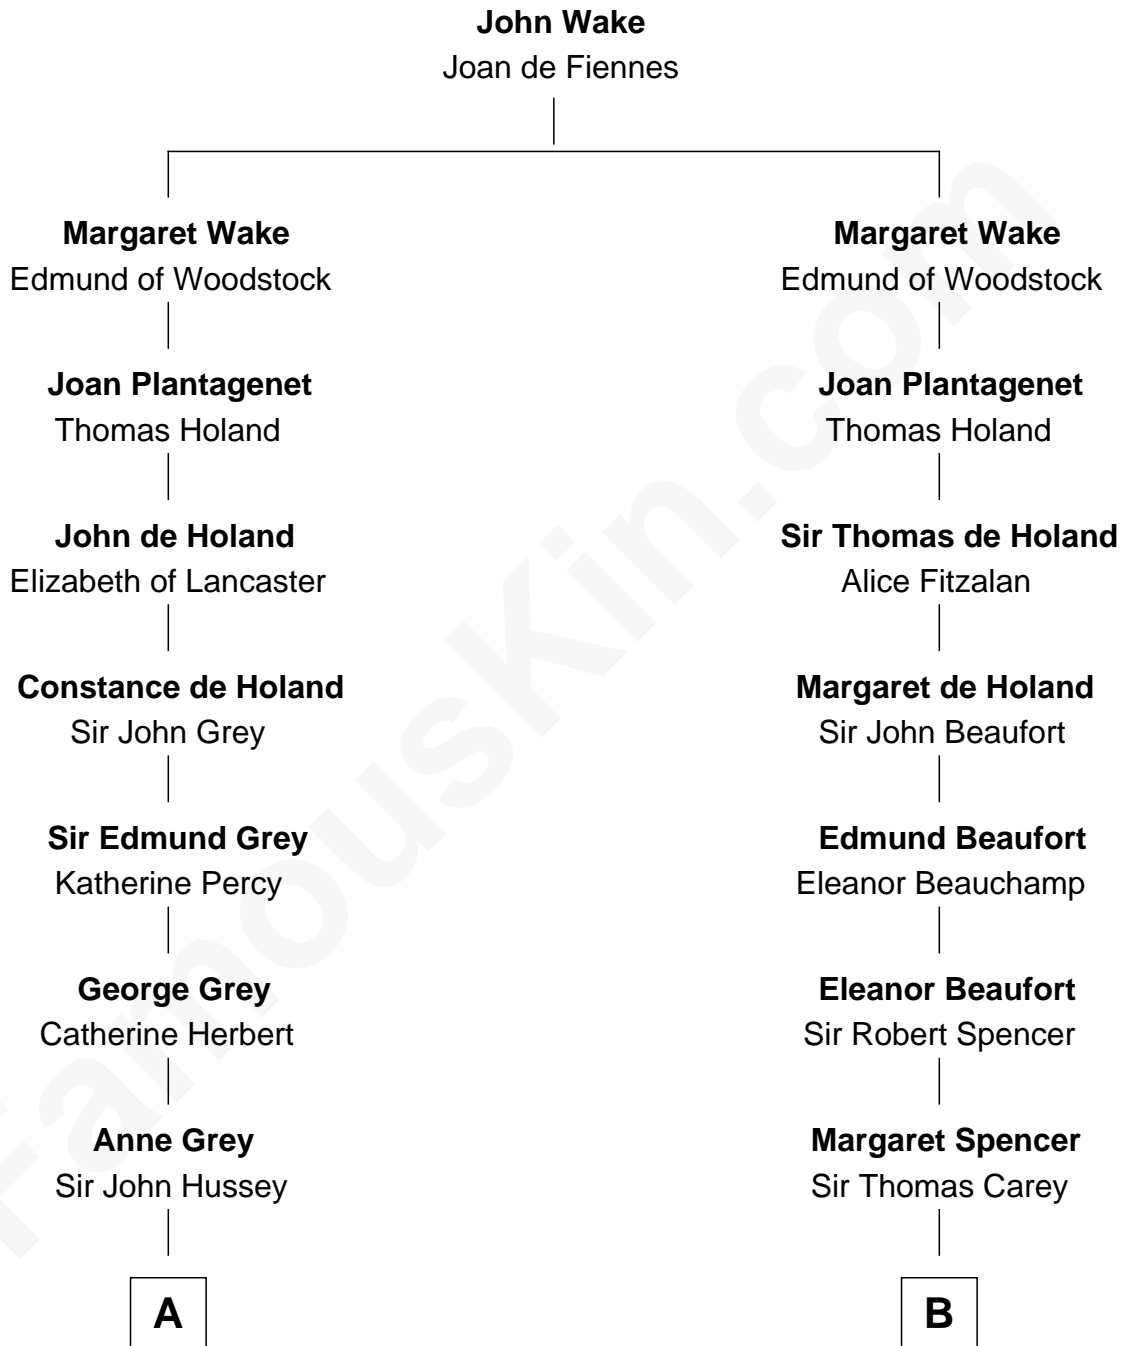

## Relationship Chart of

### Kit Harington

TV Actor - "Game of Thrones"

17th cousin 4 times removed of

**Charles Darwin**

*Theory of Evolution*

**C**

**Edward Henry Legge**  
Cordelia Twysden Molesworth

**Lois Marjorie Legge**  
Ernest Wriothesley Denny

**Lavender Cecilia Denny**  
John Charles Dundas Harington

**Sir David Richard Harington**  
Deborah Jane Catesby

**Kit Harington**  
*TV Actor - "Game of Thrones"*