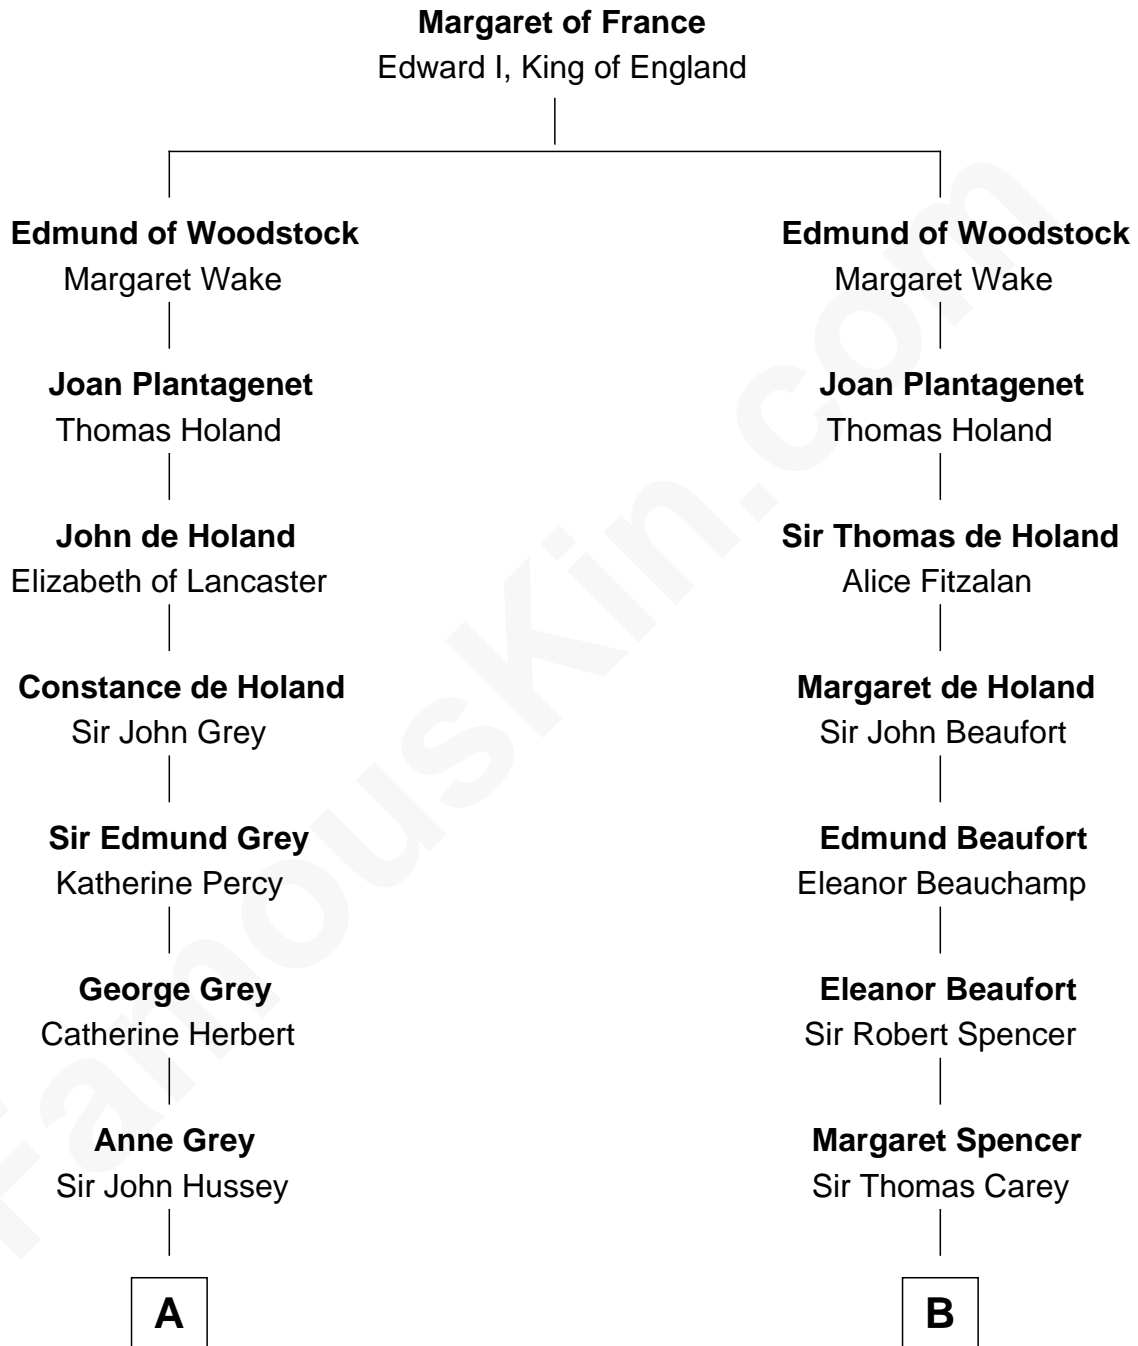

FamousKin.com

Relationship Chart of

Kit Harington

TV Actor - "Game of Thrones"

17th cousin 4 times removed of

Charles Darwin

Theory of Evolution

C

Edward Henry Legge
Cordelia Twysden Molesworth

Lois Marjorie Legge
Ernest Wriothesley Denny

Lavender Cecilia Denny
John Charles Dundas Harington

Sir David Richard Harington
Deborah Jane Catesby

Kit Harington
TV Actor - "Game of Thrones"