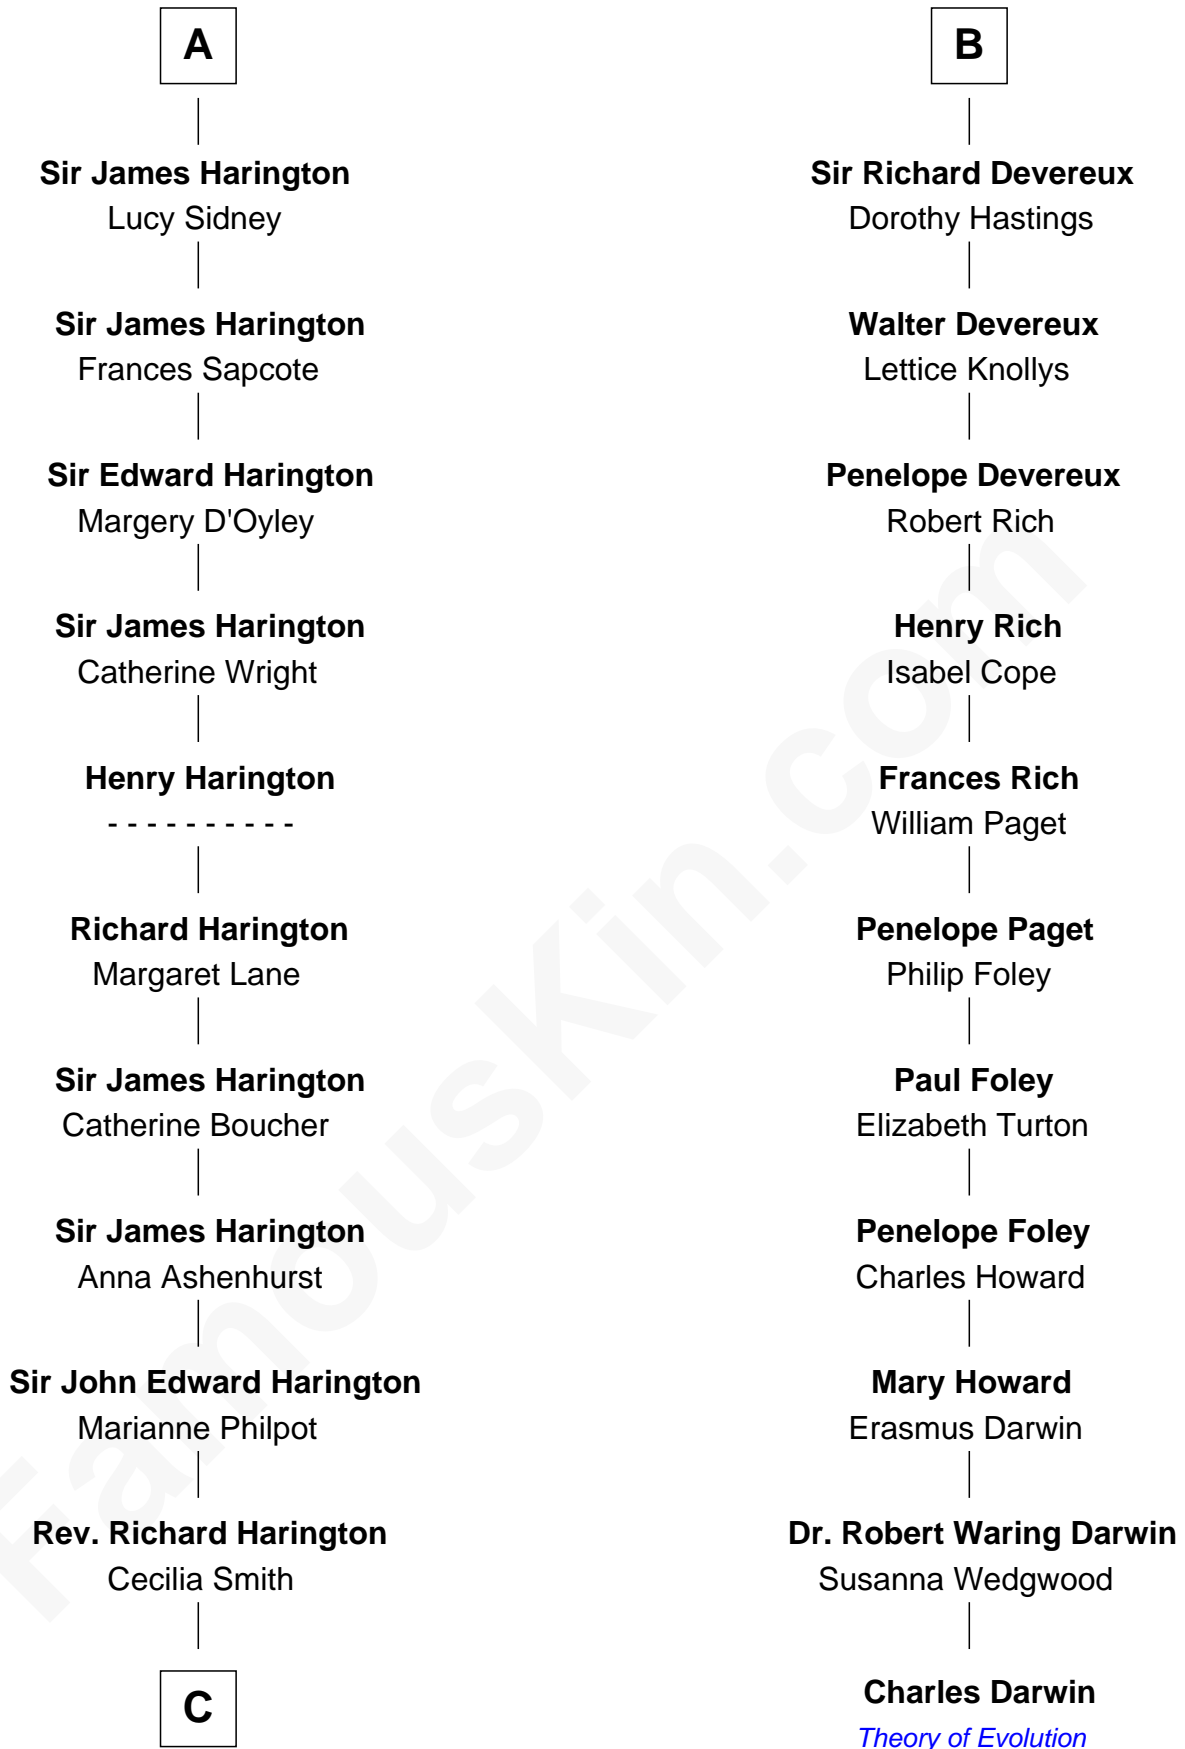

FamousKin.com

Relationship Chart of

Kit Harington

TV Actor - "Game of Thrones"

17th cousin 4 times removed of

Charles Darwin

Theory of Evolution

C

—
Sir Richard Harington

Francis Agnata Biscoe

—
Sir Richard Harington

Selina Louisa Grace Dundas

—
John Charles Dundas Harington

Lavender Cecilia Denny

—
Sir David Richard Harington

Deborah Jane Catesby