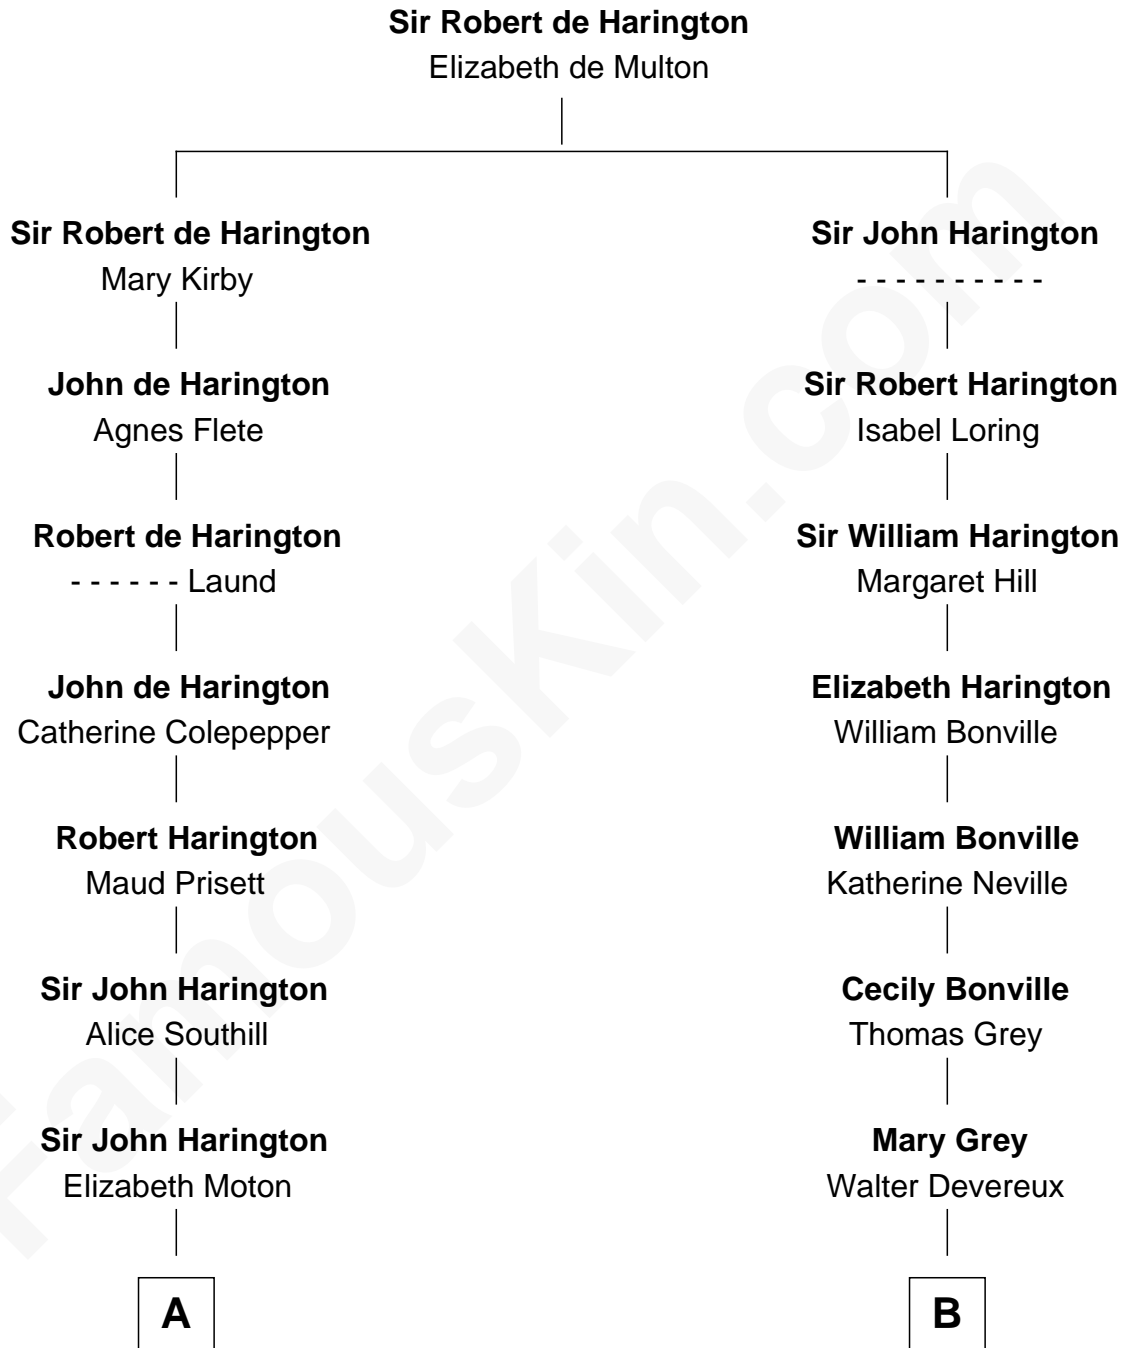

FamousKin.com

Relationship Chart of

Kit Harington

TV Actor - "Game of Thrones"

17th cousin 4 times removed of

Charles Darwin

Theory of Evolution

C

—
Sir Richard Harington

Francis Agnata Biscoe

—
Sir Richard Harington

Selina Louisa Grace Dundas

—
John Charles Dundas Harington

Lavender Cecilia Denny

—
Sir David Richard Harington

Deborah Jane Catesby