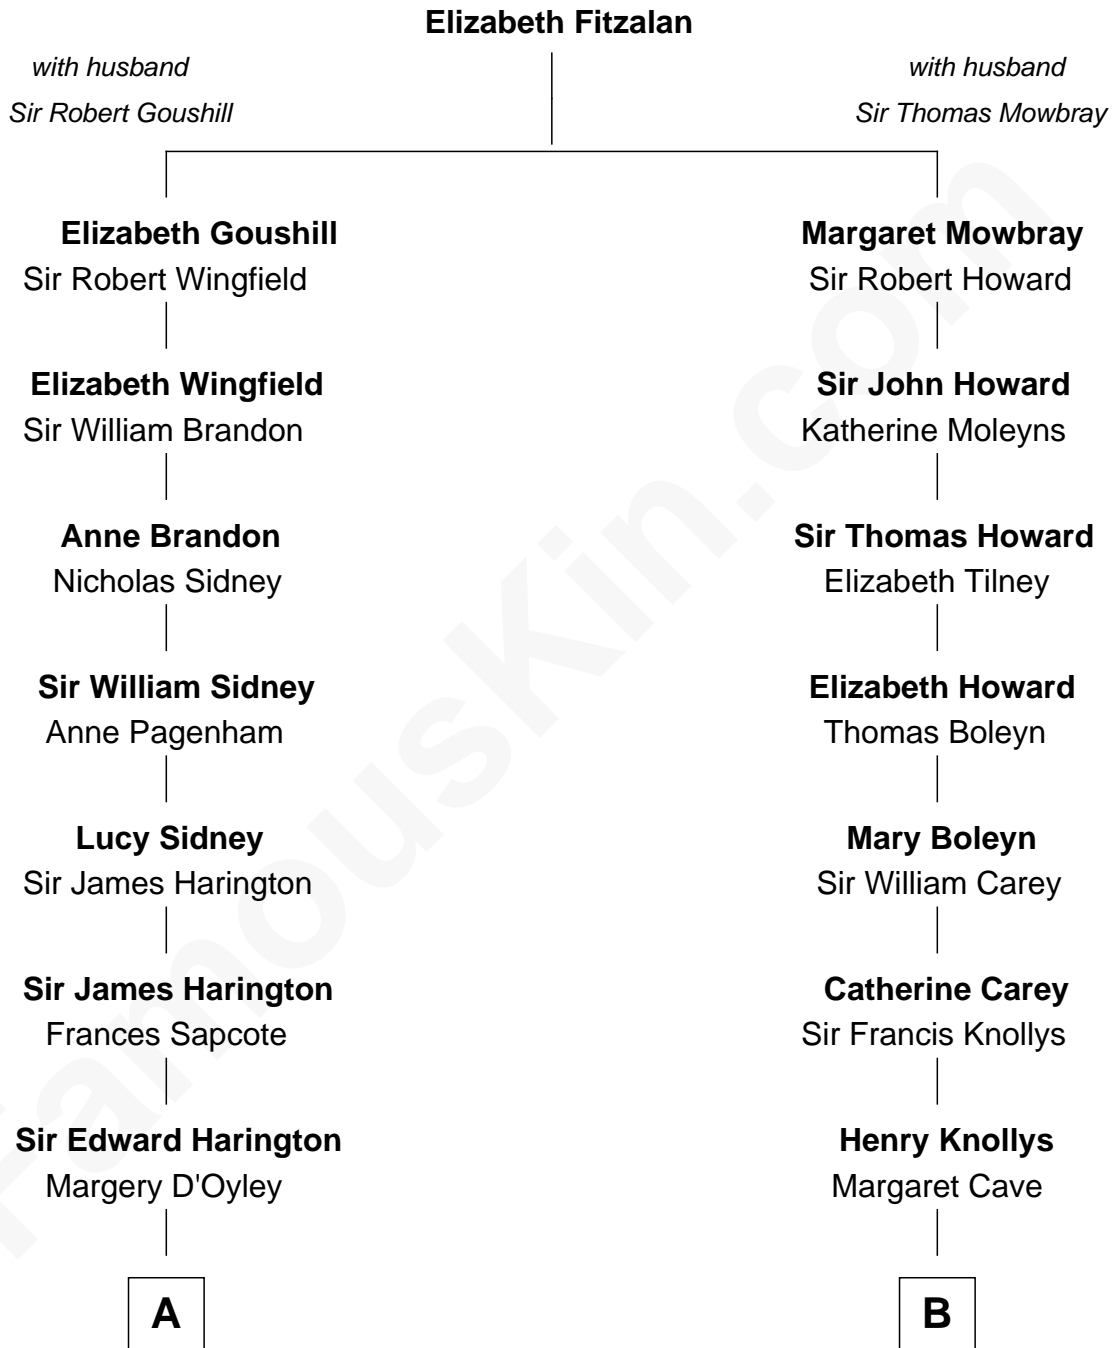

FamousKin.com

Relationship Chart of

Kit Harington

TV Actor - "Game of Thrones"

14th cousin 4 times removed of

Charles Darwin
Theory of Evolution

|
Sir David Richard Harington

Deborah Jane Catesby