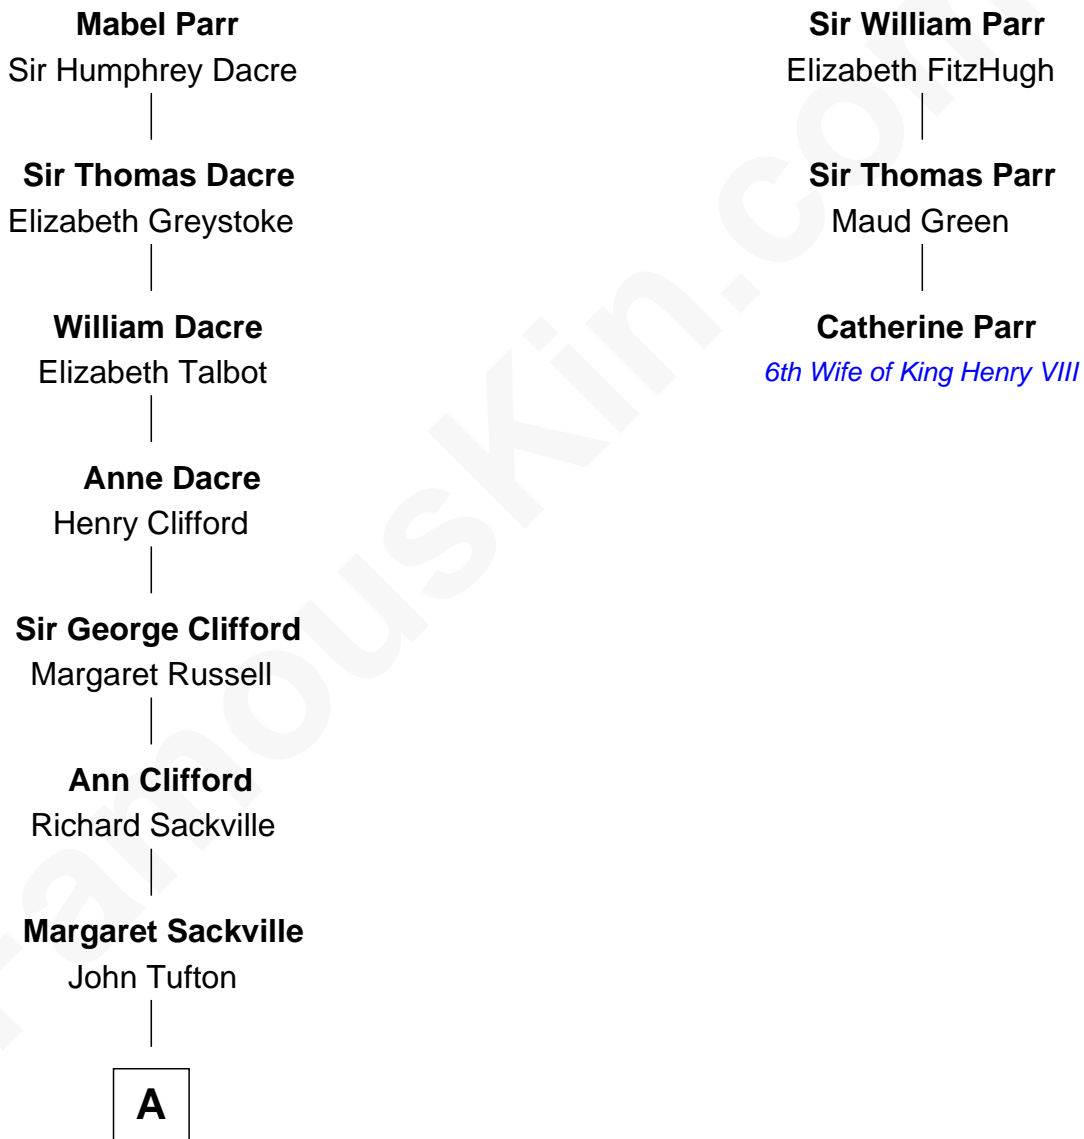

## Relationship Chart of

### Kit Harington

TV Actor - "Game of Thrones"

2nd cousin 15 times removed of

**Catherine Parr**

6th Wife of King Henry VIII

**Sir Thomas Parr**

Alice Tunstall

**A**

**Cecily Tufton**

Christopher Hatton

**Anne Hatton**

Sir Daniel Finch

**Charlotte Finch**

Charles Seymour

**Charlotte Seymour**

Heneage Finch