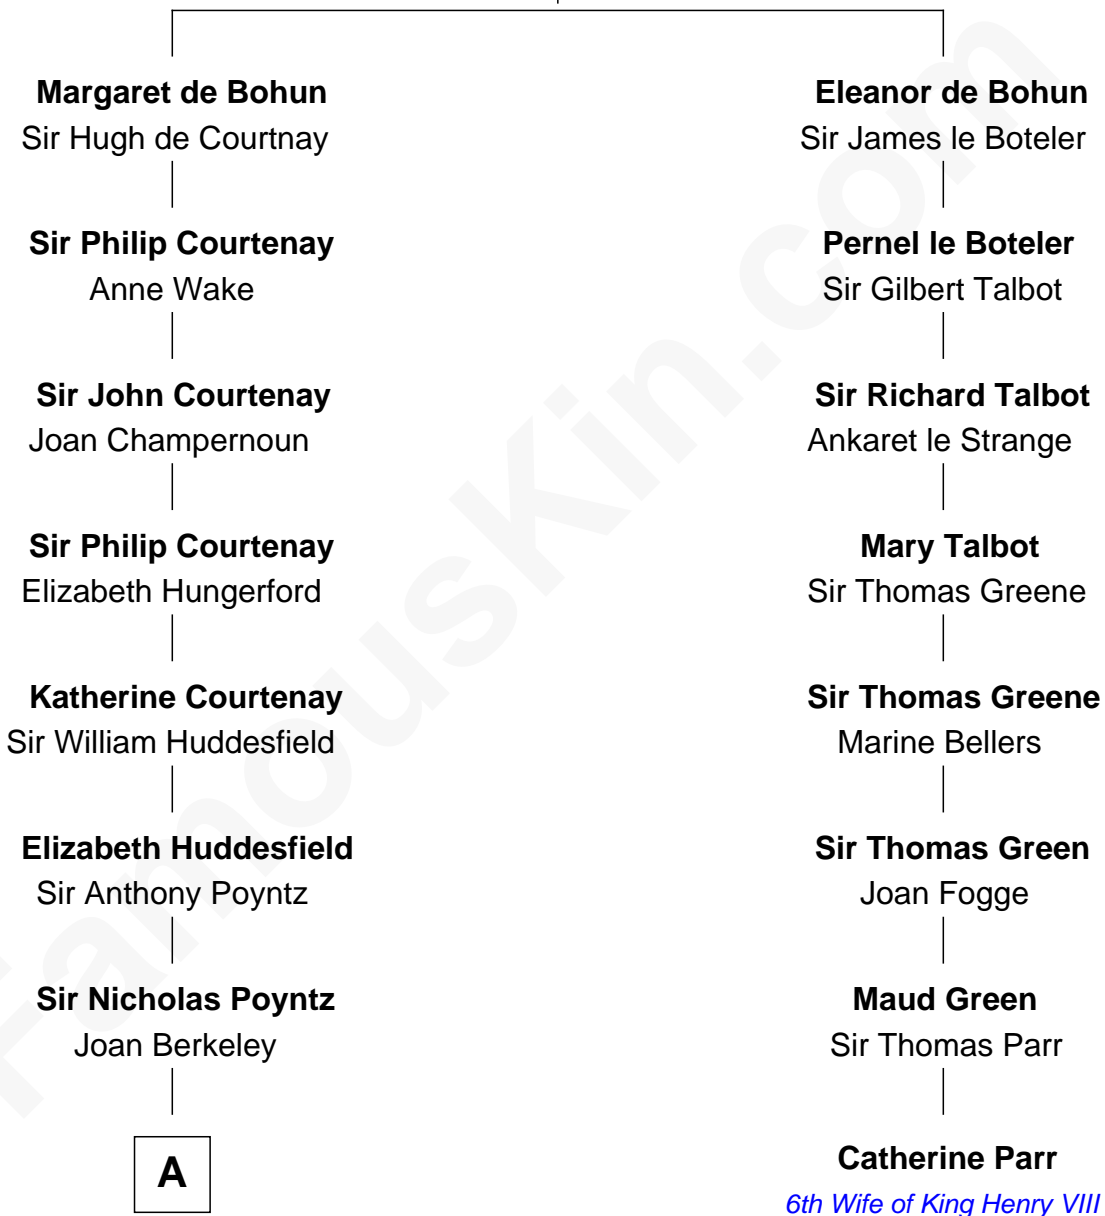

FamousKin.com

Relationship Chart of

Kit Harington

TV Actor - "Game of Thrones"

7th cousin 13 times removed of

Catherine Parr

6th Wife of King Henry VIII

Humphrey de Bohun
Elizabeth Plantagenet

B

—
Lois Marjorie Legge
Ernest Wriothesley Denny

—
Lavender Cecilia Denny
John Charles Dundas Harington

—
Sir David Richard Harington
Deborah Jane Catesby

—
Kit Harington
TV Actor - "Game of Thrones"