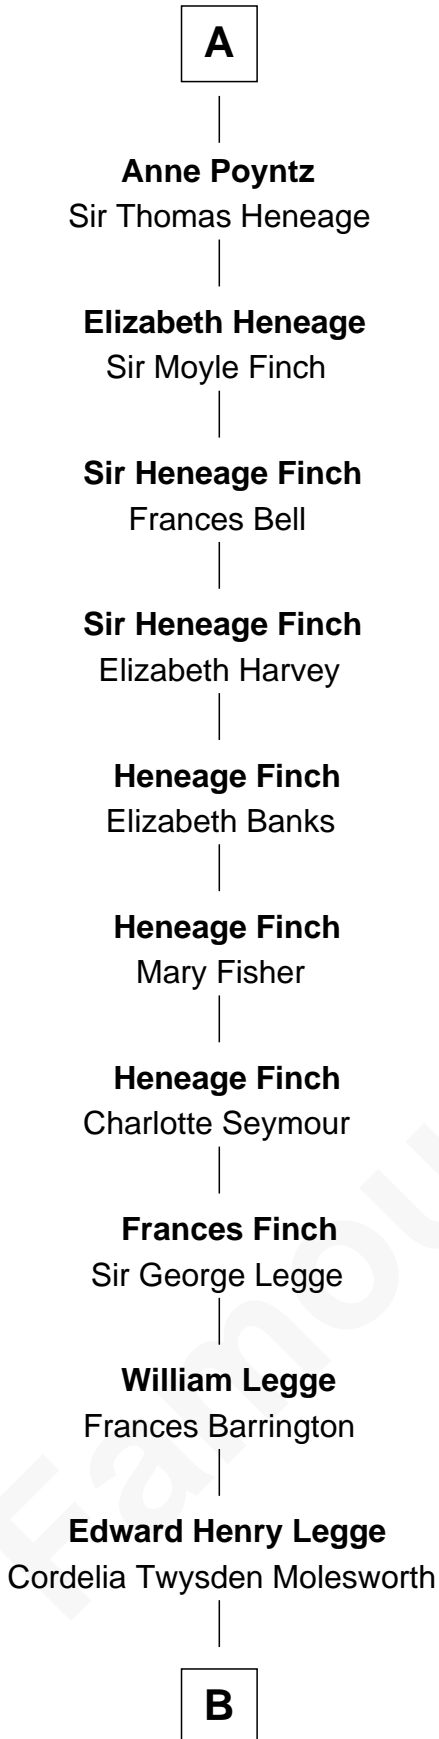

FamousKin.com

Relationship Chart of

Kit Harington

TV Actor - "Game of Thrones"

7th cousin 13 times removed of

Catherine Parr

6th Wife of King Henry VIII

Humphrey de Bohun
Elizabeth Plantagenet

B

—
Lois Marjorie Legge
Ernest Wriothesley Denny

—
Lavender Cecilia Denny
John Charles Dundas Harington

—
Sir David Richard Harington
Deborah Jane Catesby

—
Kit Harington
TV Actor - "Game of Thrones"