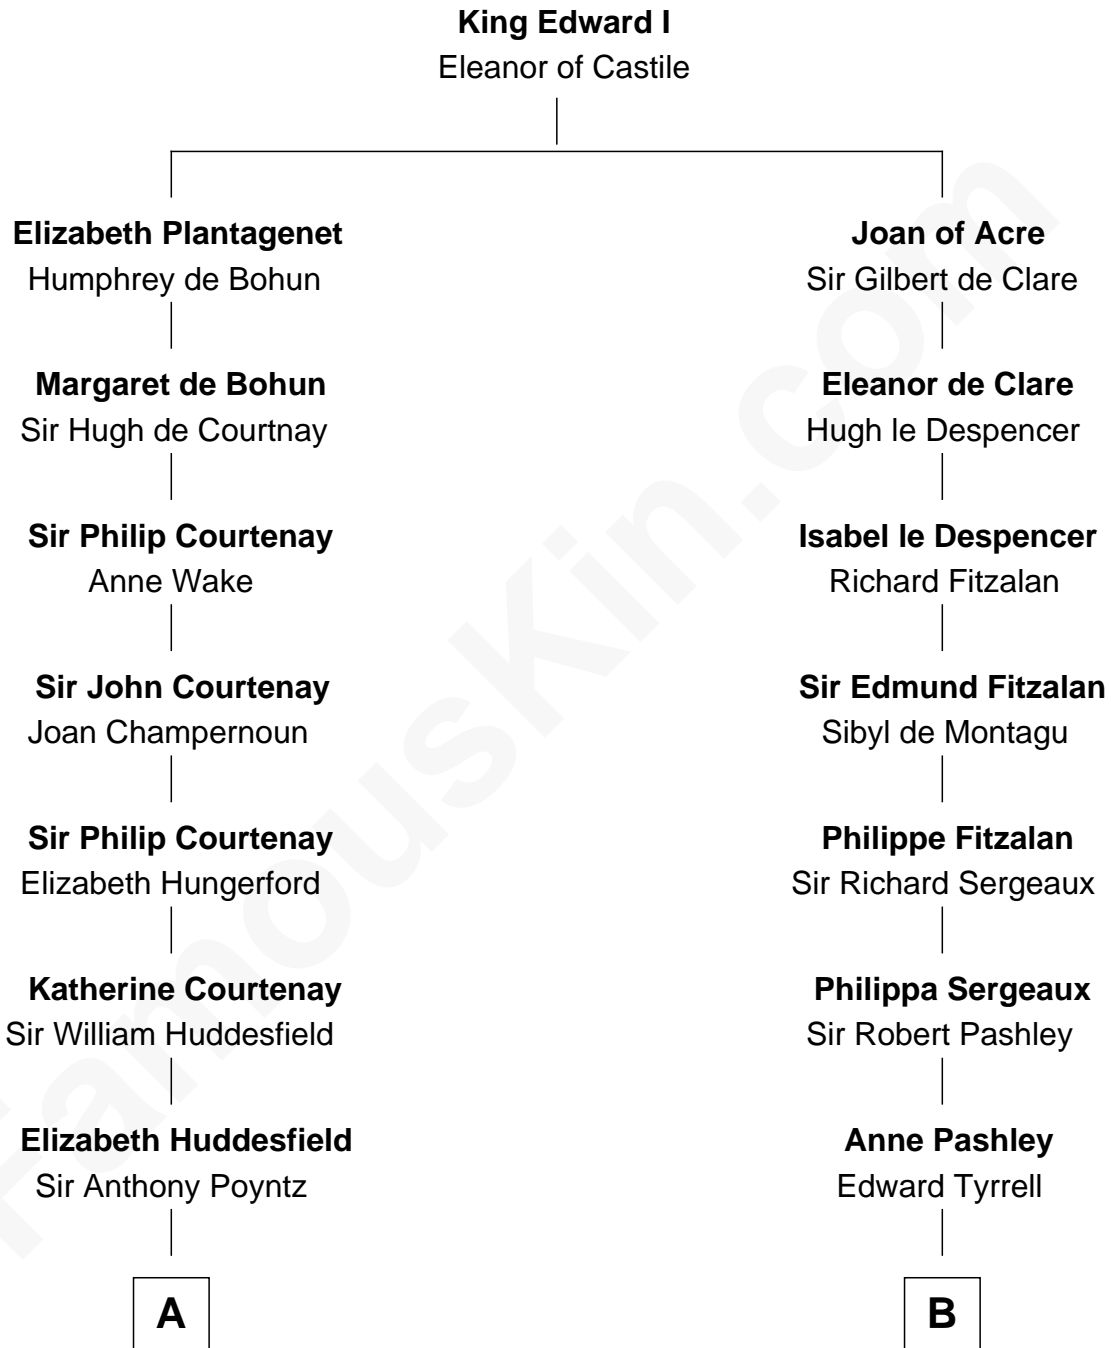

FamousKin.com

Relationship Chart of

Kit Harington

TV Actor - "Game of Thrones"

20th cousin 1 time removed of

General James Longstreet

Confederate Army - U.S. Civil War

C

Edward Henry Legge
Cordelia Twysden Molesworth

Lois Marjorie Legge
Ernest Wriothesley Denny

Lavender Cecilia Denny
John Charles Dundas Harington

Sir David Richard Harington
Deborah Jane Catesby

Kit Harington
TV Actor - "Game of Thrones"