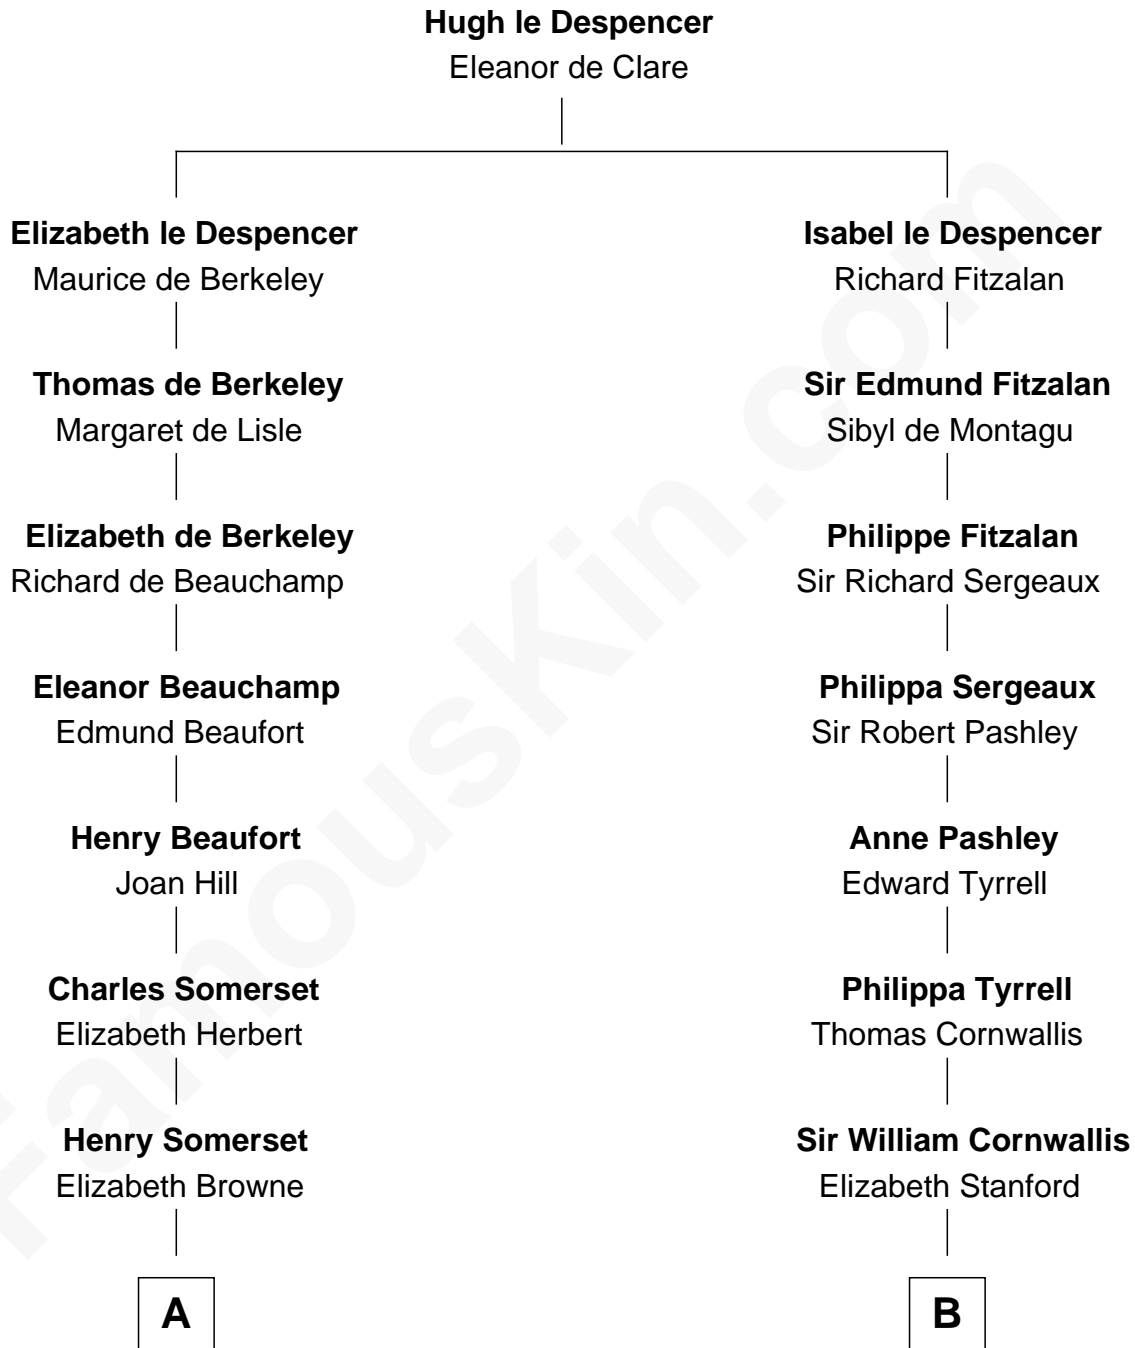

FamousKin.com

Relationship Chart of

Kit Harington

TV Actor - "Game of Thrones"

18th cousin 3 times removed of

General James Longstreet

Confederate Army - U.S. Civil War

C

Edward Henry Legge
Cordelia Twysden Molesworth

Lois Marjorie Legge
Ernest Wriothesley Denny

Lavender Cecilia Denny
John Charles Dundas Harington

Sir David Richard Harington
Deborah Jane Catesby

Kit Harington
TV Actor - "Game of Thrones"