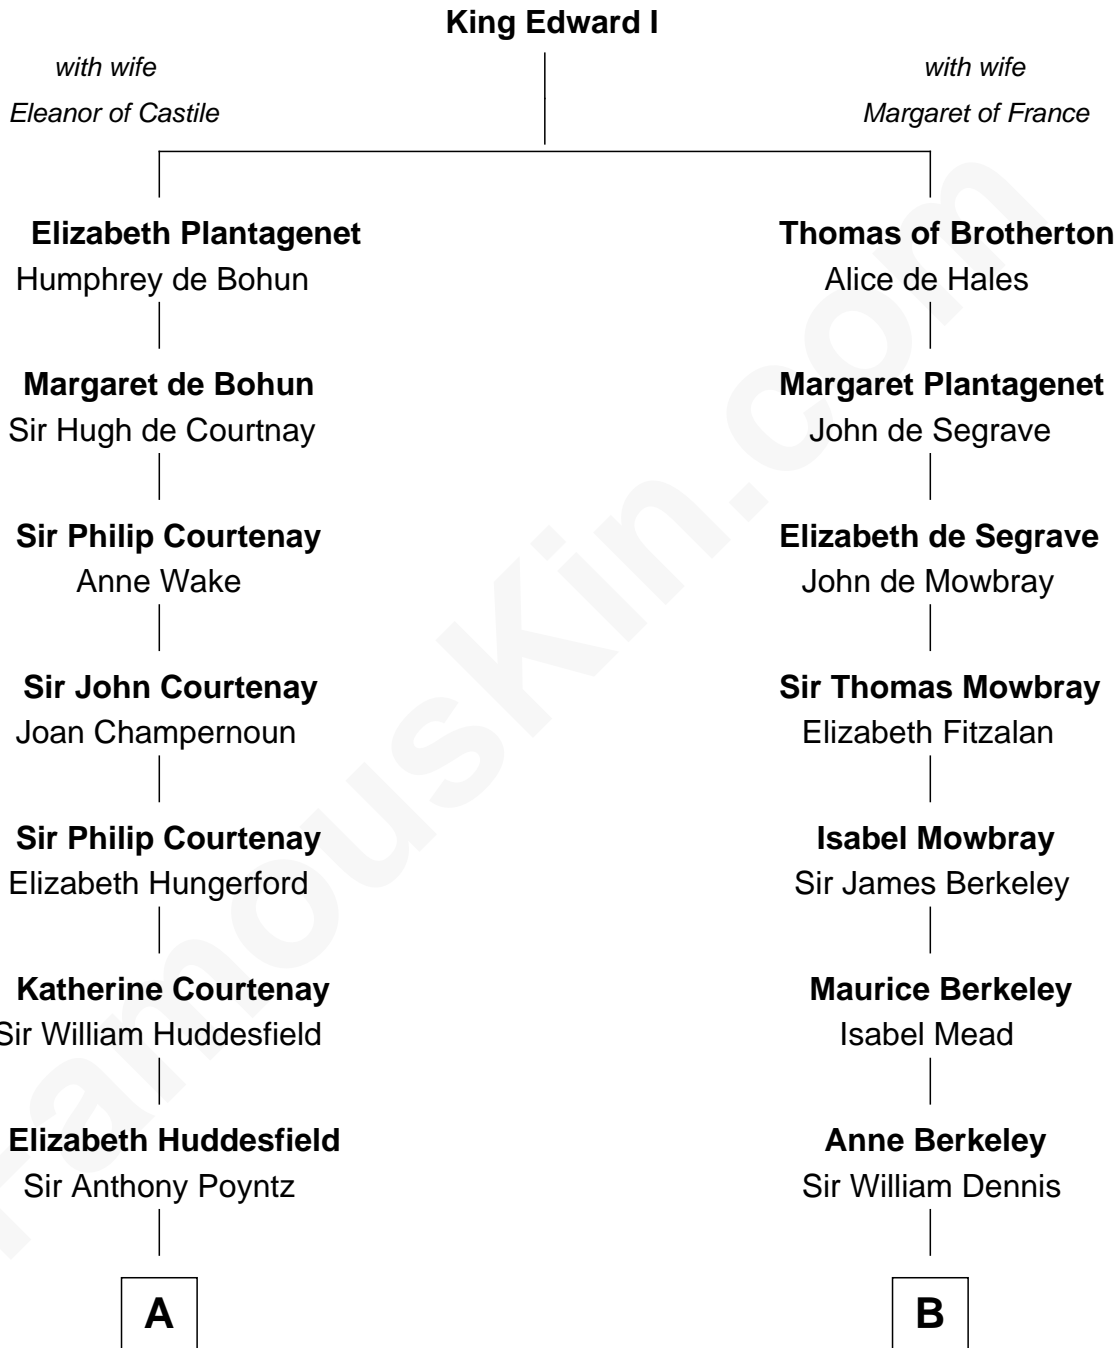

## Relationship Chart of

### Kit Harington

TV Actor - "Game of Thrones"

19th cousin 2 times removed of

### Jack London

Author of "The Call of the Wild"

**C**

**Edward Henry Legge**  
Cordelia Twysden Molesworth

**Lois Marjorie Legge**  
Ernest Wriothesley Denny

**Lavender Cecilia Denny**  
John Charles Dundas Harington