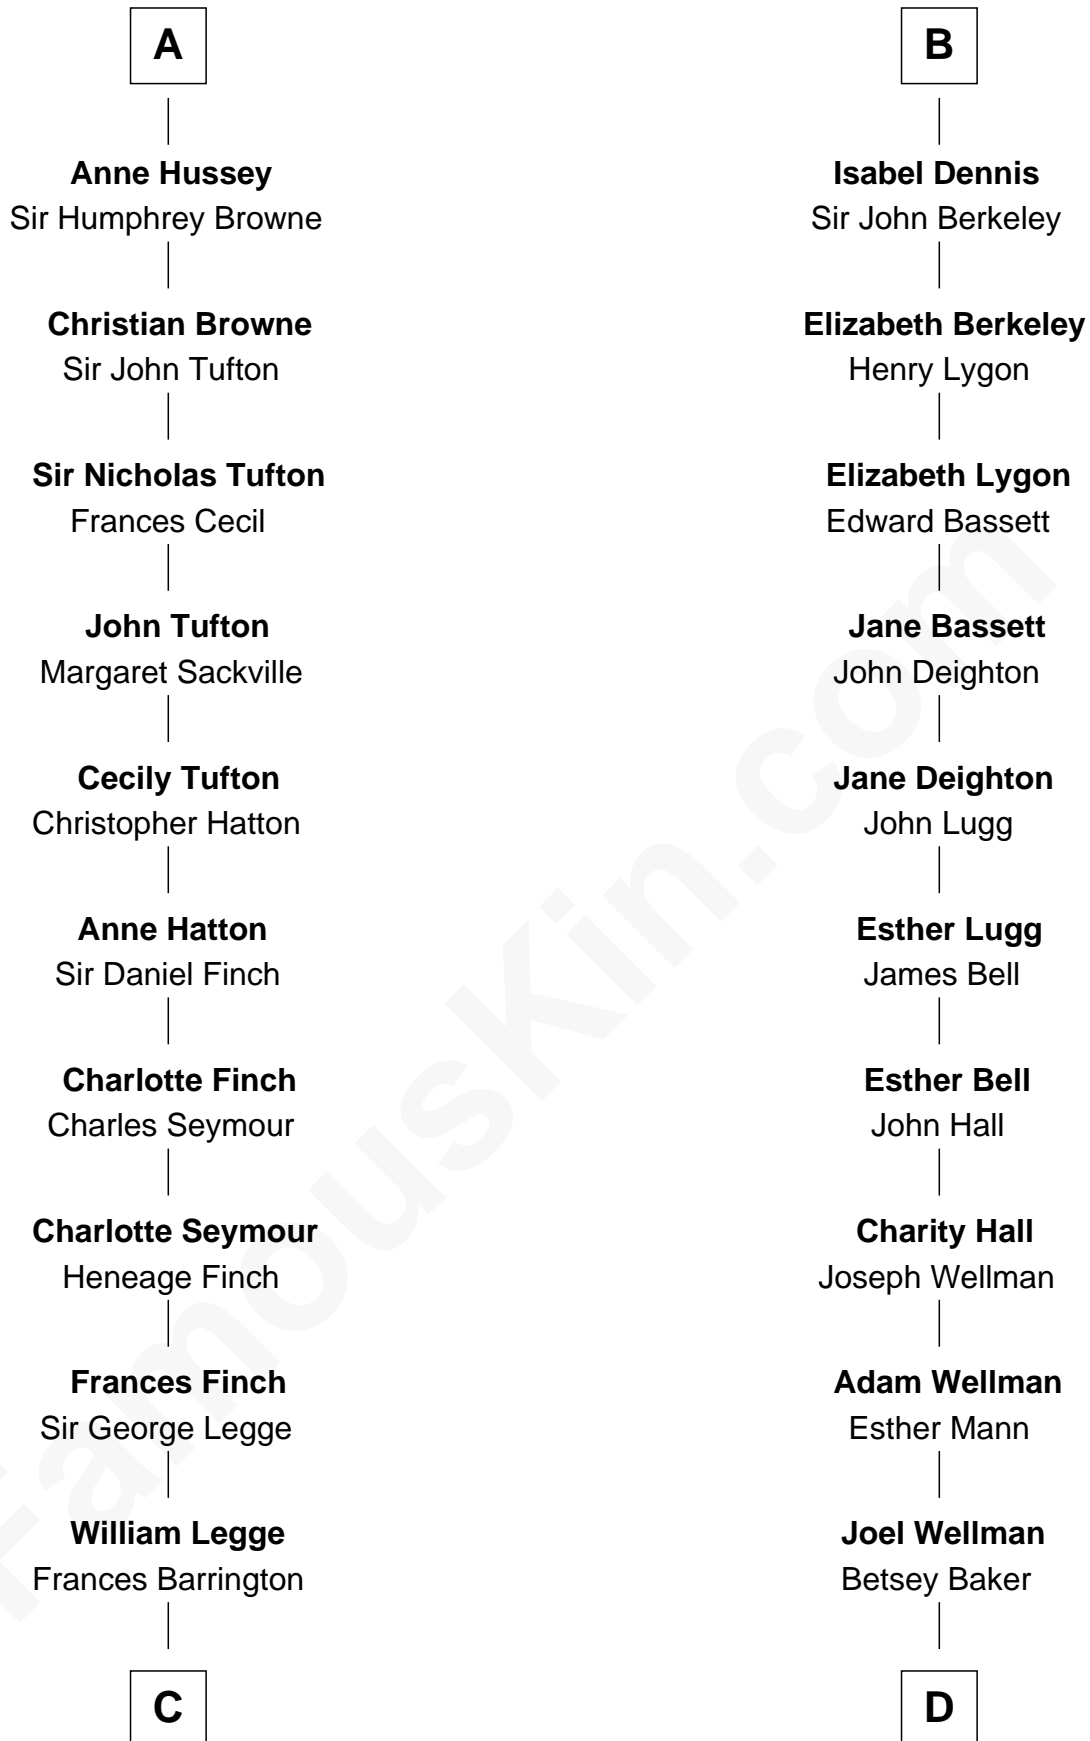

## Relationship Chart of

### Kit Harington

TV Actor - "Game of Thrones"

19th cousin 2 times removed of

### Jack London

Author of "The Call of the Wild"

**C**

**Edward Henry Legge**  
Cordelia Twysden Molesworth

**Lois Marjorie Legge**  
Ernest Wriothesley Denny

**Lavender Cecilia Denny**  
John Charles Dundas Harington