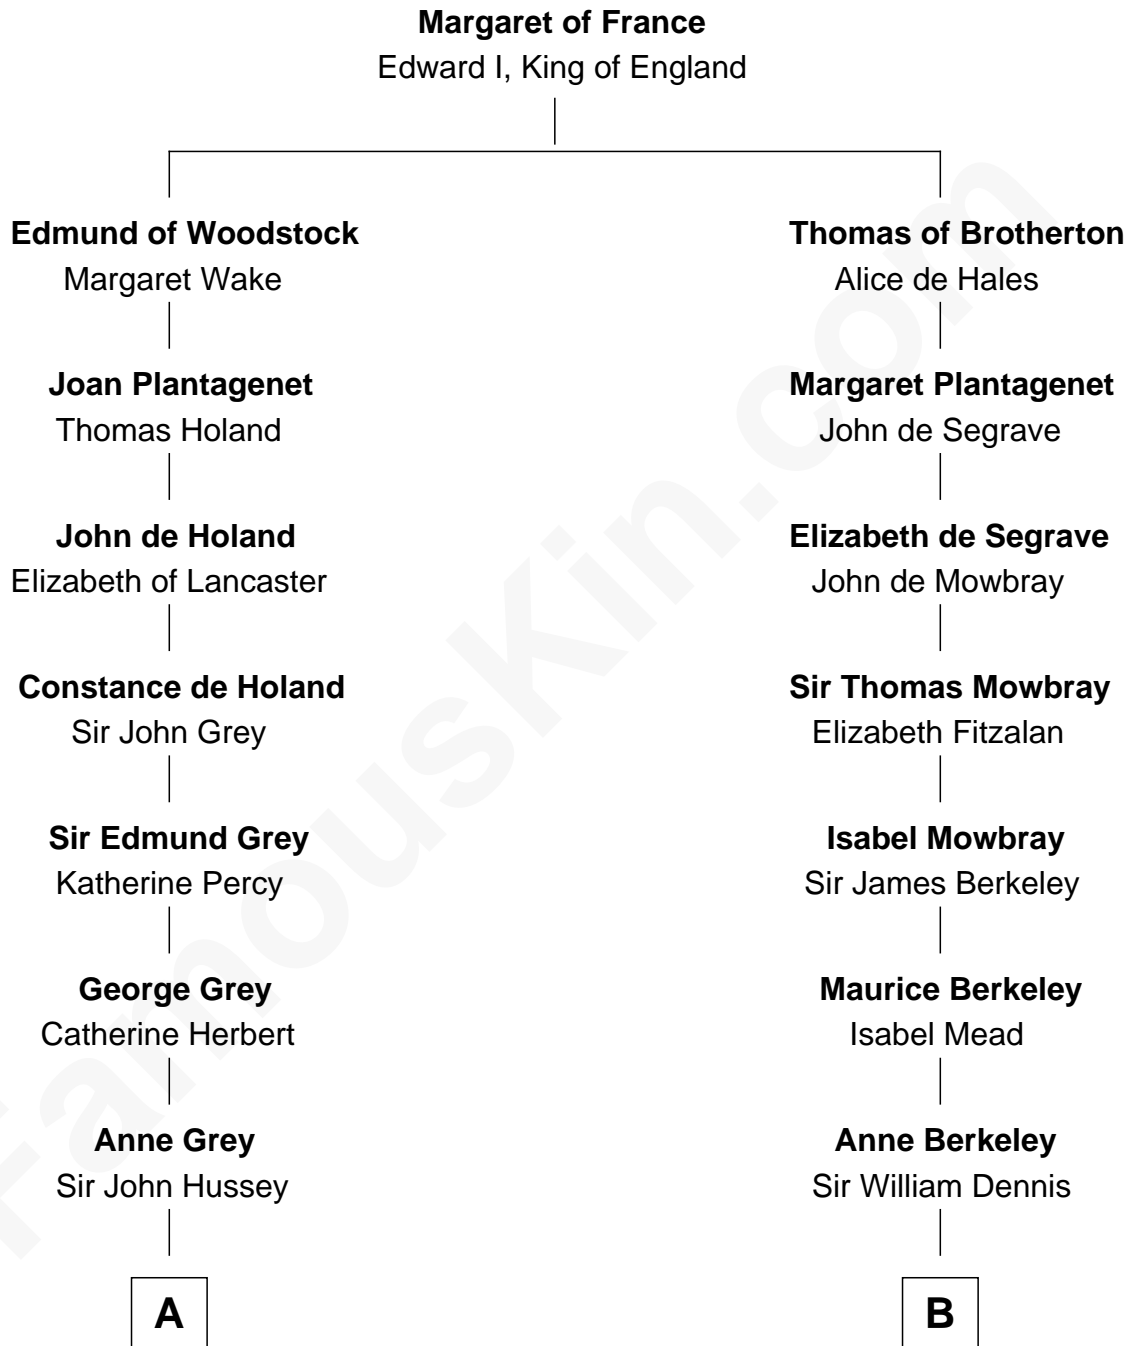

## Relationship Chart of

### Kit Harington

TV Actor - "Game of Thrones"

19th cousin 2 times removed of

### Jack London

Author of "The Call of the Wild"

**C**

**Edward Henry Legge**  
Cordelia Twysden Molesworth

**Lois Marjorie Legge**  
Ernest Wriothesley Denny

**Lavender Cecilia Denny**  
John Charles Dundas Harington