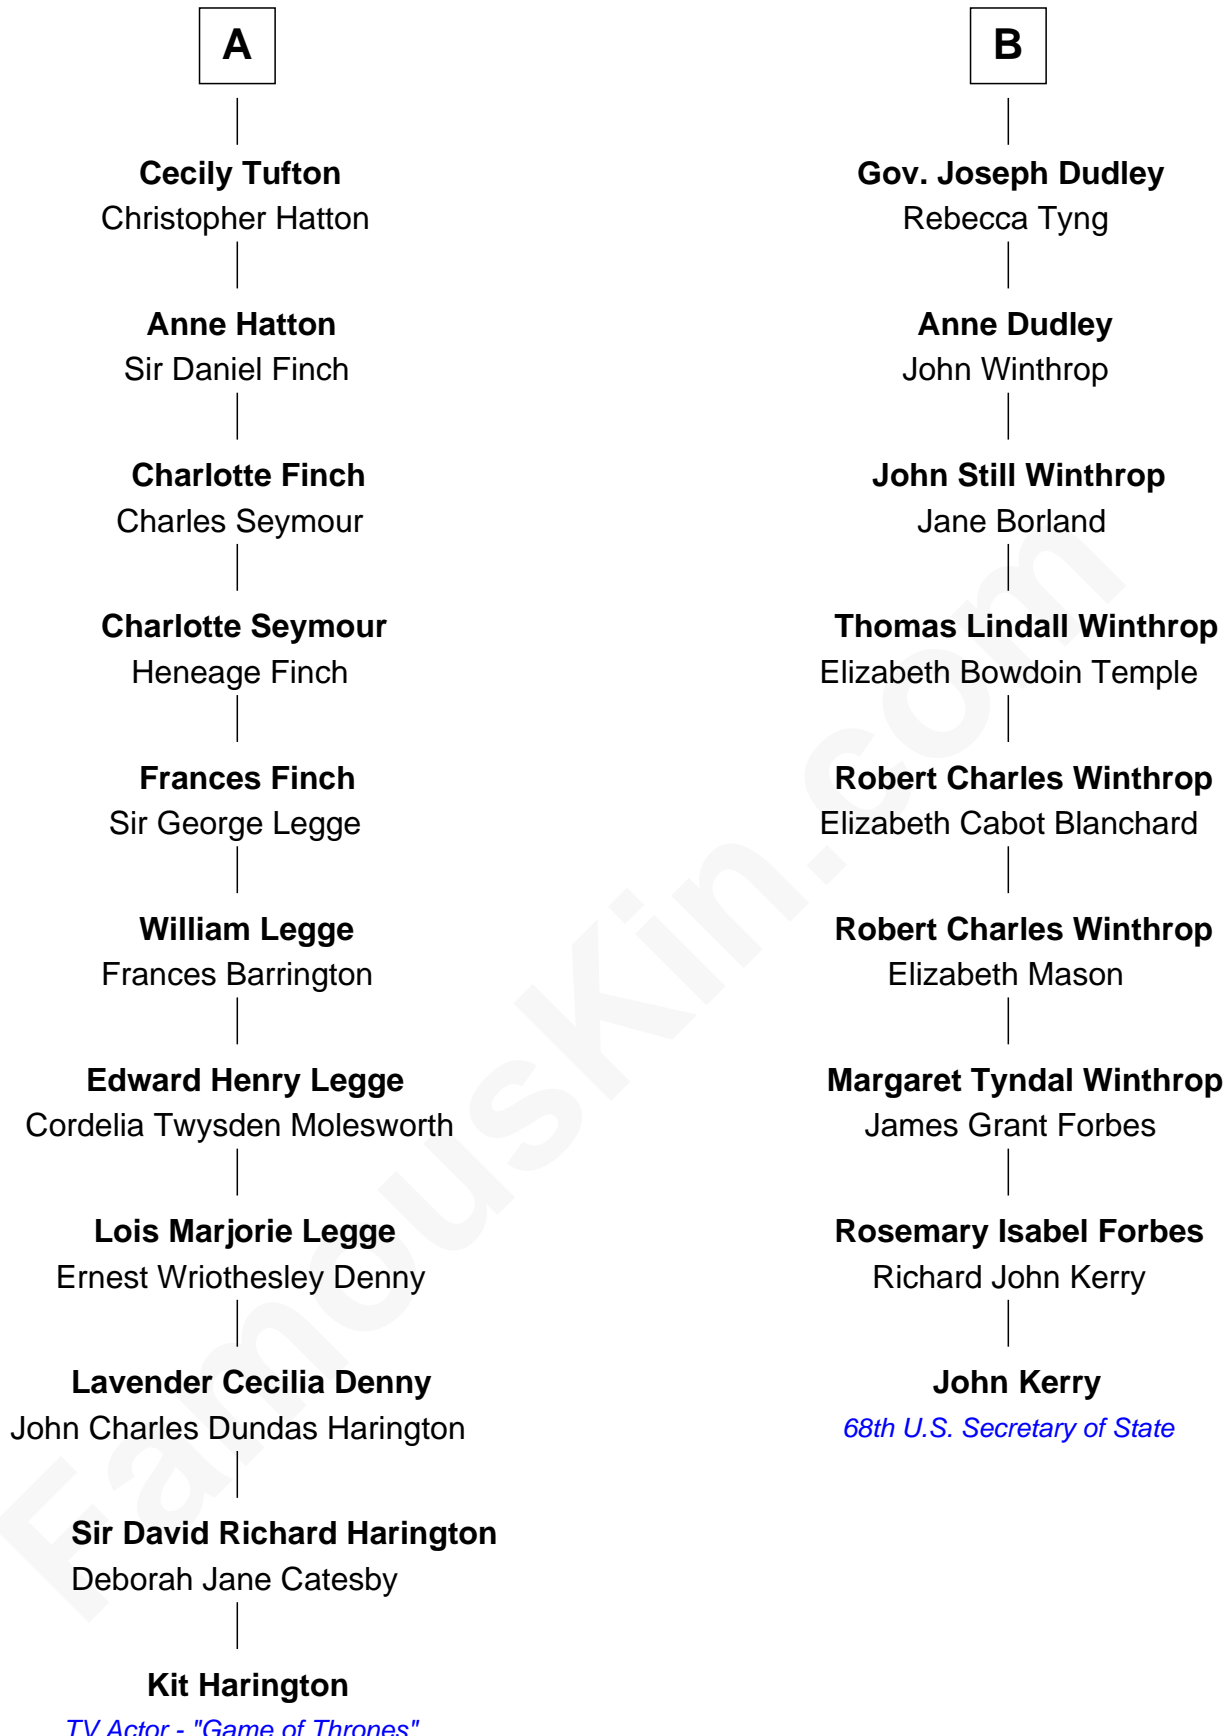

FamousKin.com

Relationship Chart of

Kit Harington

TV Actor - "Game of Thrones"

15th cousin 2 times removed of

John Kerry

68th U.S. Secretary of State

Sir Humphrey Stafford

Eleanor Aylesbury

Kit Harington photo by [Gage Skidmore](#) (CC BY-SA 2.0)