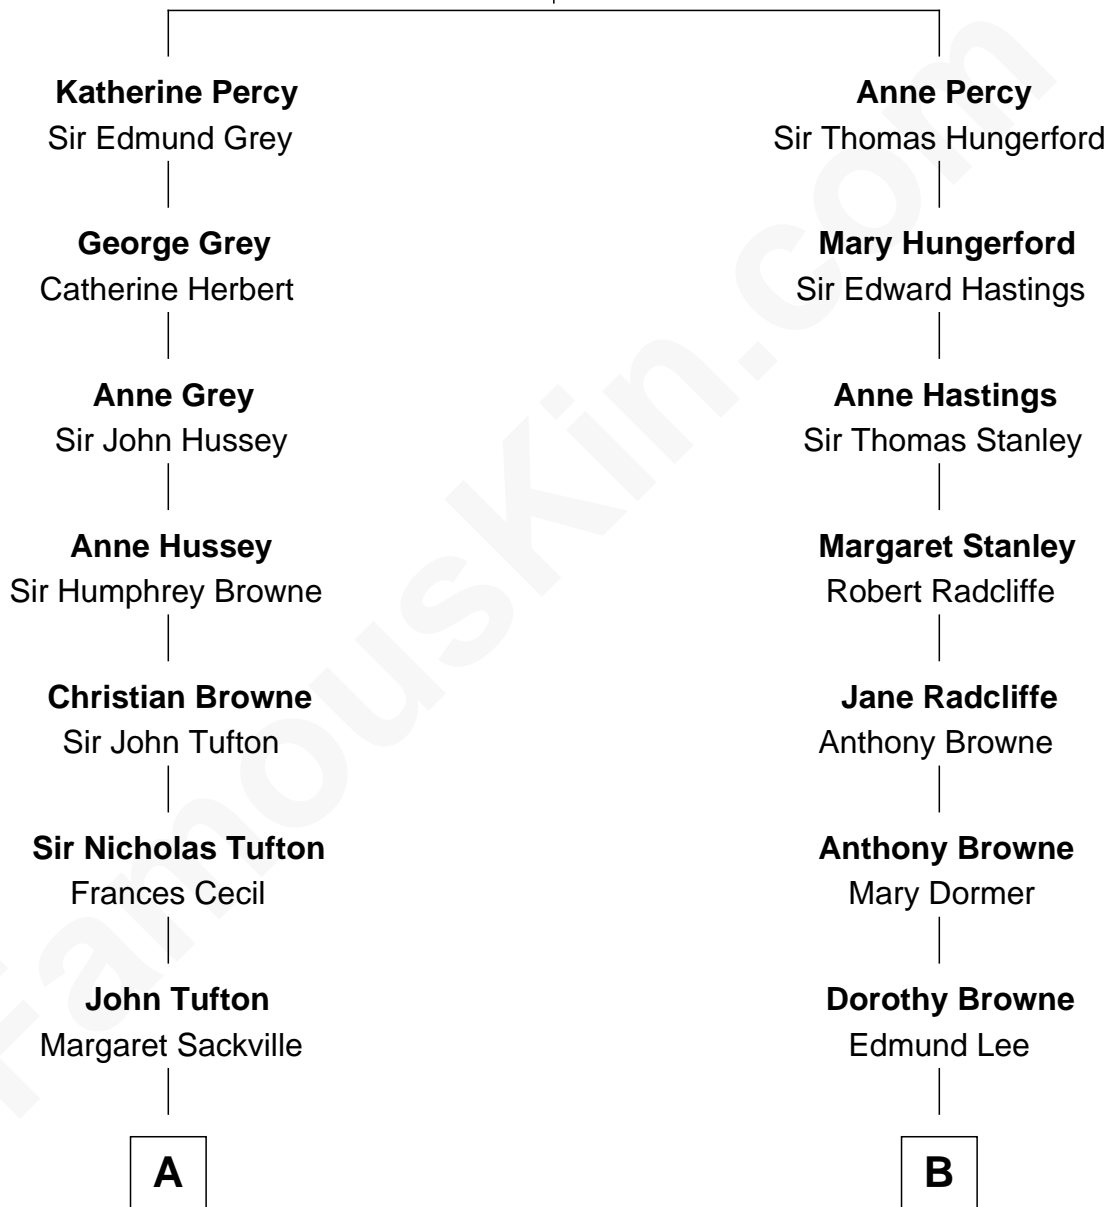

# FamousKin.com Relationship Chart of

**Kit Harington**

*TV Actor - "Game of Thrones"*

17th cousin of

**John Kerry**

*68th U.S. Secretary of State*

**Sir Henry Percy**  
Eleanor Neville

Kit Harington photo by [Gage Skidmore](#) [\(CC BY-SA 2.0\)](#)