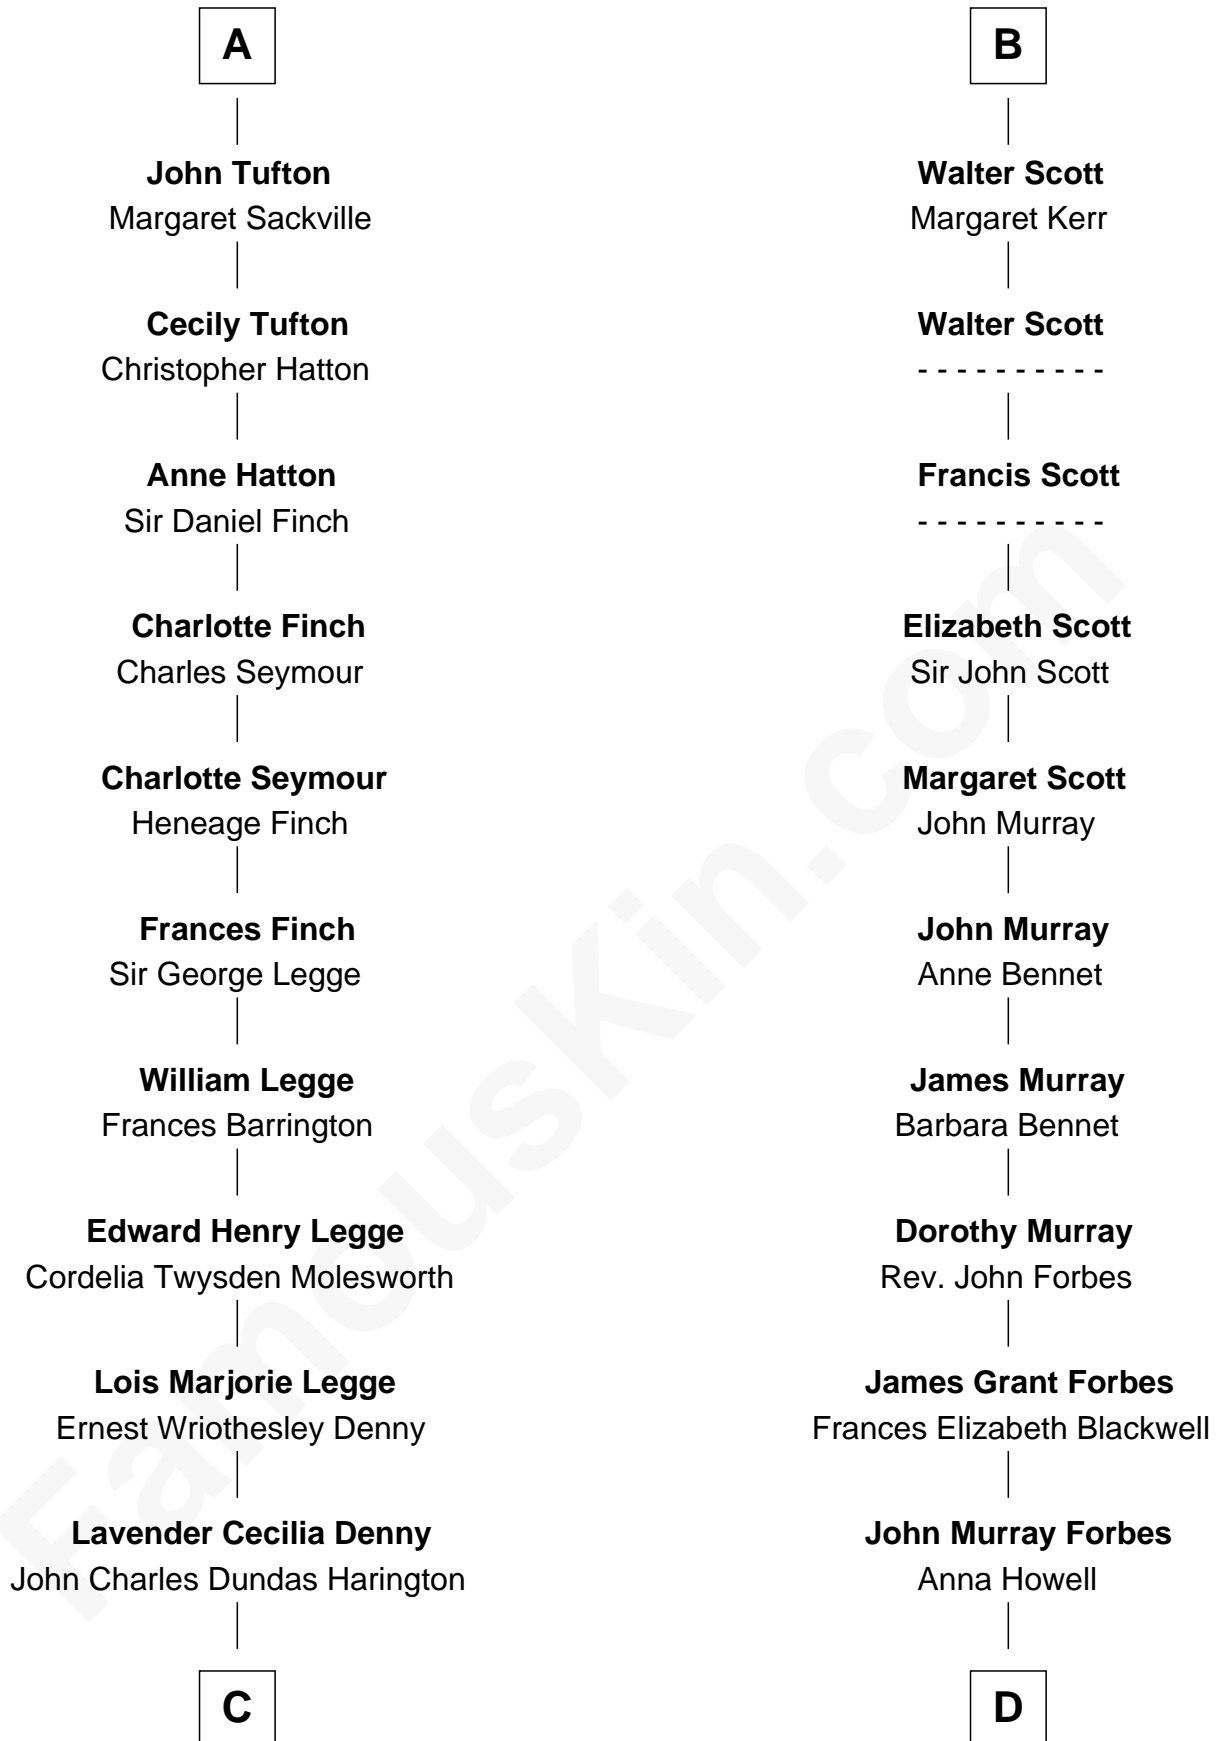

FamousKin.com Relationship Chart of

Kit Harington

TV Actor - "Game of Thrones"

18th cousin 2 times removed of

John Kerry

68th U.S. Secretary of State

Sir John Beaufort
Margaret de Holand

Edmund Beaufort
Eleanor Beauchamp

James I, King of Scotland

James II, King of Scotland

Mary of Guelders

Mary Stewart of Scotland

James Hamilton

James Hamilton

Sir John Hamilton

Janet Home

Margaret Hamilton

David Douglas

Margaret Douglas

Sir Walter Scott

B

C

Sir David Richard Harington

Deborah Jane Catesby