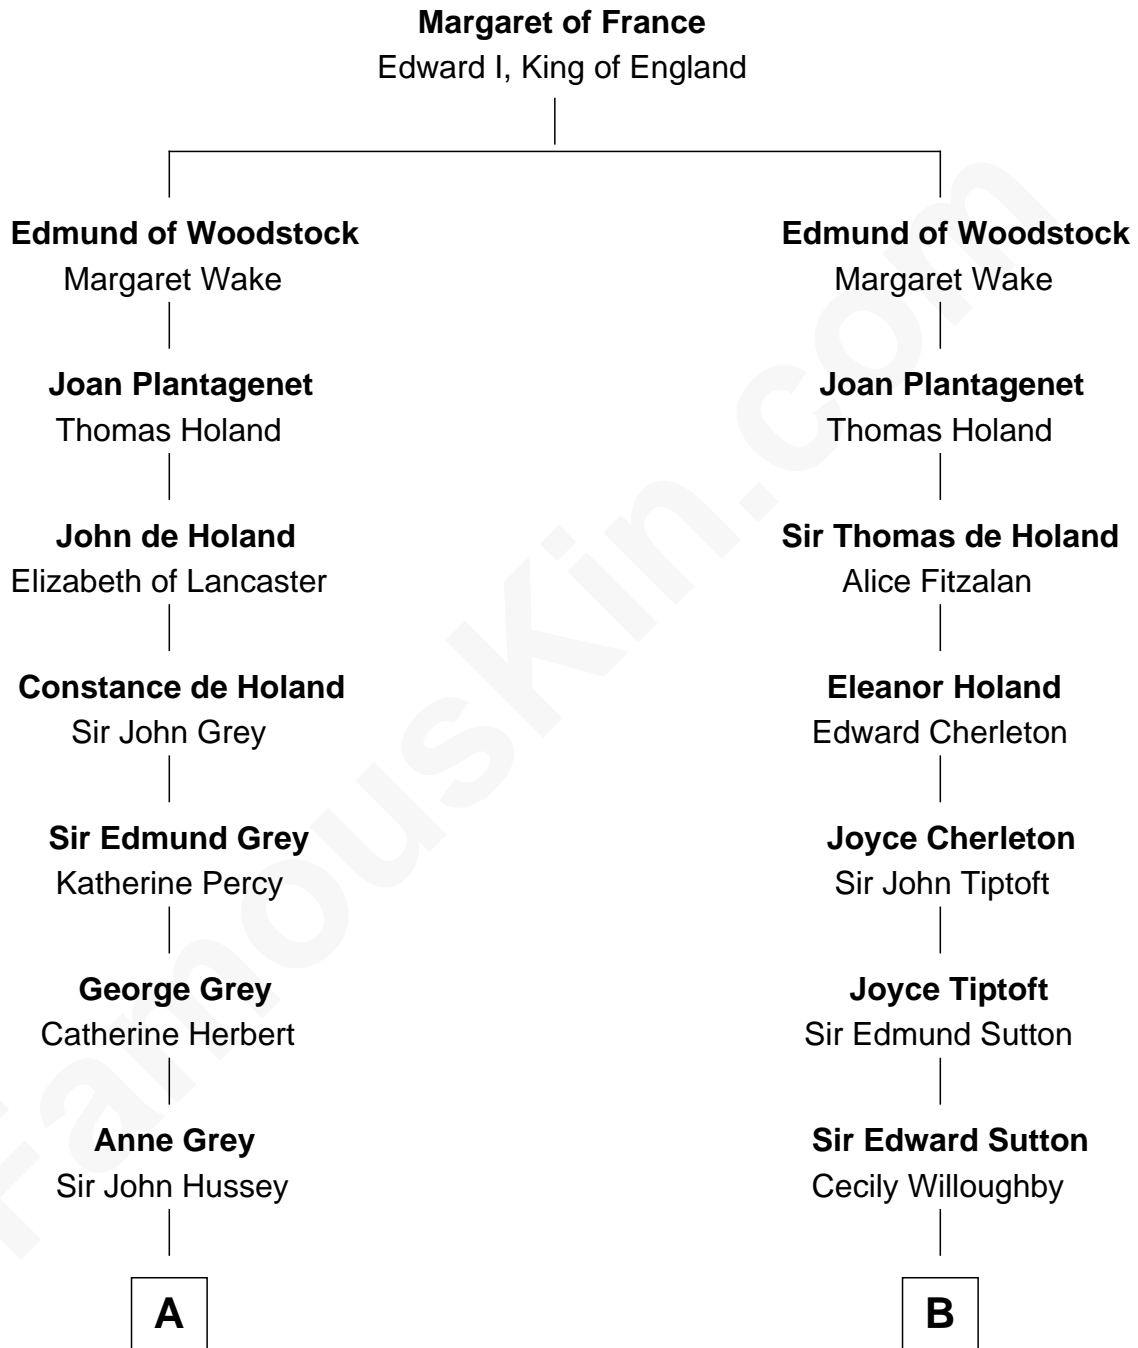

FamousKin.com

Relationship Chart of

Kit Harington

TV Actor - "Game of Thrones"

19th cousin 2 times removed of

John Kerry

68th U.S. Secretary of State

C

Edward Henry Legge
Cordelia Twysden Molesworth

Lois Marjorie Legge
Ernest Wriothesley Denny

Lavender Cecilia Denny
John Charles Dundas Harington

Sir David Richard Harington
Deborah Jane Catesby

Kit Harington
TV Actor - "Game of Thrones"

D

Margaret Tyndal Winthrop
James Grant Forbes

Rosemary Isabel Forbes
Richard John Kerry

John Kerry
68th U.S. Secretary of State