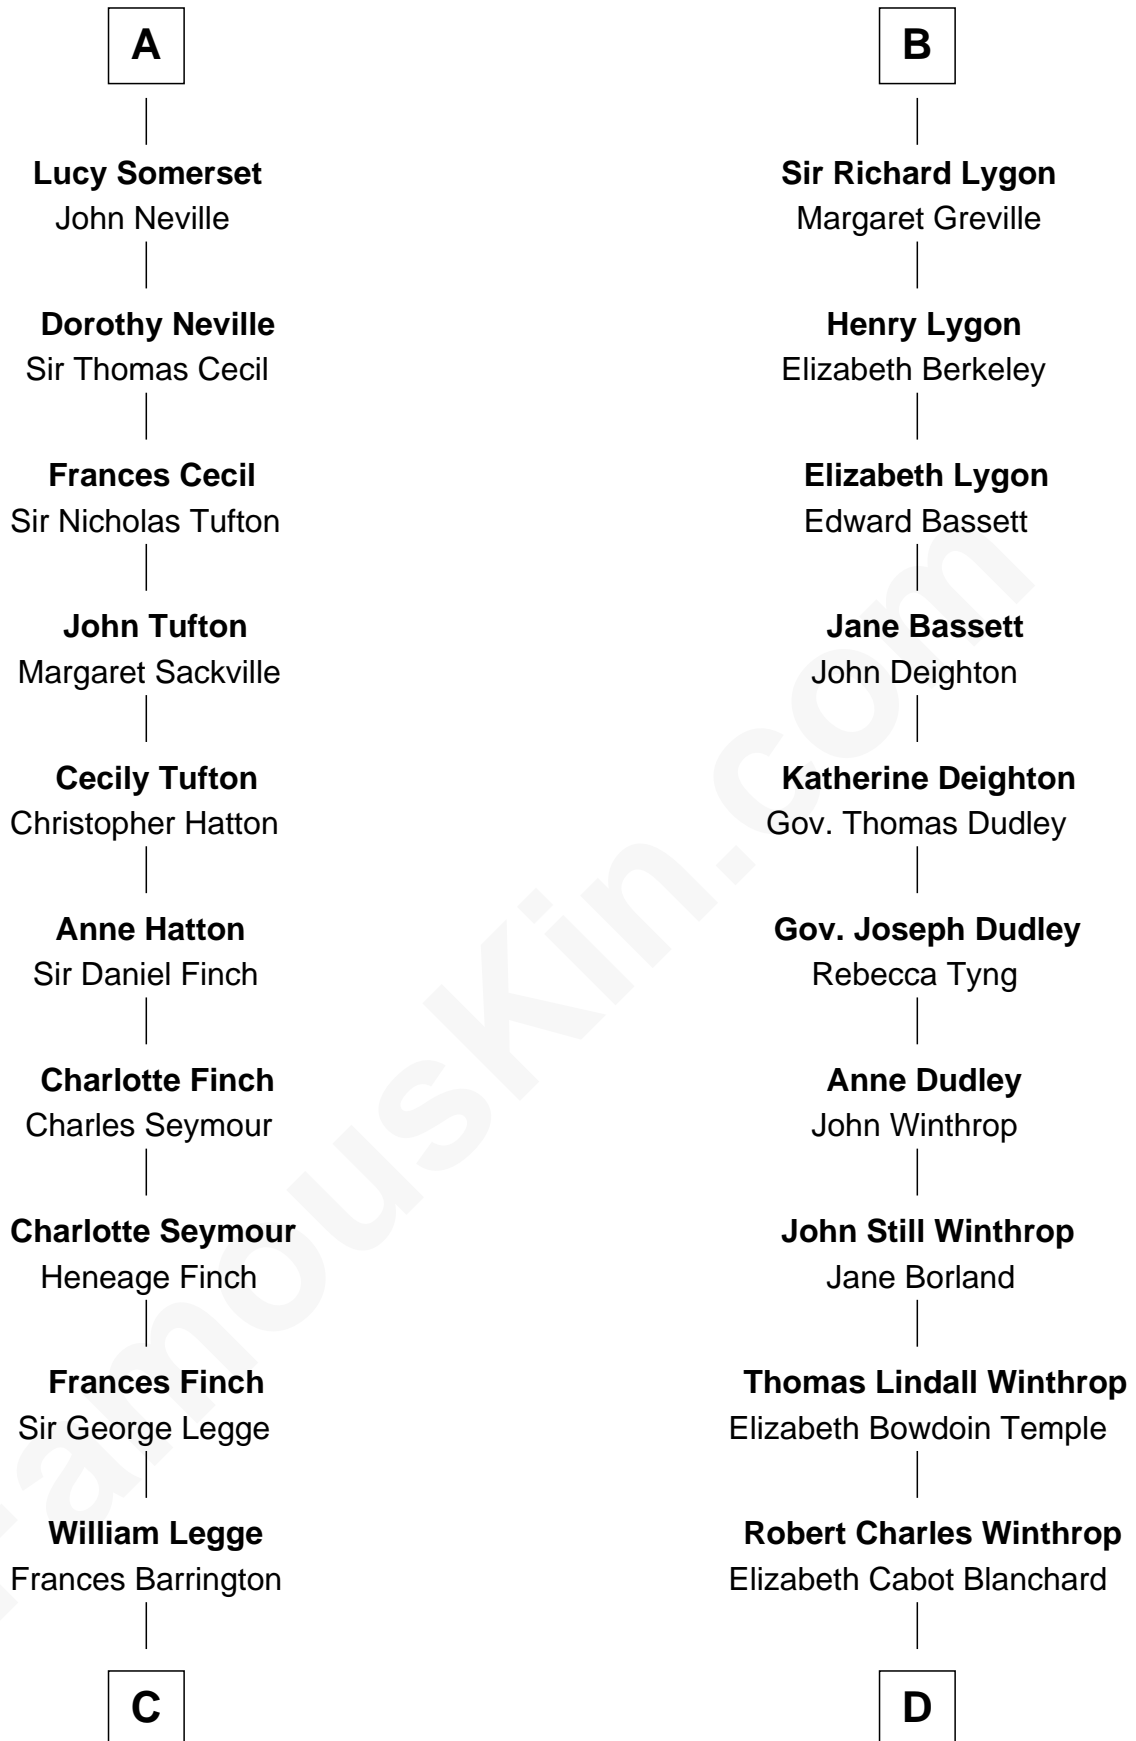

FamousKin.com

Relationship Chart of

Kit Harington

TV Actor - "Game of Thrones"

20th cousin 1 time removed of

John Kerry

68th U.S. Secretary of State

C

Edward Henry Legge
Cordelia Twysden Molesworth

Lois Marjorie Legge
Ernest Wriothesley Denny

Lavender Cecilia Denny
John Charles Dundas Harington

Sir David Richard Harington
Deborah Jane Catesby

Kit Harington
TV Actor - "Game of Thrones"

D

Robert Charles Winthrop
Elizabeth Mason

Margaret Tyndal Winthrop
James Grant Forbes

Rosemary Isabel Forbes
Richard John Kerry

John Kerry
68th U.S. Secretary of State