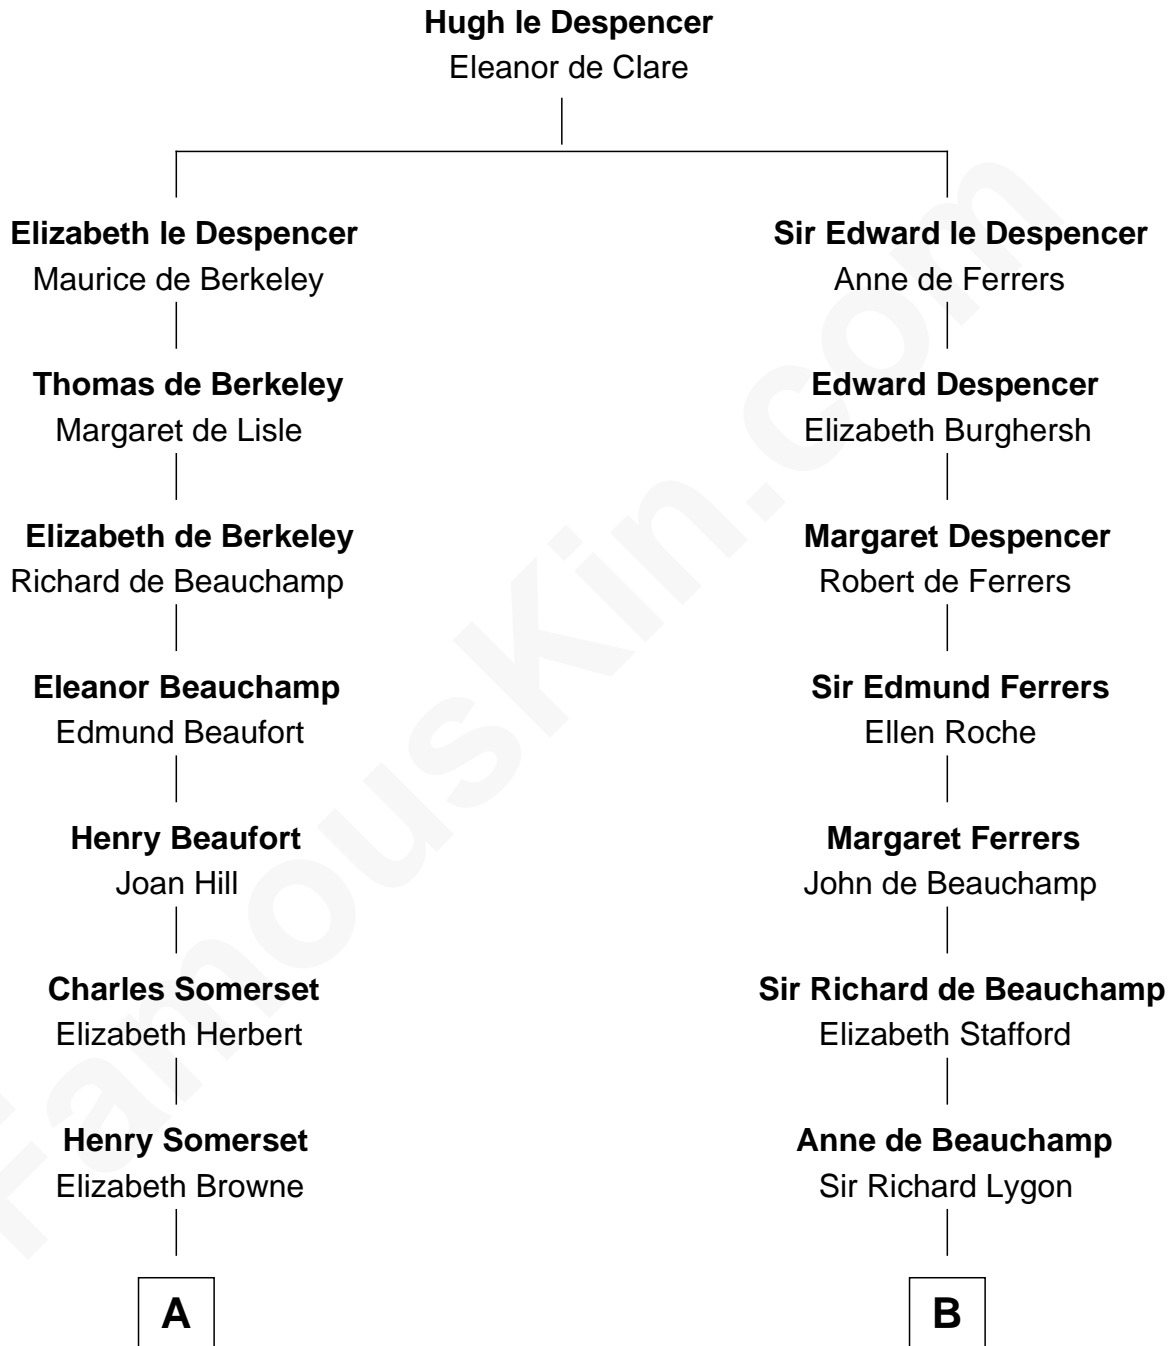

FamousKin.com

Relationship Chart of

Kit Harington

TV Actor - "Game of Thrones"

20th cousin 1 time removed of

John Kerry

68th U.S. Secretary of State

C

Edward Henry Legge
Cordelia Twysden Molesworth

Lois Marjorie Legge
Ernest Wriothesley Denny

Lavender Cecilia Denny
John Charles Dundas Harington

Sir David Richard Harington
Deborah Jane Catesby

Kit Harington
TV Actor - "Game of Thrones"

D

Robert Charles Winthrop
Elizabeth Mason

Margaret Tyndal Winthrop
James Grant Forbes

Rosemary Isabel Forbes
Richard John Kerry

John Kerry
68th U.S. Secretary of State