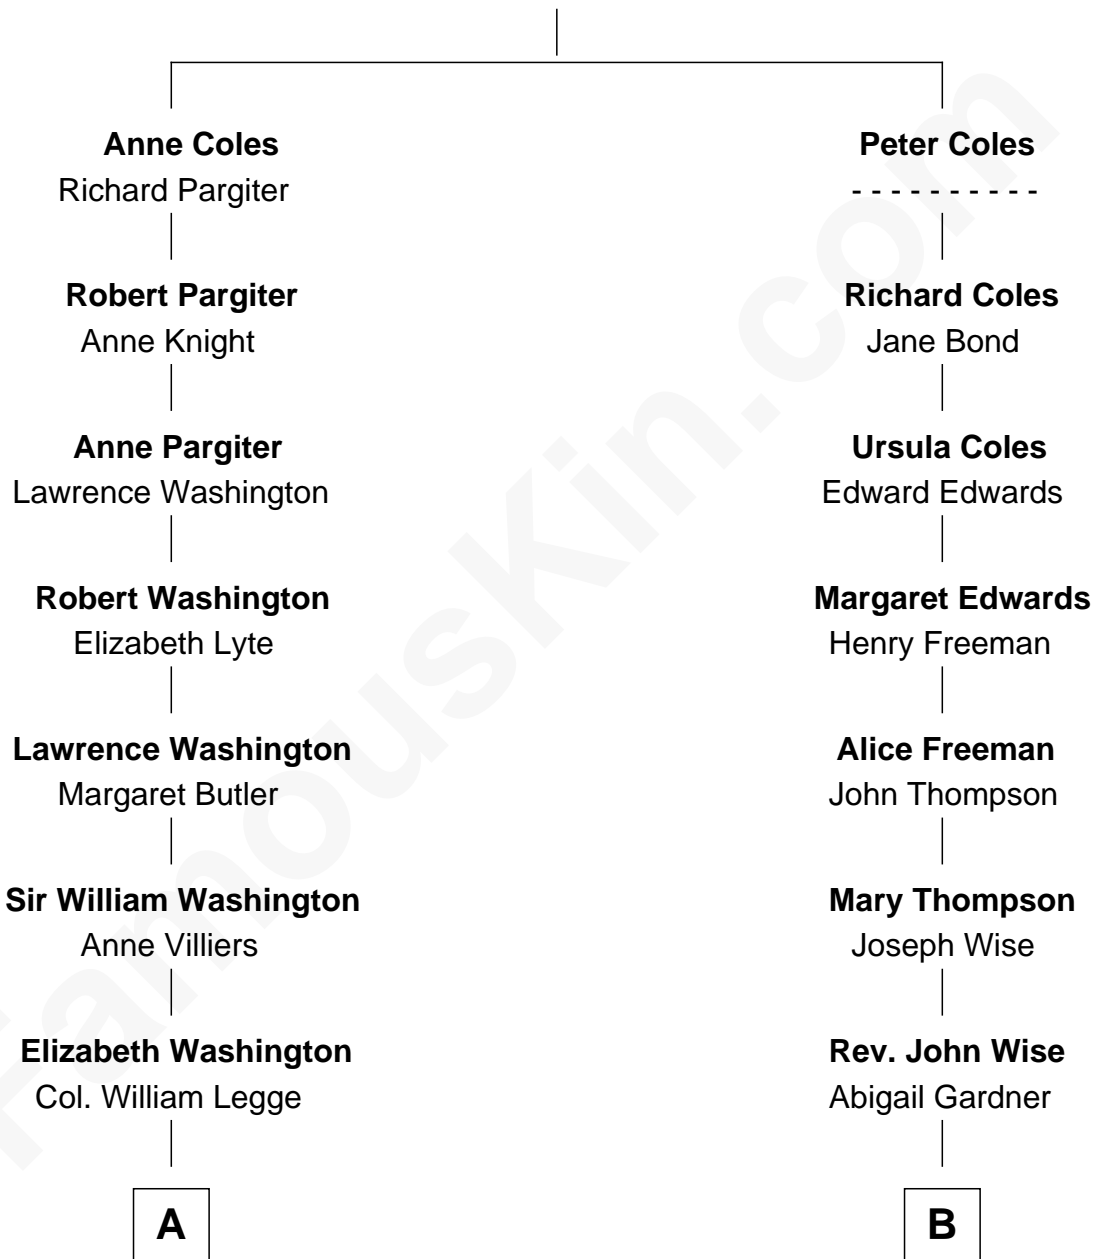

FamousKin.com

Relationship Chart of

Kit Harington

TV Actor - "Game of Thrones"

14th cousin 3 times removed of

Grace Slick

Singer, Songwriter - Jefferson Airplane

Richard Coles

Kit Harington photo by [Gage Skidmore](#) [\(CC BY-SA 2.0\)](#)