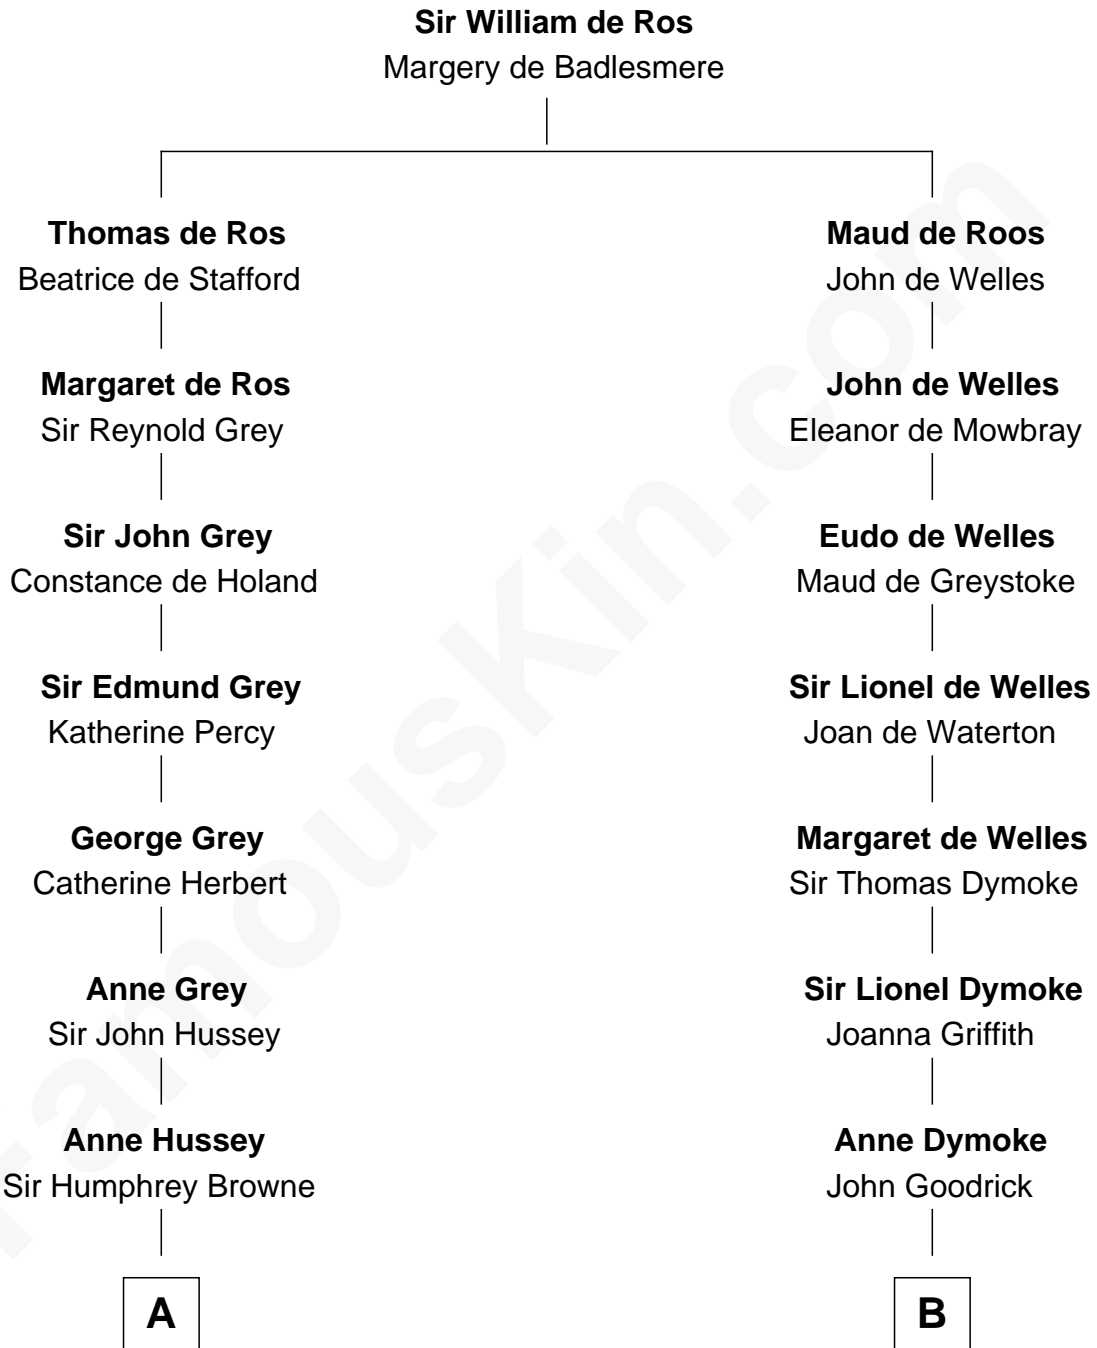

FamousKin.com Relationship Chart of

Kit Harington

TV Actor - "Game of Thrones"

20th cousin of

Lucille Ball

TV Actress - "I Love Lucy"

C

Lois Marjorie Legge
Ernest Wriothesley Denny

Lavender Cecilia Denny
John Charles Dundas Harington

Sir David Richard Harington
Deborah Jane Catesby

Kit Harington
TV Actor - "Game of Thrones"

D

George Osborn Durrell
Anne Jane Jewell

Nellie Rebecca Durrell
Jasper Clinton Ball