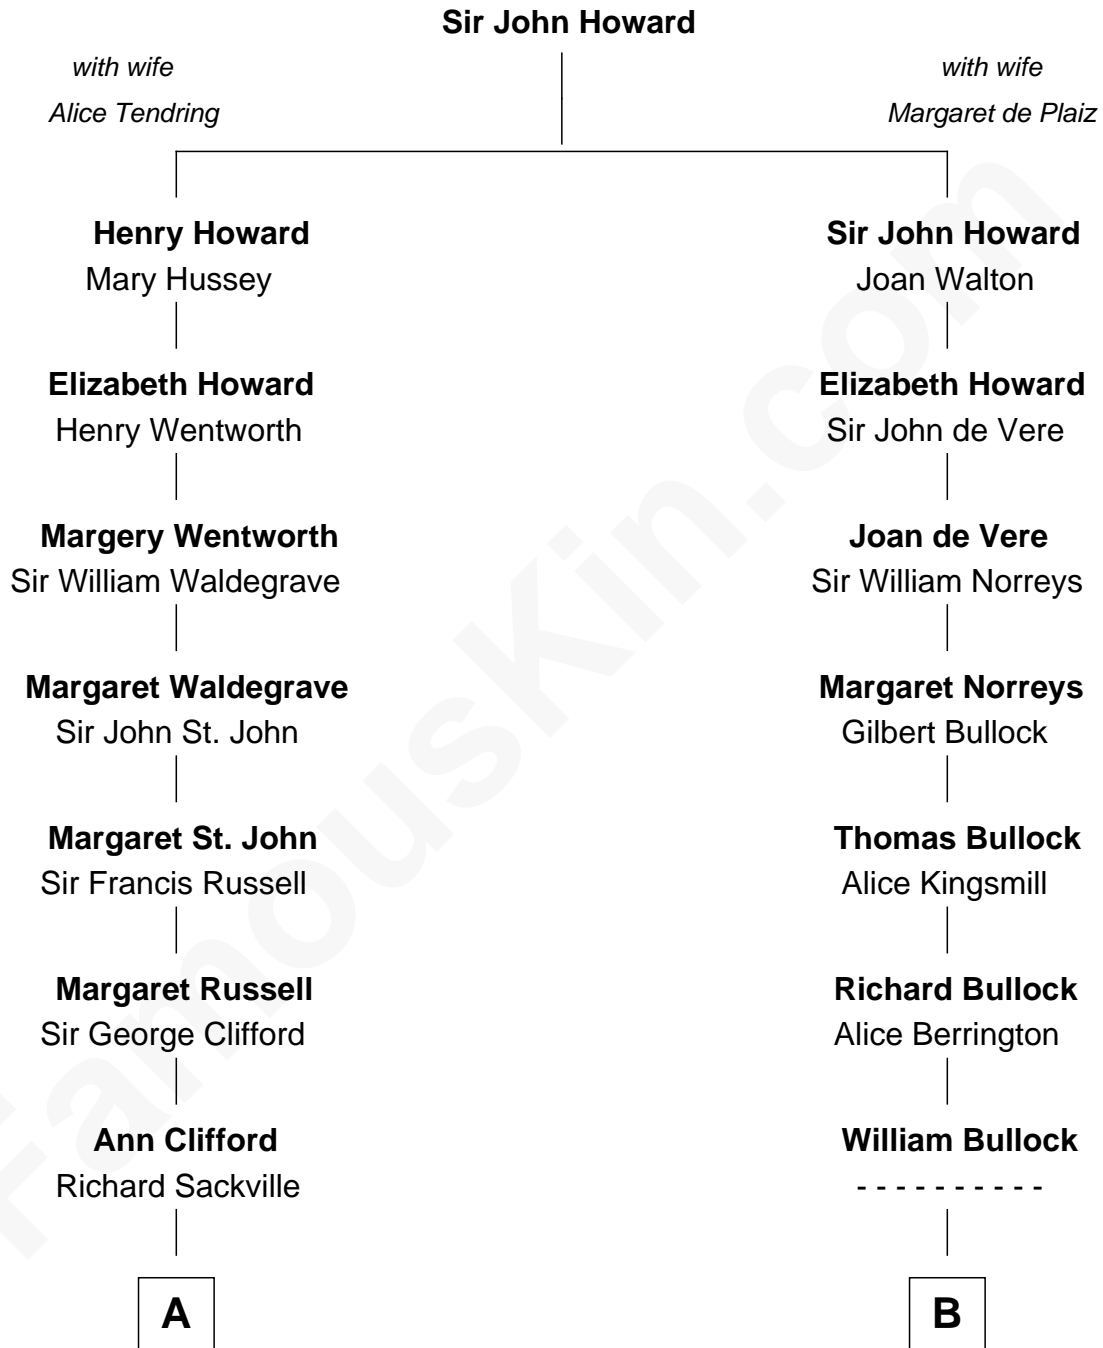

FamousKin.com

Relationship Chart of

Kit Harington

TV Actor - "Game of Thrones"

18th cousin 2 times removed of

Brian Wilson

Co-Founder of The Beach Boys