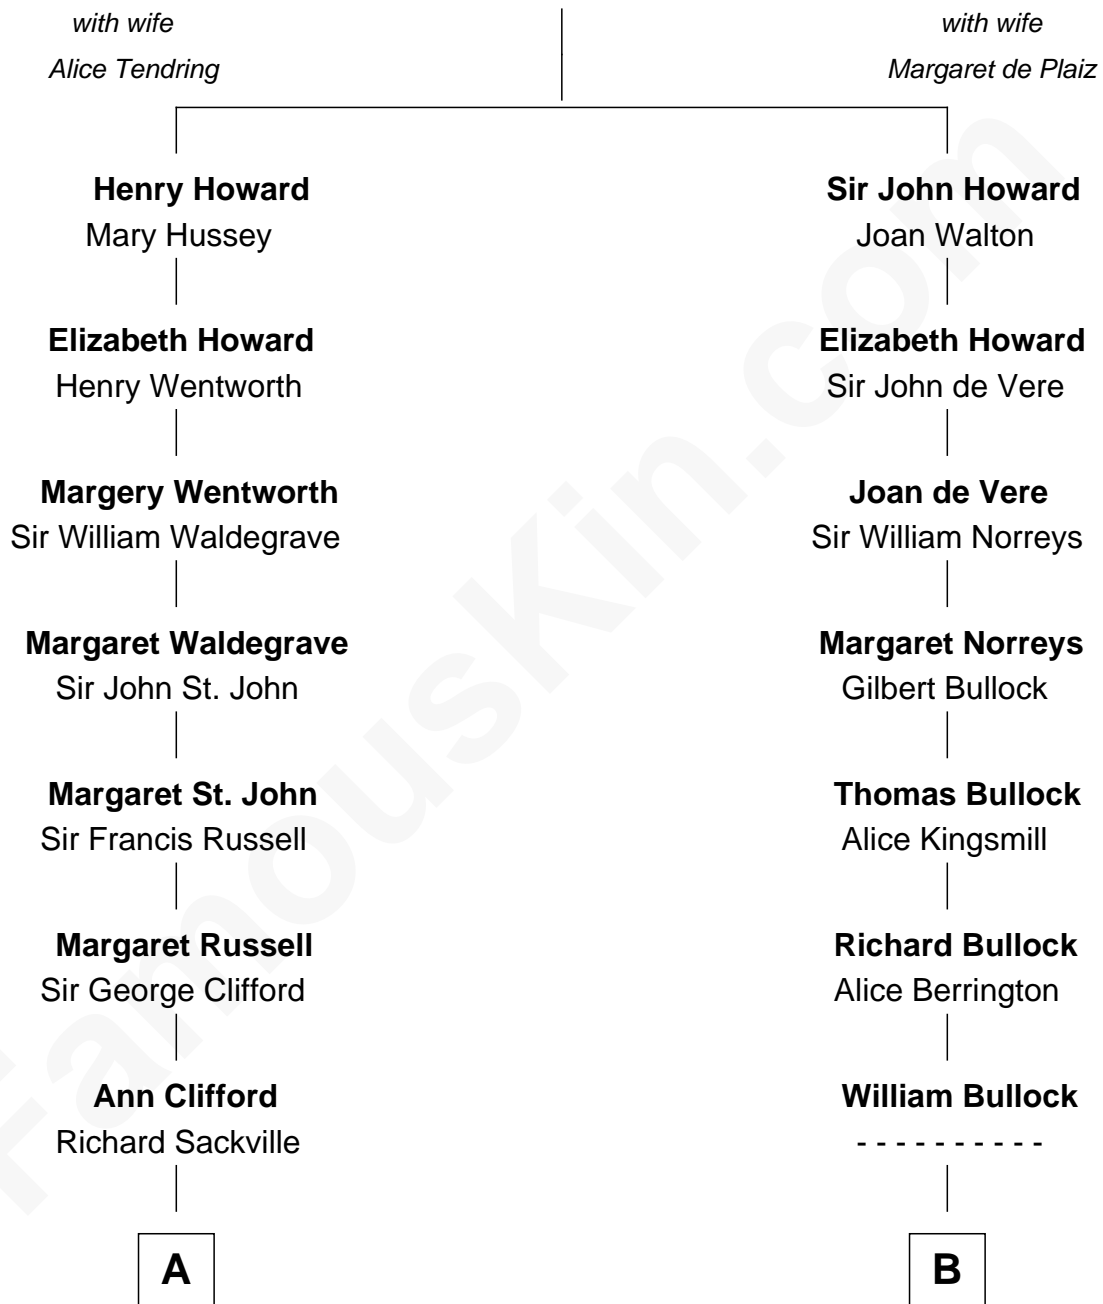

FamousKin.com

Relationship Chart of

Kit Harington

TV Actor - "Game of Thrones"

18th cousin 1 time removed of

Jeb Bush

43rd Governor of Florida

Sir John Howard

C

Sir David Richard Harington

Deborah Jane Catesby

Kit Harington

TV Actor - "Game of Thrones"

D

Prescott Sheldon Bush

Dorothy Wear Walker