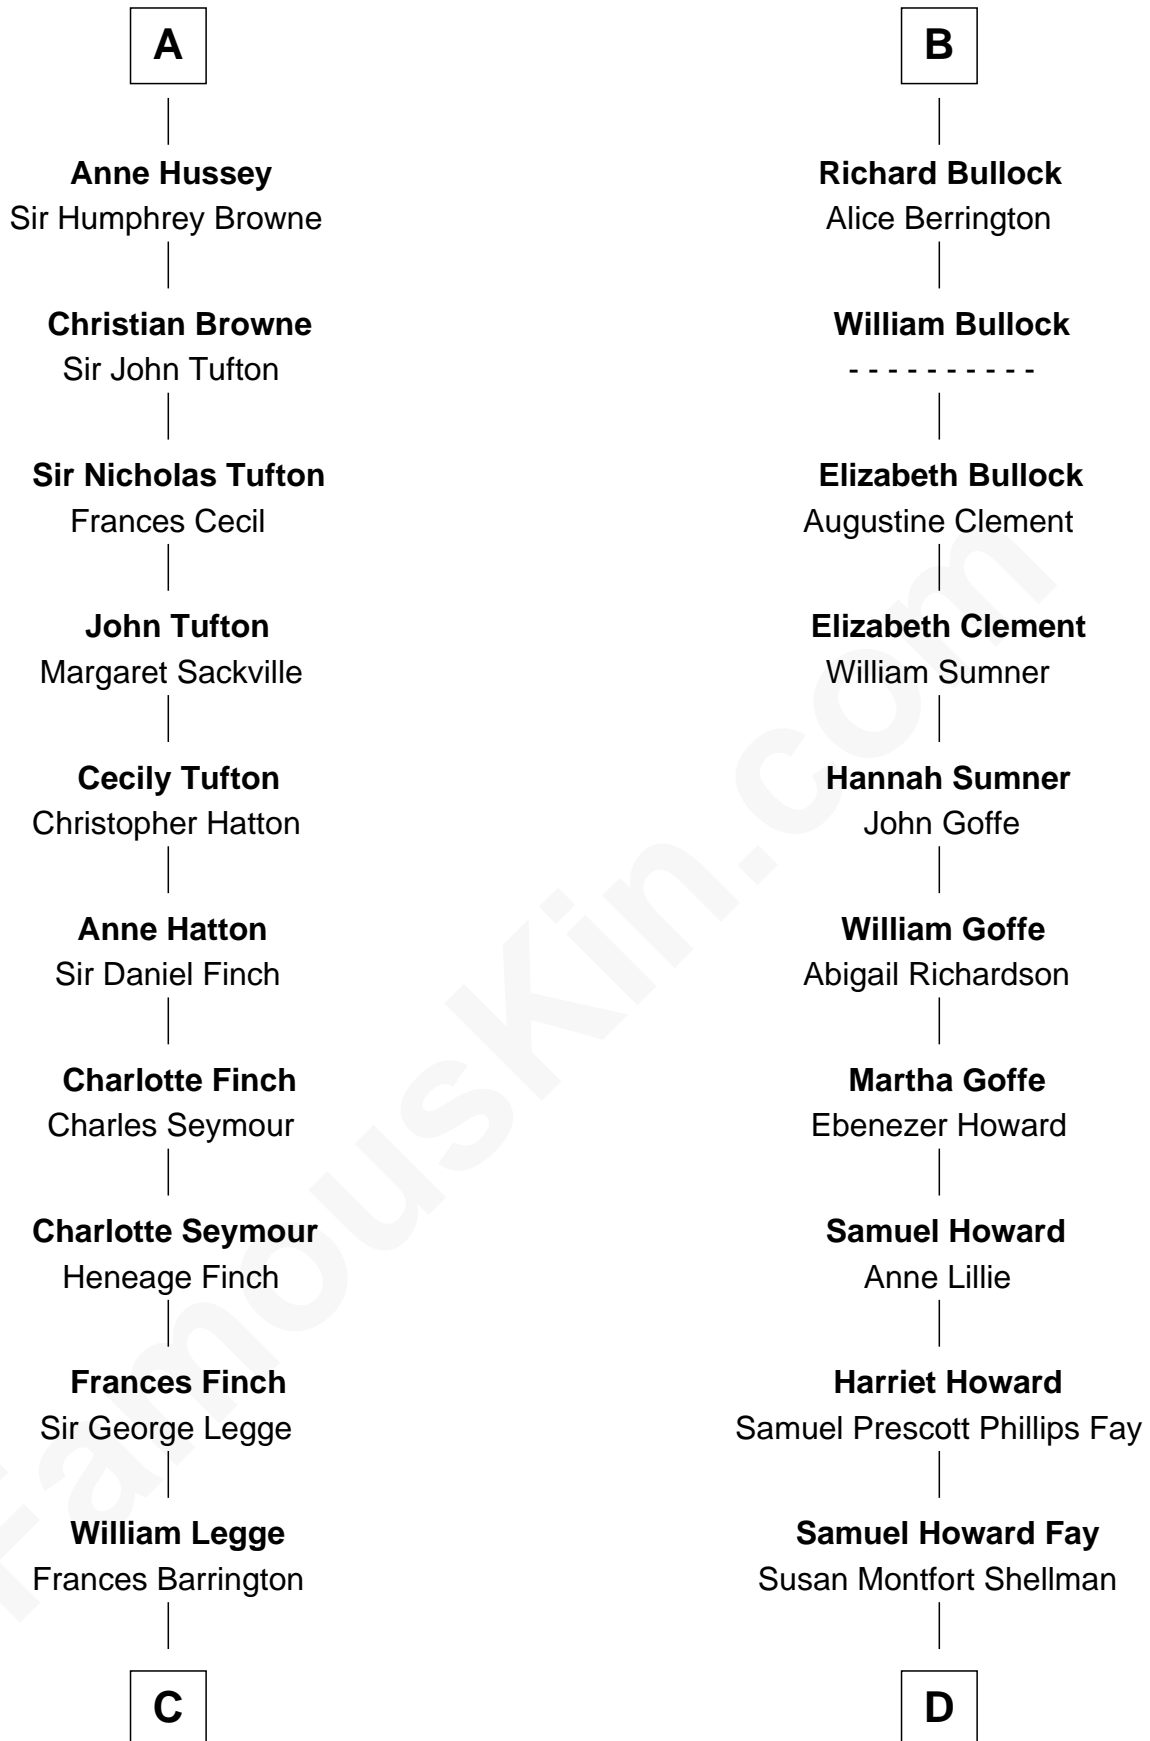

# FamousKin.com Relationship Chart of

**Kit Harington**

TV Actor - "Game of Thrones"

21st cousin of

**Jeb Bush**

43rd Governor of Florida

**William de Montagu**  
Katherine de Grandison

**Philippa de Montagu**  
Sir Roger de Mortimer

**Edmund Mortimer**  
Philippa Plantagenet

**Elizabeth Mortimer**  
Sir Henry Percy

**Sir Henry Percy**  
Eleanor Neville

**Katherine Percy**  
Sir Edmund Grey

**George Grey**  
Catherine Herbert

**Anne Grey**  
Sir John Hussey

**A**

**Sibyl de Montagu**  
Sir Edmund Fitzalan

**Philippe Fitzalan**  
Sir Richard Sergeaux

**Alice Sergeaux**  
Sir Richard de Vere

**Sir John de Vere**  
Elizabeth Howard

**Joan de Vere**  
Sir William Norreys

**Margaret Norreys**  
Gilbert Bullock

**Thomas Bullock**  
Alice Kingsmill

**B**

**C**

**Edward Henry Legge**  
Cordelia Twysden Molesworth

**Lois Marjorie Legge**  
Ernest Wriothesley Denny

**Lavender Cecilia Denny**  
John Charles Dundas Harington