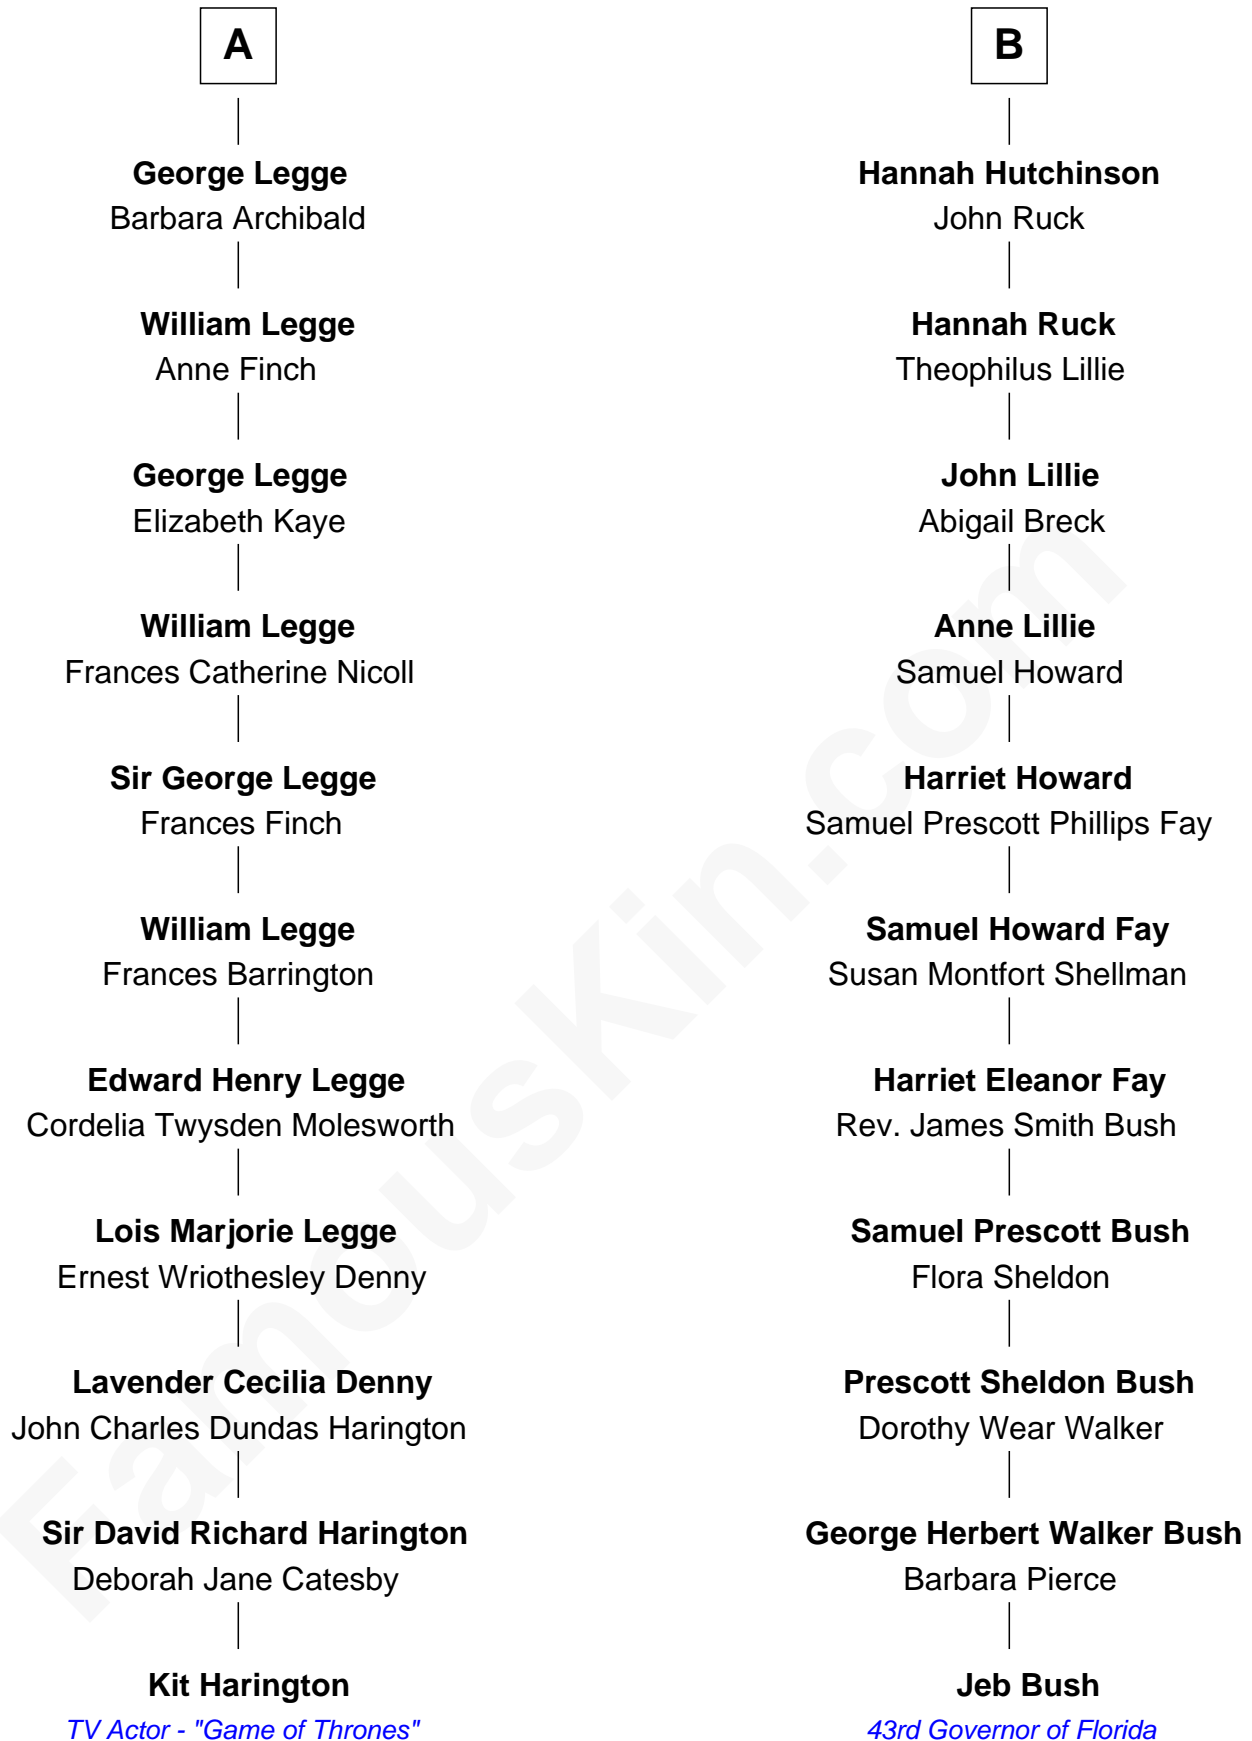

FamousKin.com Relationship Chart of

Kit Harington

TV Actor - "Game of Thrones"

17th cousin of

Jeb Bush

43rd Governor of Florida

Sir Thomas Blount

with wife
Catherine Clifton

with wife
Agnes Hawley

Kit Harington photo by [Gage Skidmore](#) (CC BY-SA 2.0)