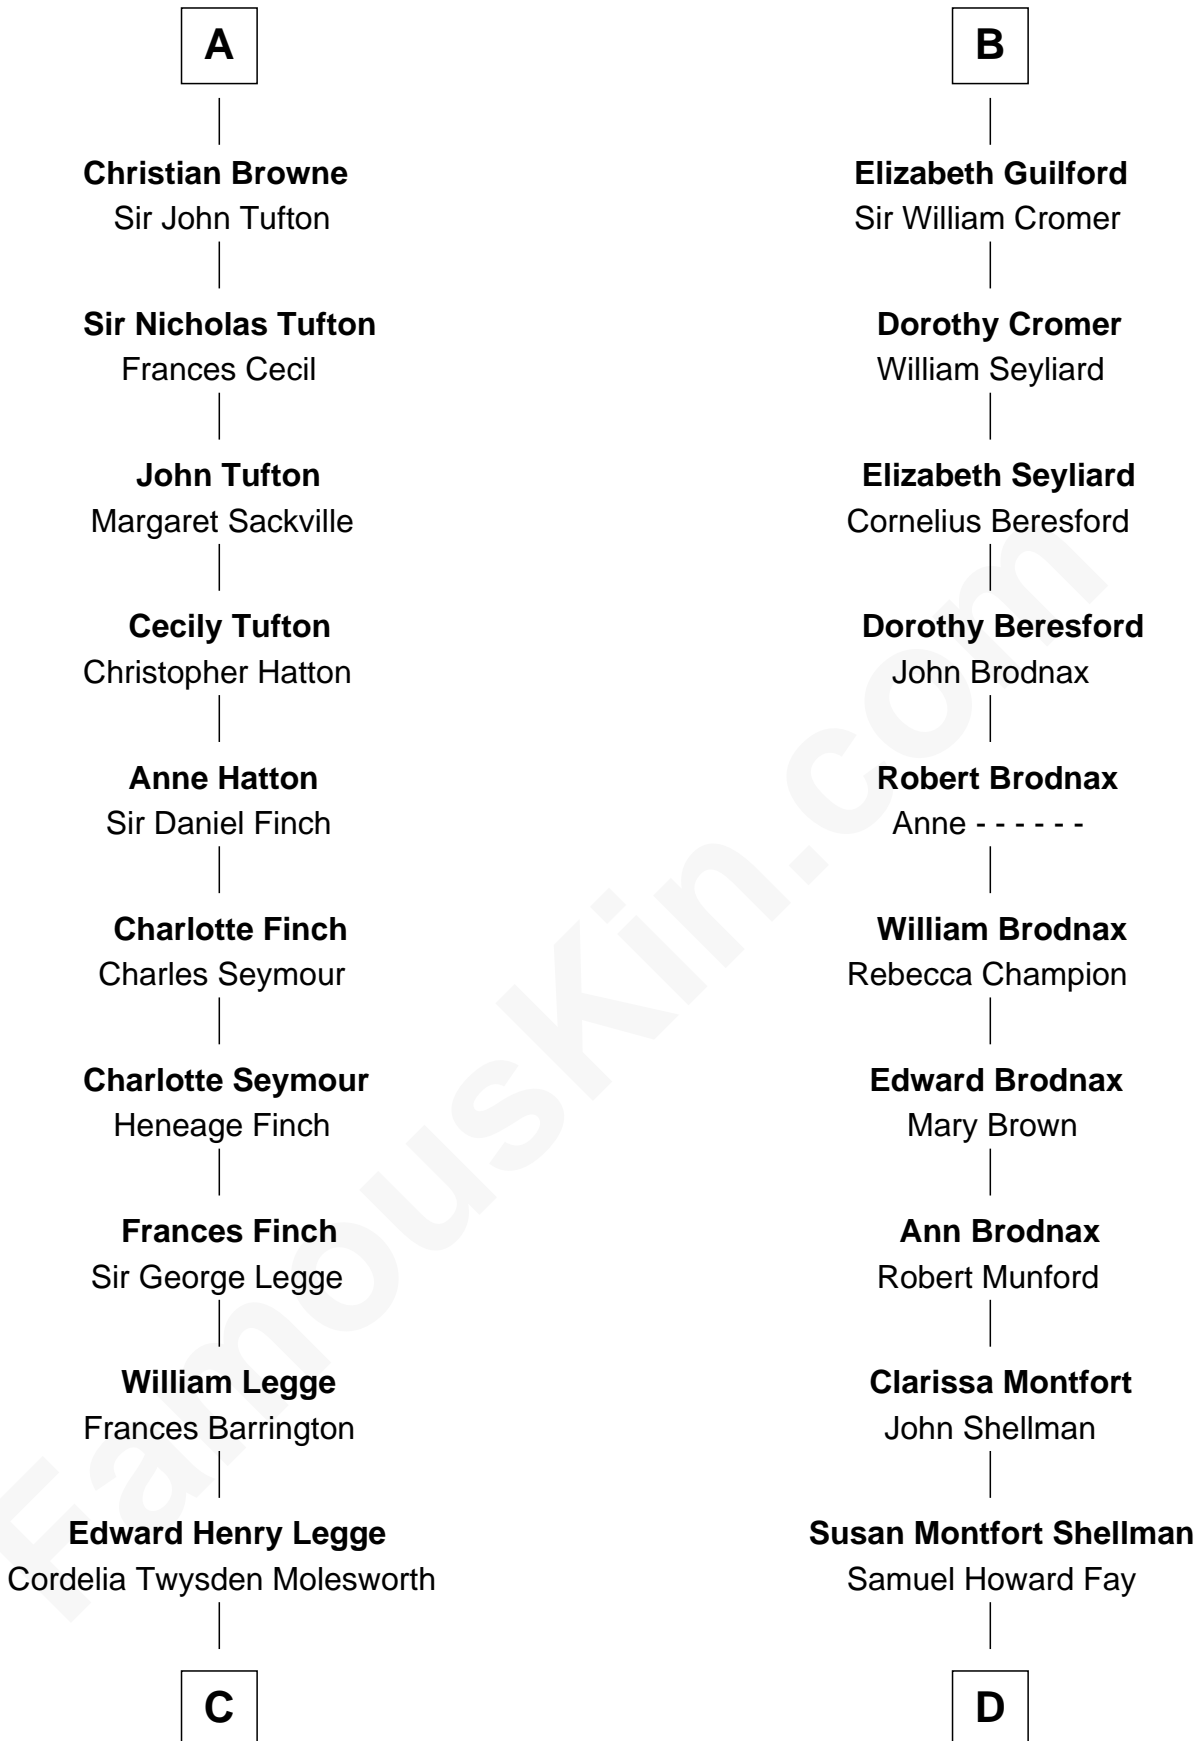

# FamousKin.com Relationship Chart of

**Kit Harington**

TV Actor - "Game of Thrones"

20th cousin 1 time removed of

**Jeb Bush**

43rd Governor of Florida

**Sir Robert de Holland**

Maude la Zouche

**C**

**Lois Marjorie Legge**  
Ernest Wriothesley Denny

**Lavender Cecilia Denny**  
John Charles Dundas Harington

**Sir David Richard Harington**  
Deborah Jane Catesby

**Kit Harington**  
*TV Actor - "Game of Thrones"*