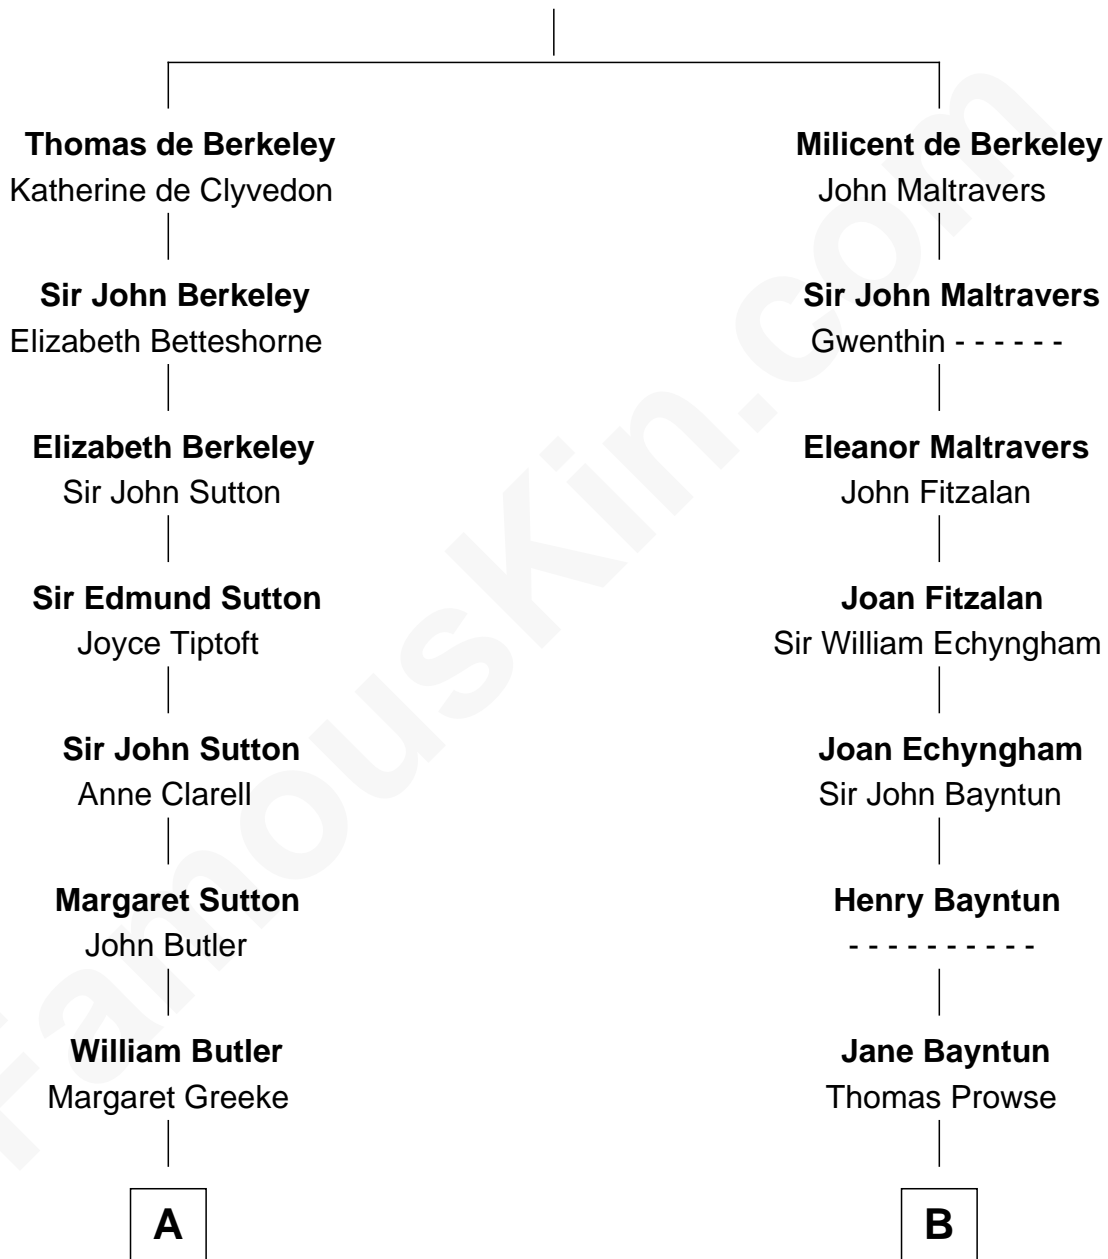

## Relationship Chart of

### Kit Harington

TV Actor - "Game of Thrones"

20th cousin 1 time removed of

### Jeb Bush

43rd Governor of Florida

### Sir Maurice de Berkeley

Eve la Zouche

**C**

**Lois Marjorie Legge**  
Ernest Wriothesley Denny

**Lavender Cecilia Denny**  
John Charles Dundas Harington

**Sir David Richard Harington**  
Deborah Jane Catesby