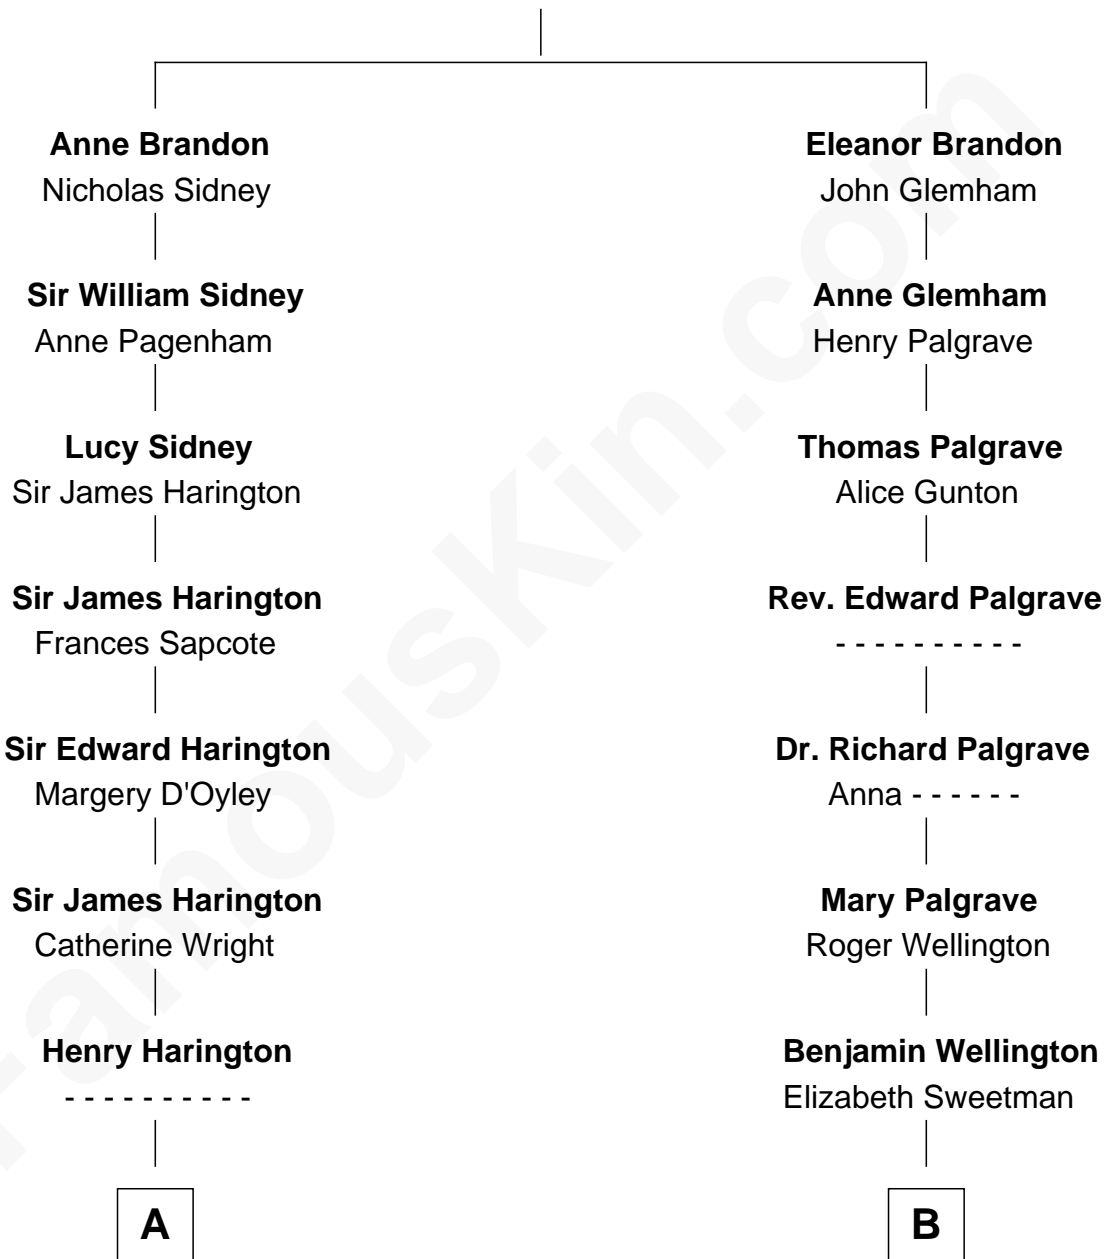

FamousKin.com Relationship Chart of

Kit Harington

TV Actor - "Game of Thrones"

16th cousin 1 time removed of

Jeb Bush

43rd Governor of Florida

Sir William Brandon

Elizabeth Wingfield

Kit Harington photo by [Gage Skidmore](#) (CC BY-SA 2.0)