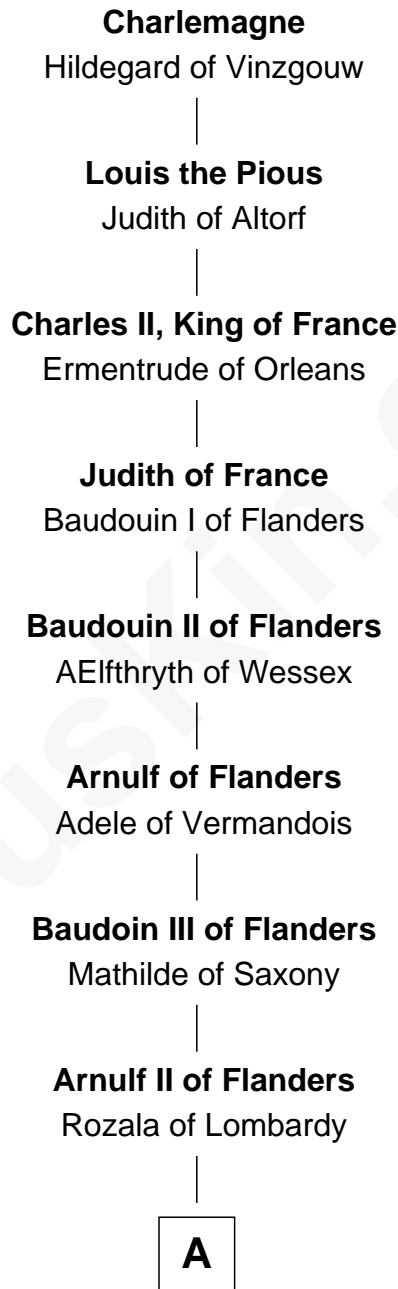

FamousKin.com Relationship Chart of

Kit Harington

TV Actor - "Game of Thrones"

36th Great-grandson of

Charlemagne

King of the Franks

A

Baudoin IV of Flanders

Ogive of Luxembourg

Baudoin V of Flanders

Adela of France

Matilda of Flanders

William I, King of England

Henry I, King of England

Maud of Scotland

Maud of England