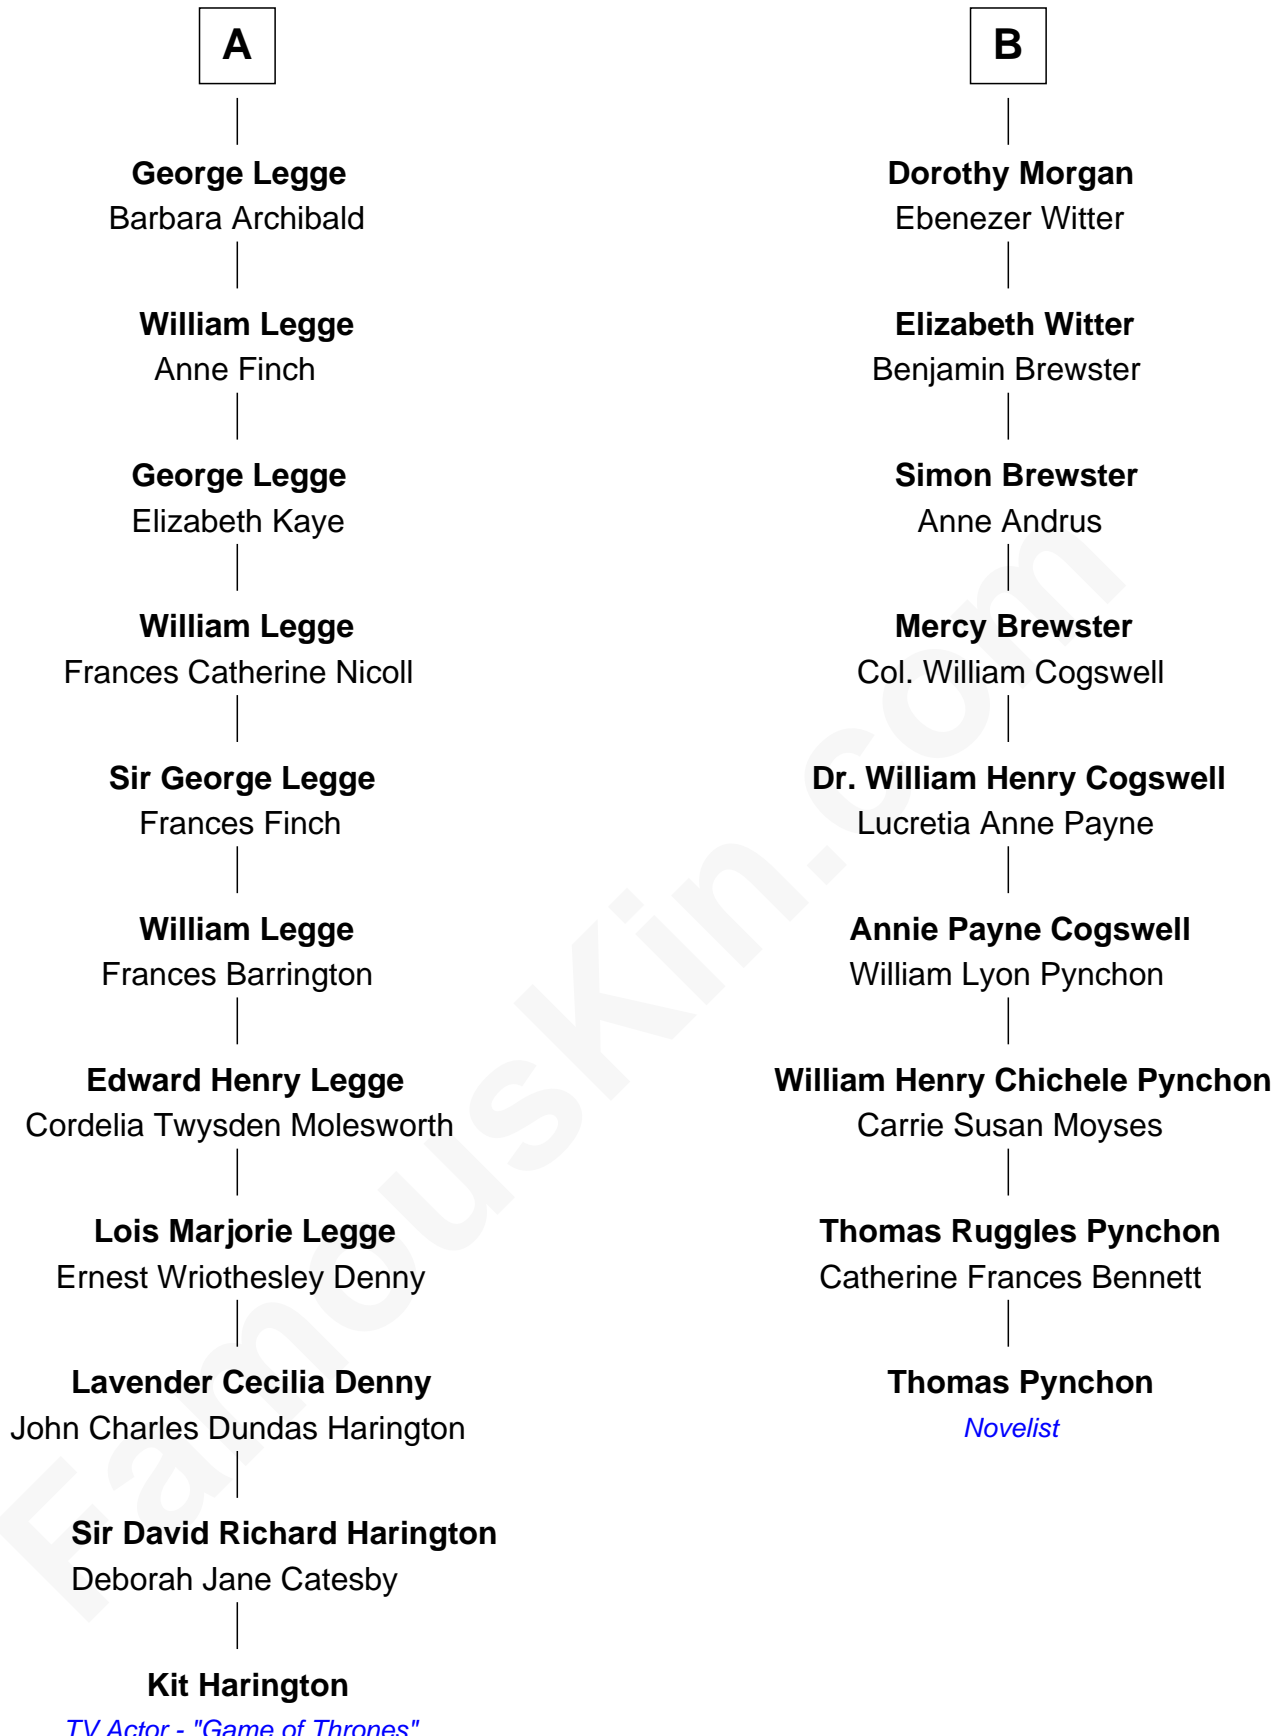

## Relationship Chart of

### Kit Harington

TV Actor - "Game of Thrones"

15th cousin 2 times removed of

**Thomas Pynchon**  
American Novelist

Richard Coles

*TV Actor - "Game of Thrones"*

Kit Harington photo by [Gage Skidmore](#) [\(CC BY-SA 2.0\)](#)