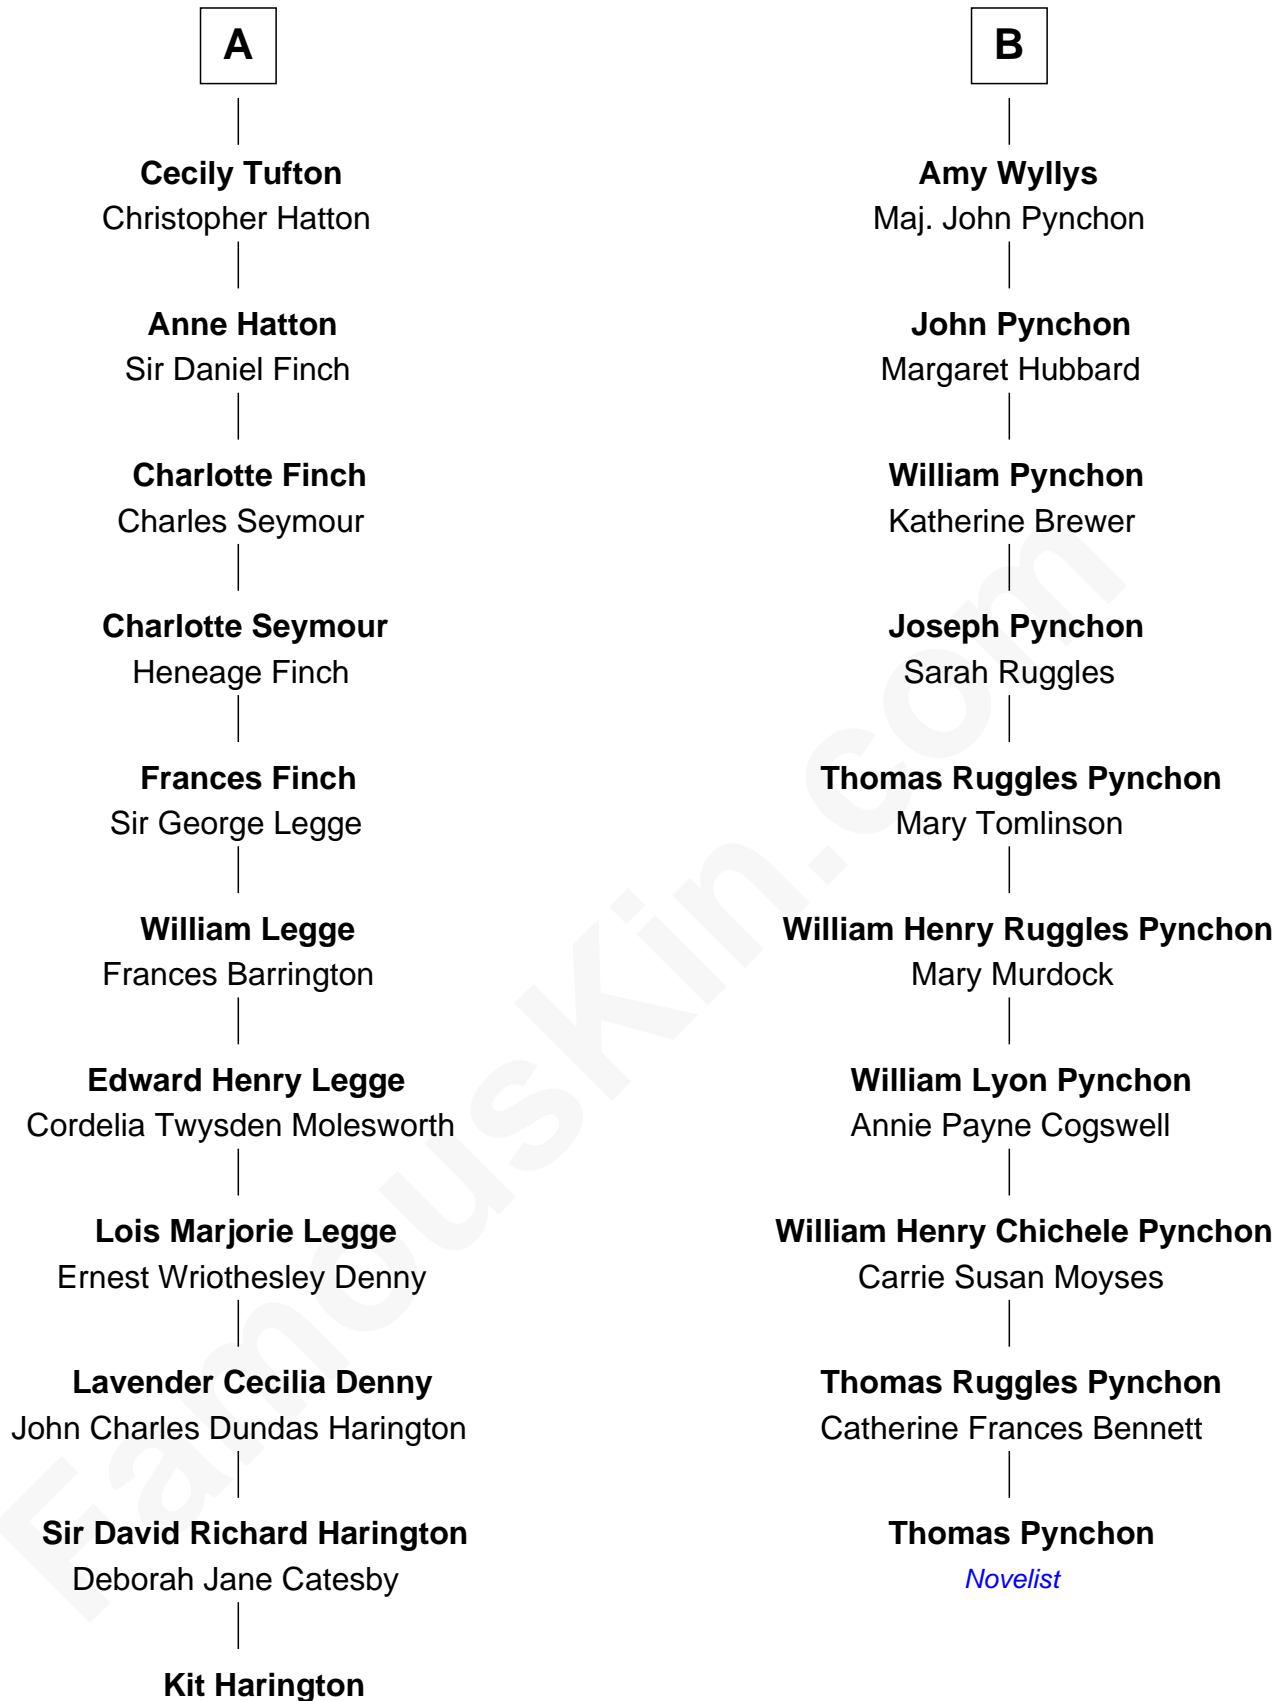

FamousKin.com

Relationship Chart of

Kit Harington

TV Actor - "Game of Thrones"

16th cousin 1 time removed of

Thomas Pynchon
American Novelist

Sir Humphrey Stafford
Eleanor Aylesbury

Humphrey Stafford
Katherine Fray

Anne Stafford
Sir Richard Neville

John Neville
Dorothy de Vere

John Neville
Lucy Somerset

Dorothy Neville
Sir Thomas Cecil

Frances Cecil
Sir Nicholas Tufton

John Tufton
Margaret Sackville

A

Elizabeth Stafford
Sir Richard de Beauchamp

Anne de Beauchamp
Sir Richard Lygon

Sir Richard Lygon
Margaret Greville

Anne Lygon
Sir Christopher Savage

Bridget Savage
Anthony Bonner

Mary Bonner
William Yonge

Bridget Yonge
George Wyllys

B

Kit Harington photo by [Gage Skidmore](#) (CC BY-SA 2.0)