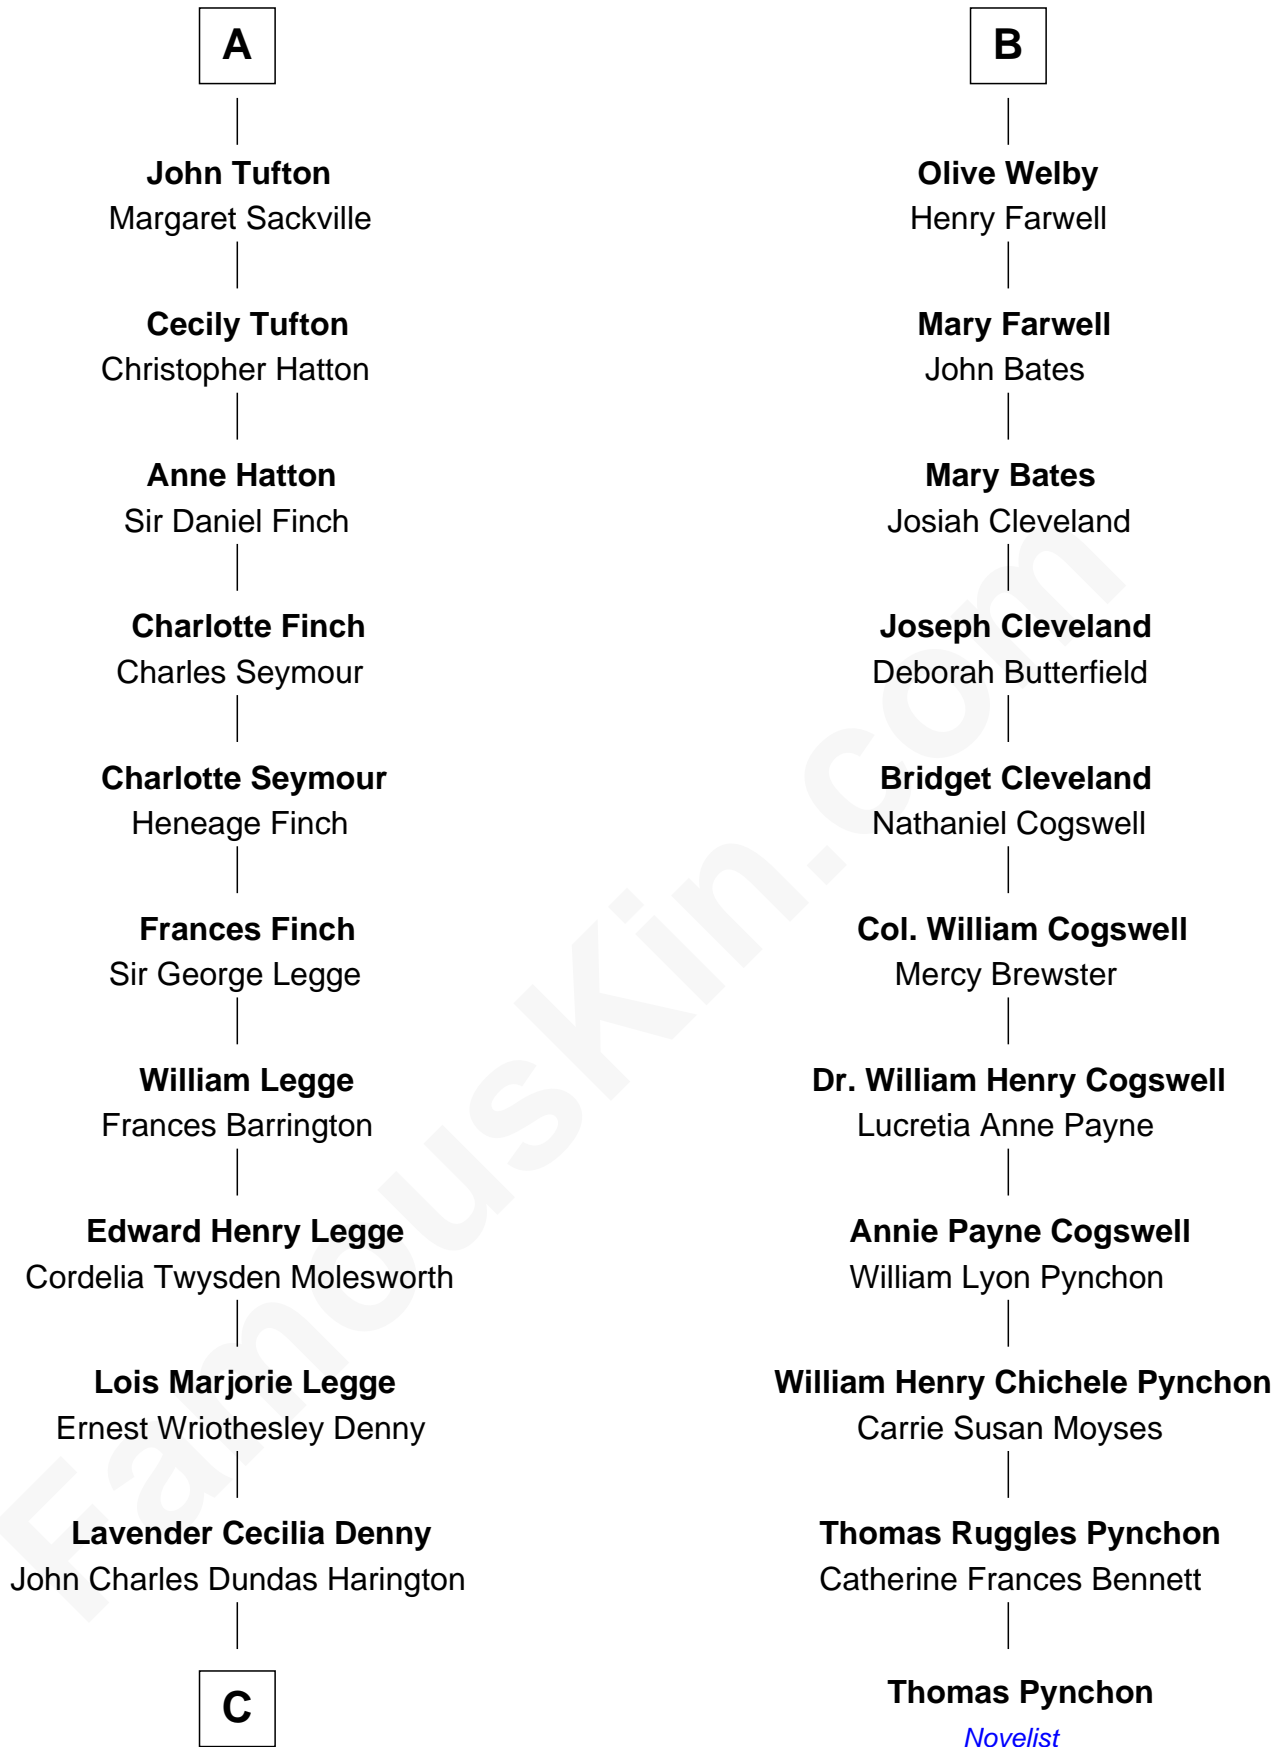

FamousKin.com Relationship Chart of

Kit Harington

TV Actor - "Game of Thrones"

17th cousin 1 time removed of

Thomas Pynchon

American Novelist

Sir Reynold Grey

Margaret de Ros

C

|
Sir David Richard Harington

Deborah Jane Catesby

|
Kit Harington

TV Actor - "Game of Thrones"

FamousKin.com