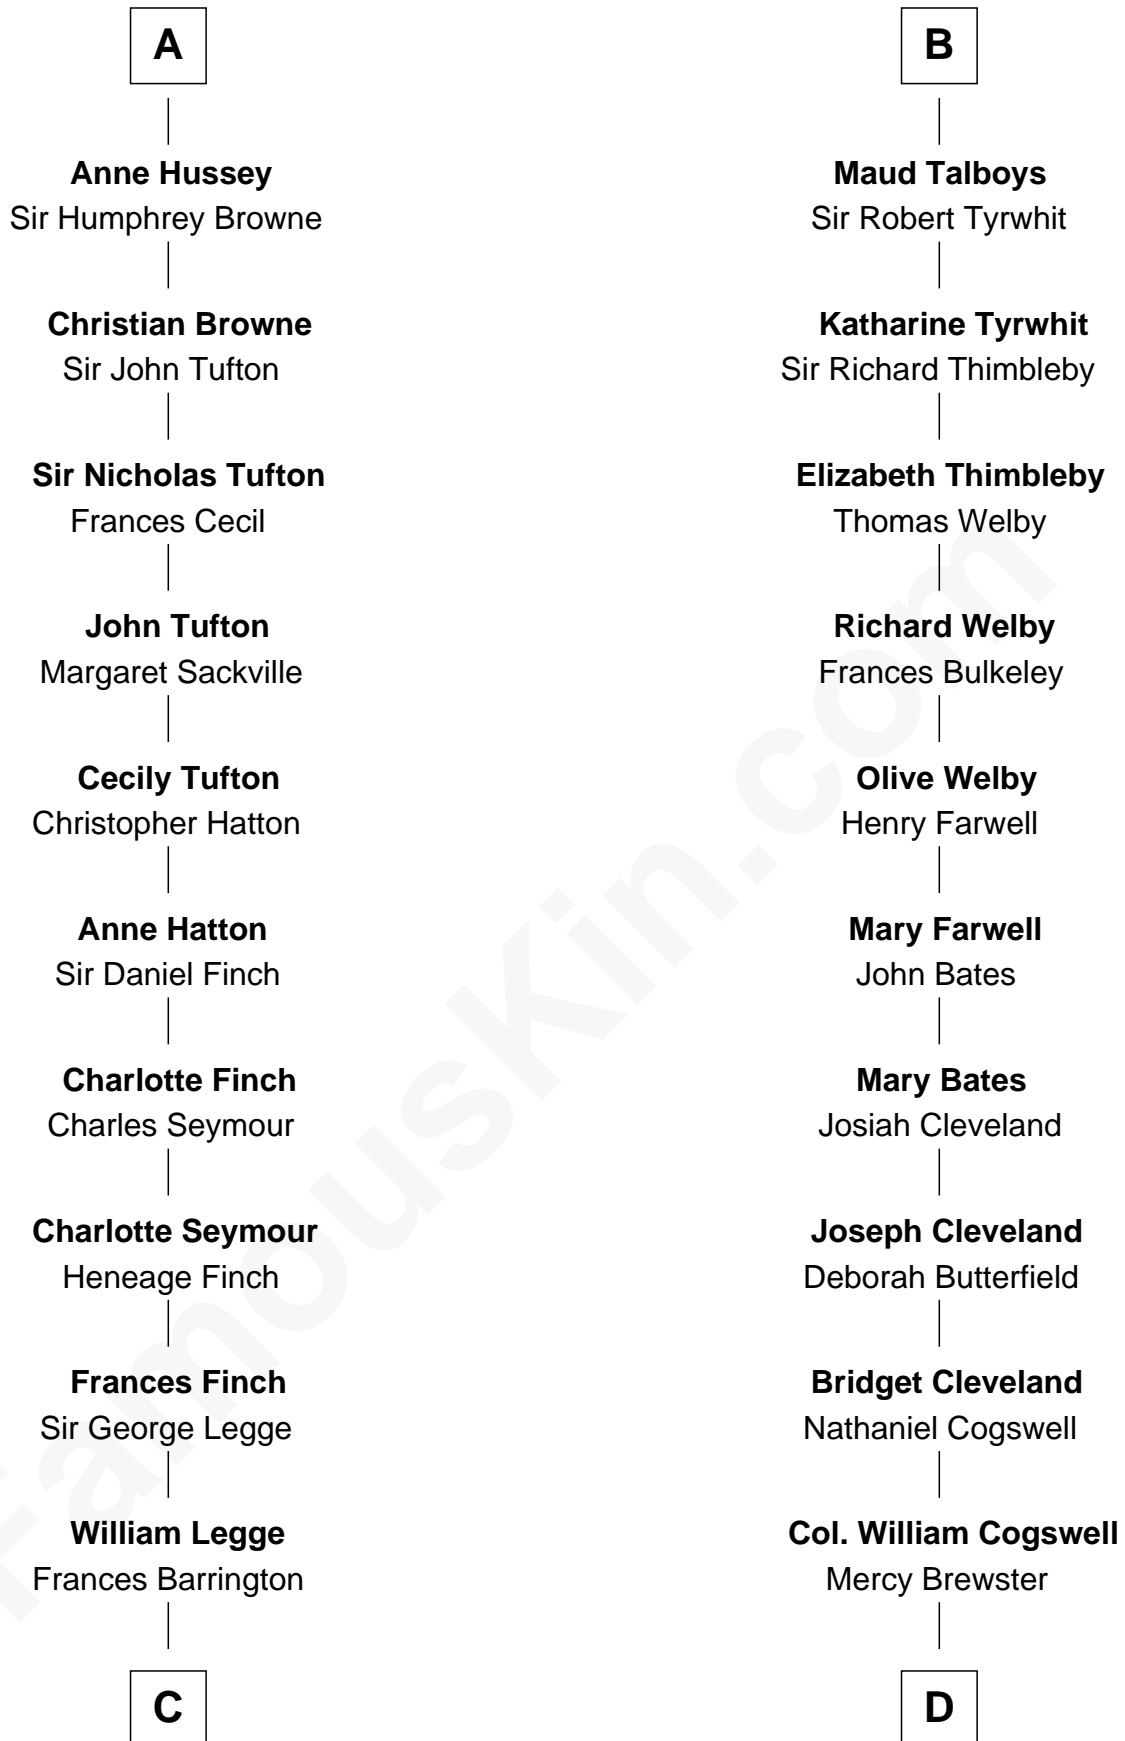

FamousKin.com

Relationship Chart of

Kit Harington

TV Actor - "Game of Thrones"

21st cousin of

Thomas Pynchon

American Novelist

Sir Hugh I de Audley

Iseult de Mortimer

C

Edward Henry Legge
Cordelia Twysden Molesworth

Lois Marjorie Legge
Ernest Wriothesley Denny

Lavender Cecilia Denny
John Charles Dundas Harington

Sir David Richard Harington
Deborah Jane Catesby

Kit Harington
TV Actor - "Game of Thrones"

D

Dr. William Henry Cogswell
Lucretia Anne Payne

Annie Payne Cogswell
William Lyon Pynchon

William Henry Chichele Pynchon
Carrie Susan Moyses

Thomas Ruggles Pynchon
Catherine Frances Bennett