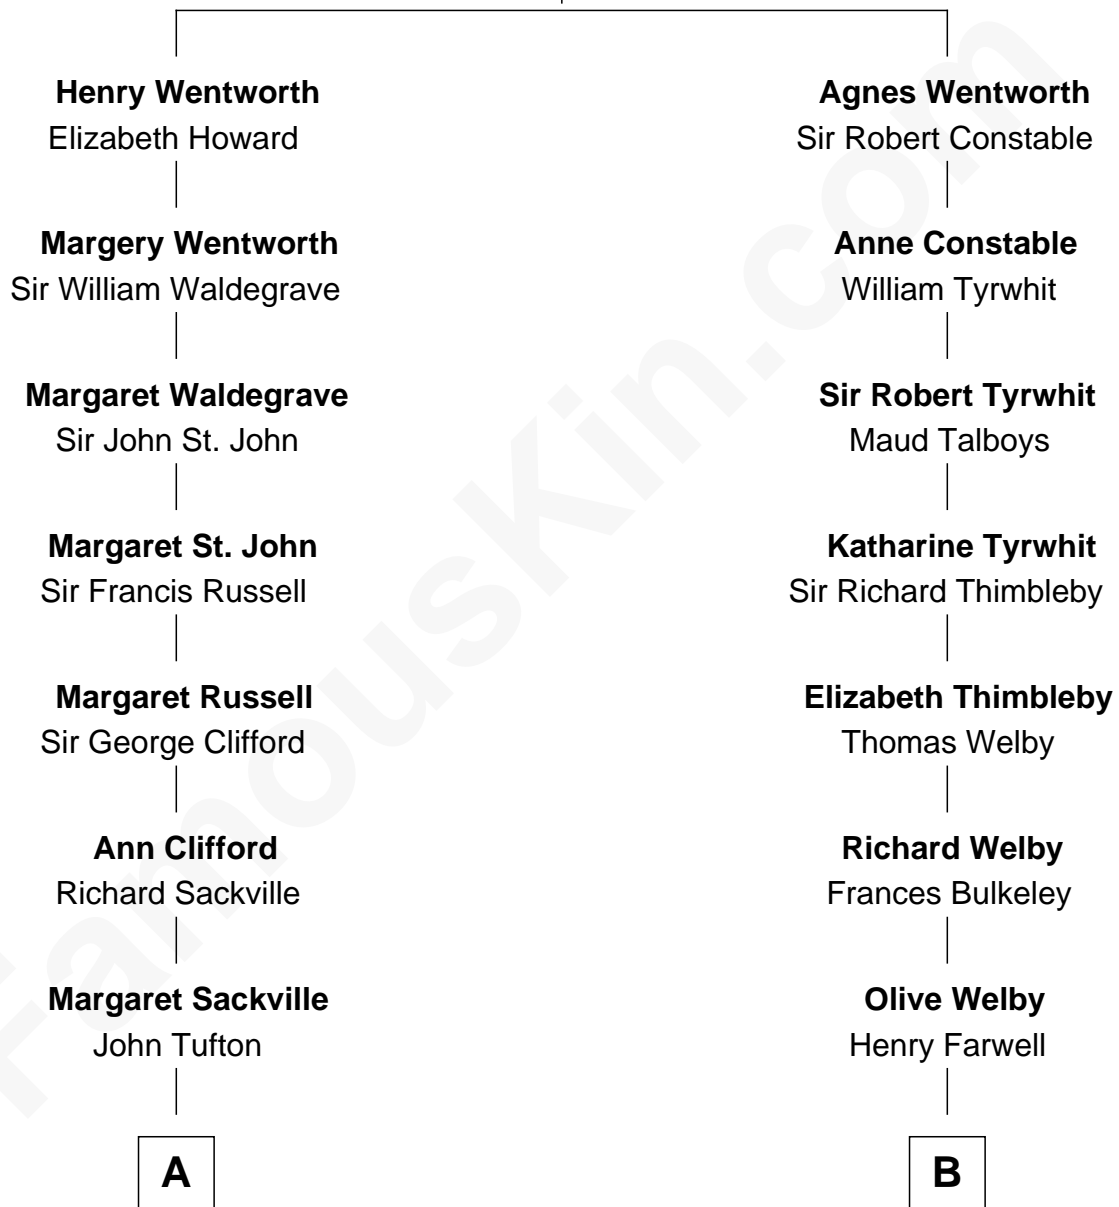

# FamousKin.com Relationship Chart of

**Kit Harington**

*TV Actor - "Game of Thrones"*

16th cousin 1 time removed of

**Thomas Pynchon**

*American Novelist*

**Sir Roger Wentworth**

Margery Despencer

Kit Harington photo by [Gage Skidmore](#) (CC BY-SA 2.0)