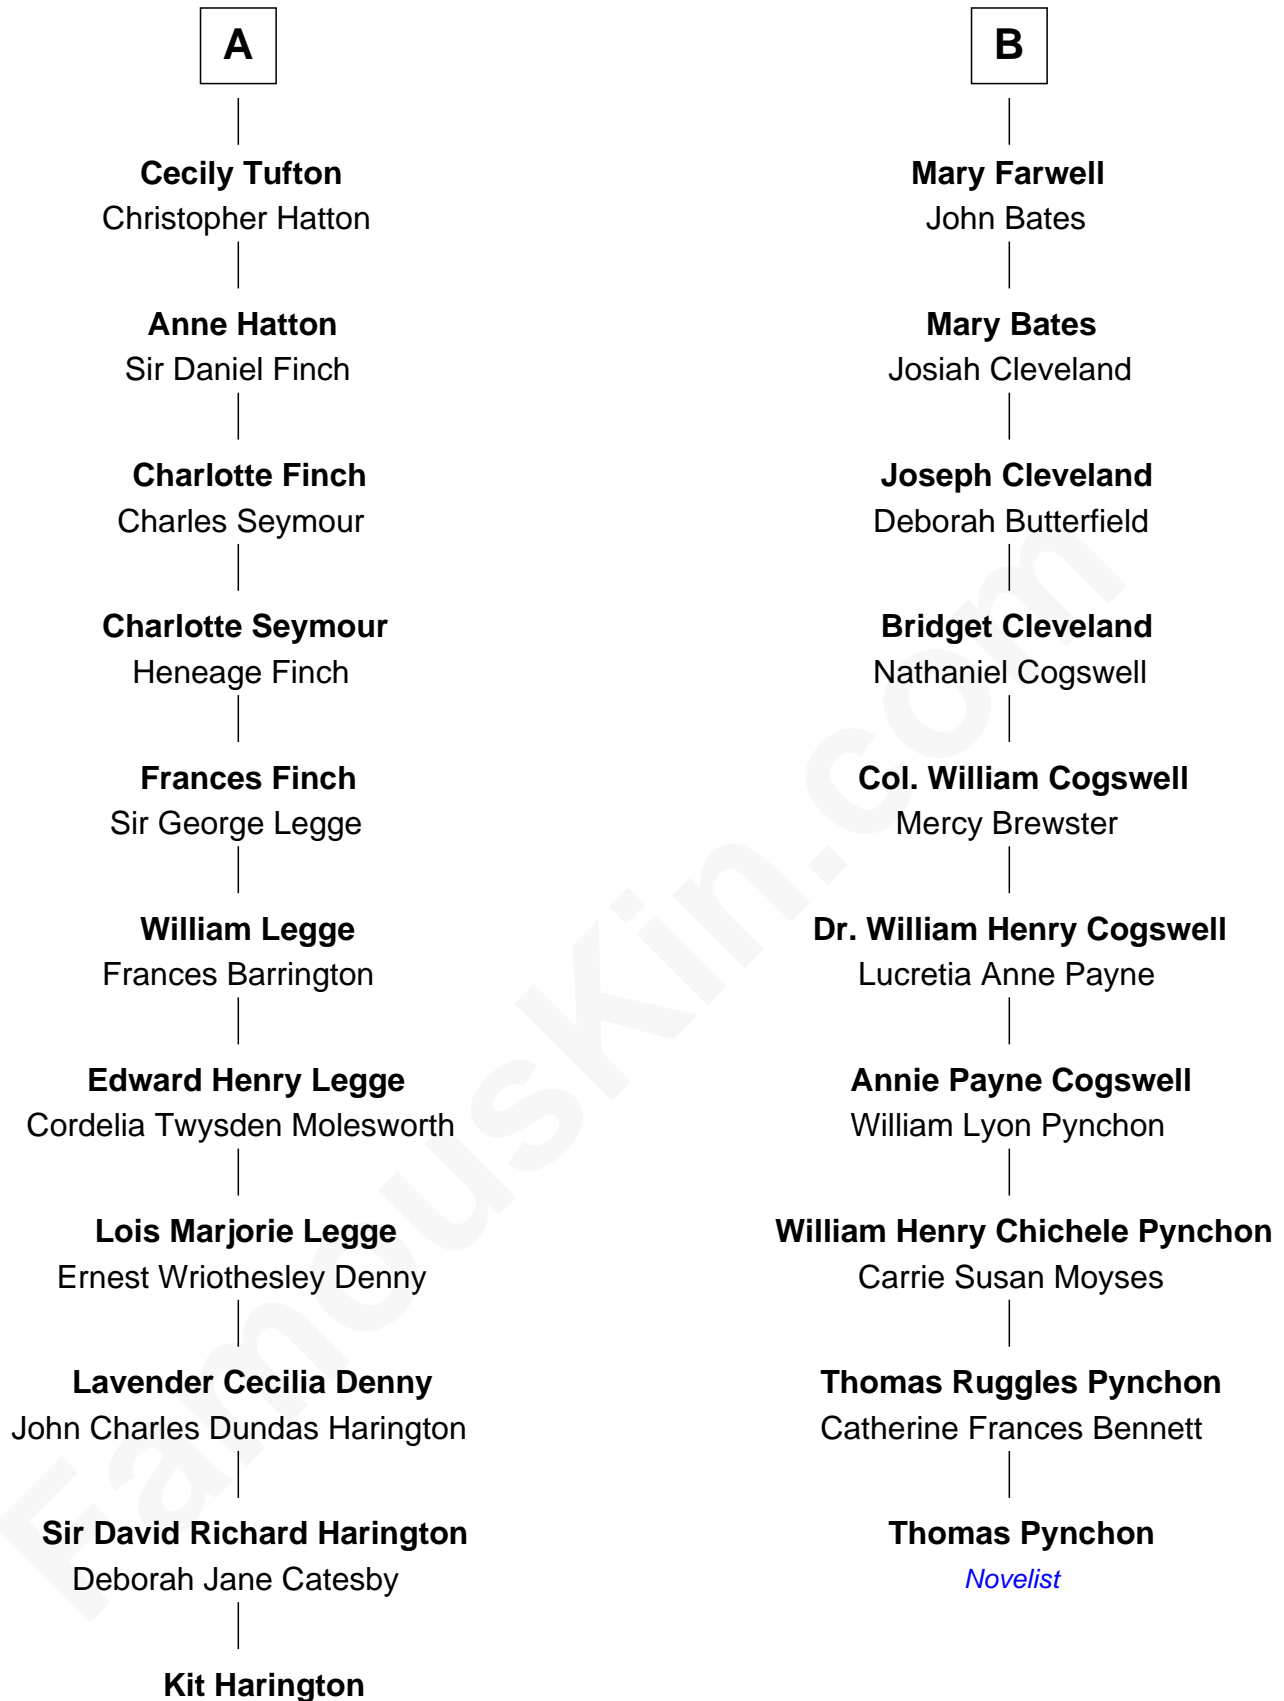

# FamousKin.com Relationship Chart of

**Kit Harington**

*TV Actor - "Game of Thrones"*

16th cousin 1 time removed of

**Thomas Pynchon**

*American Novelist*

**Sir Roger Wentworth**

Margery Despencer

Kit Harington photo by [Gage Skidmore](#) (CC BY-SA 2.0)