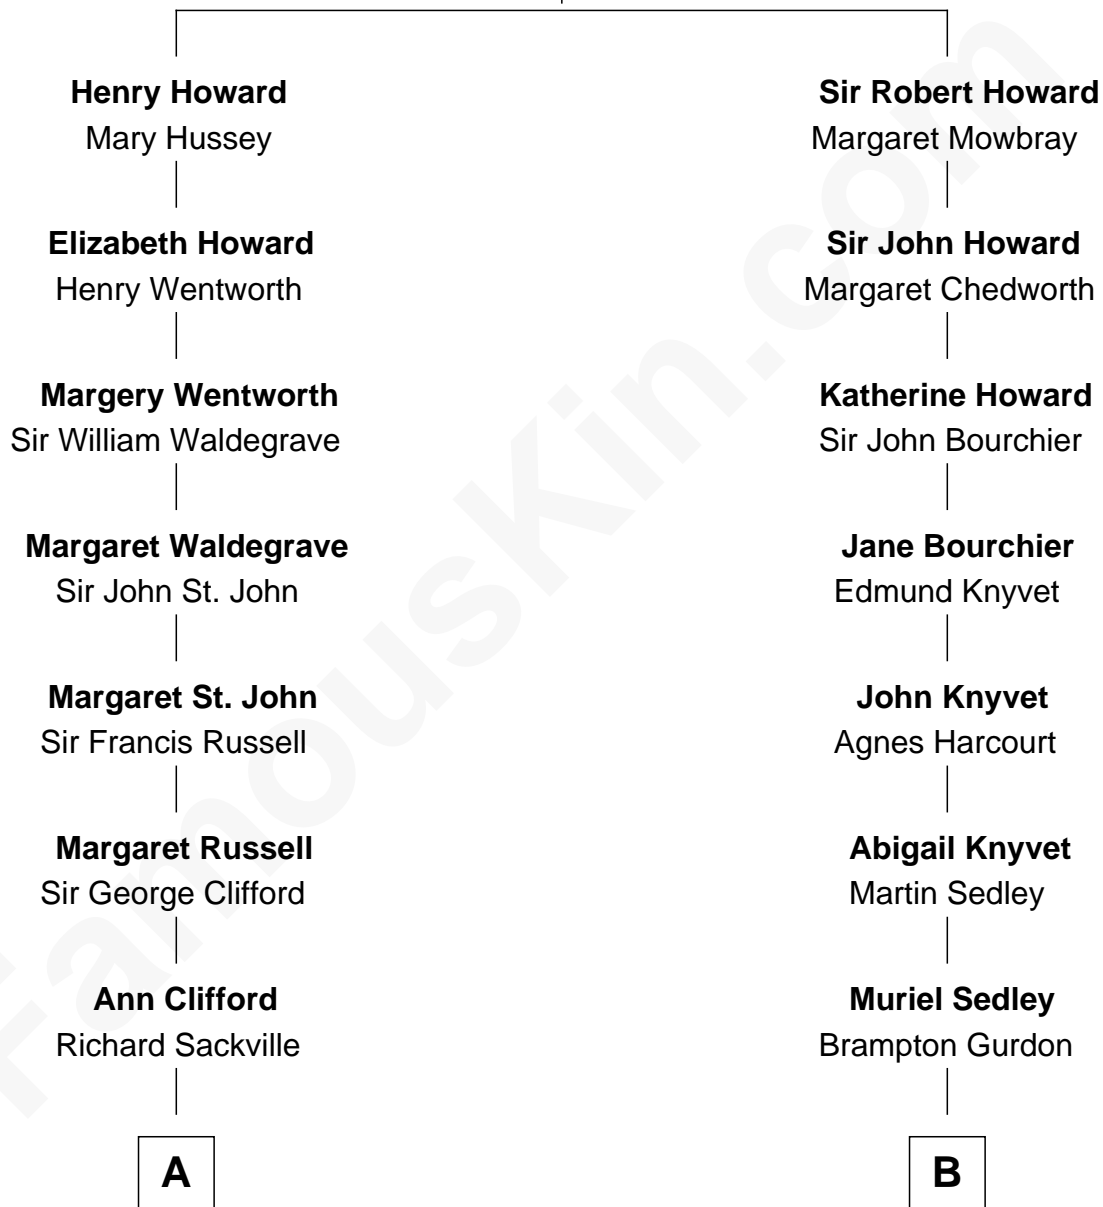

FamousKin.com Relationship Chart of

Kit Harington

TV Actor - "Game of Thrones"

18th cousin 2 times removed of

Paget Brewster

TV Actress

Sir John Howard

Alice Tendring

C

Sir David Richard Harington

Deborah Jane Catesby

Kit Harington

TV Actor - "Game of Thrones"

D

Donald Mitchell Ryerson

Isabelle McGenniss

Joan Ryerson

George Washington Wales Brewster

Galen Brewster

Hathaway Tew

Paget Brewster

TV Actress