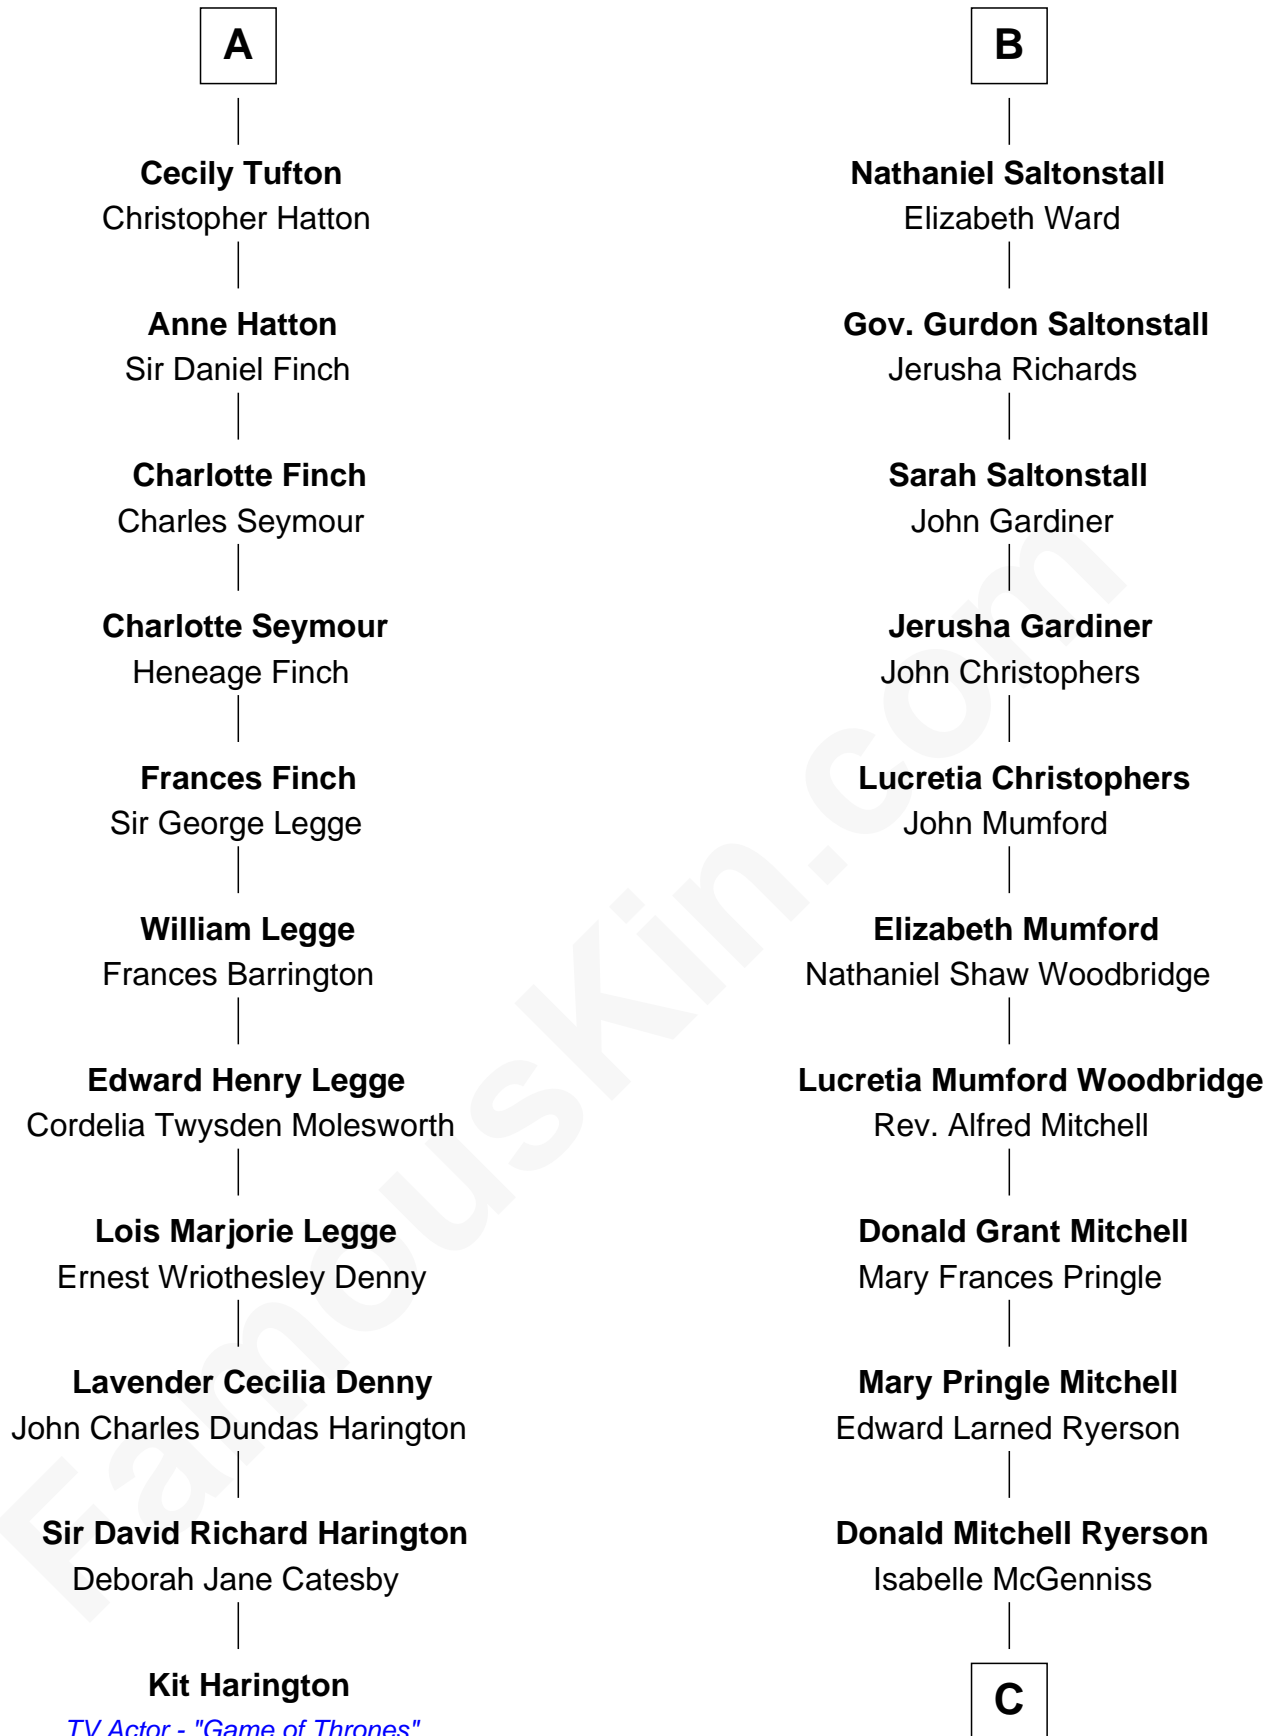

# FamousKin.com Relationship Chart of

**Kit Harington**

TV Actor - "Game of Thrones"

17th cousin 2 times removed of

**Paget Brewster**

TV Actress

**Sir John Bouchier**

Margaret Berners

**C**

**Joan Ryerson**

George Washington Wales Brewster

**Galen Brewster**

Hathaway Tew

**Paget Brewster**

*TV Actress*

FamousKin.com