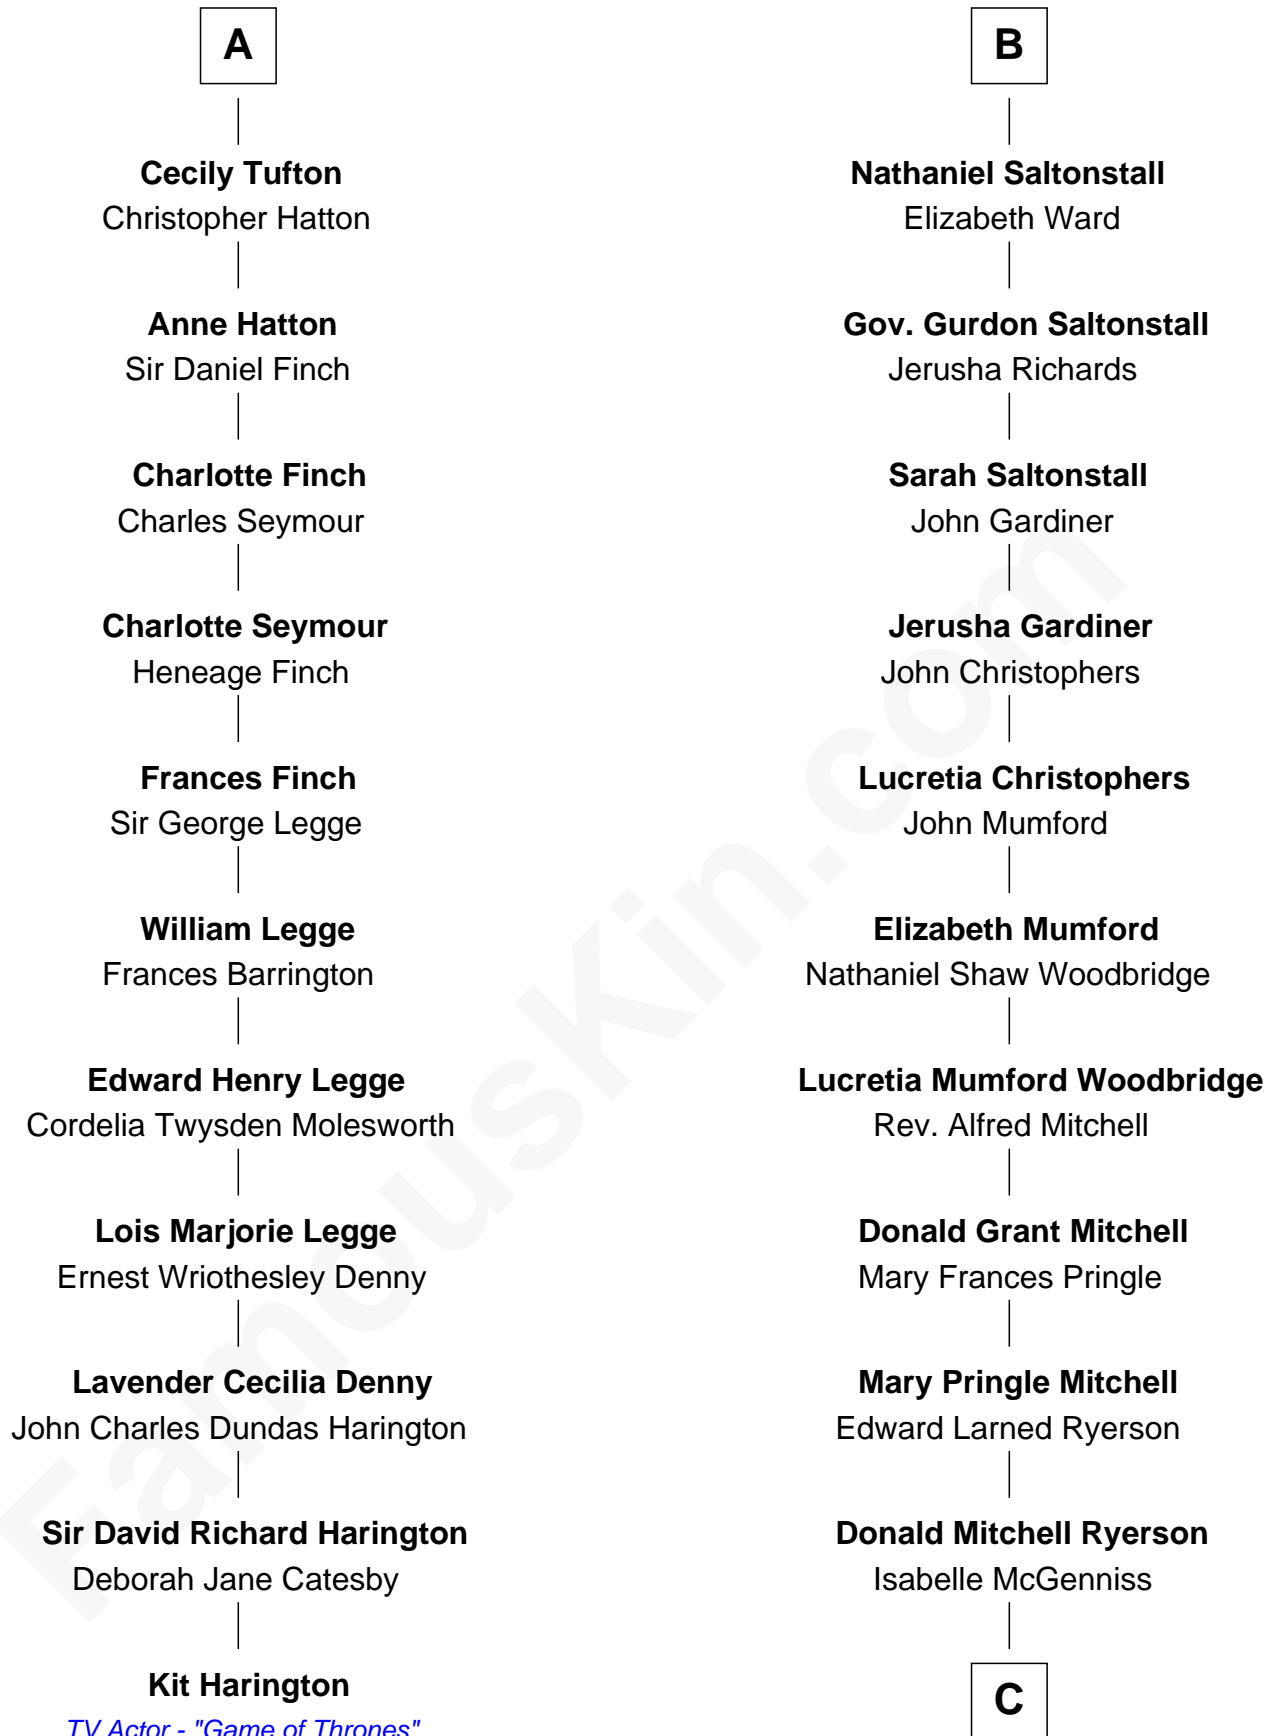

FamousKin.com

Relationship Chart of

Kit Harington

TV Actor - "Game of Thrones"

17th cousin 2 times removed of

Paget Brewster

TV Actress

C

Joan Ryerson

George Washington Wales Brewster

Galen Brewster

Hathaway Tew

Paget Brewster

TV Actress

FamousKin.com