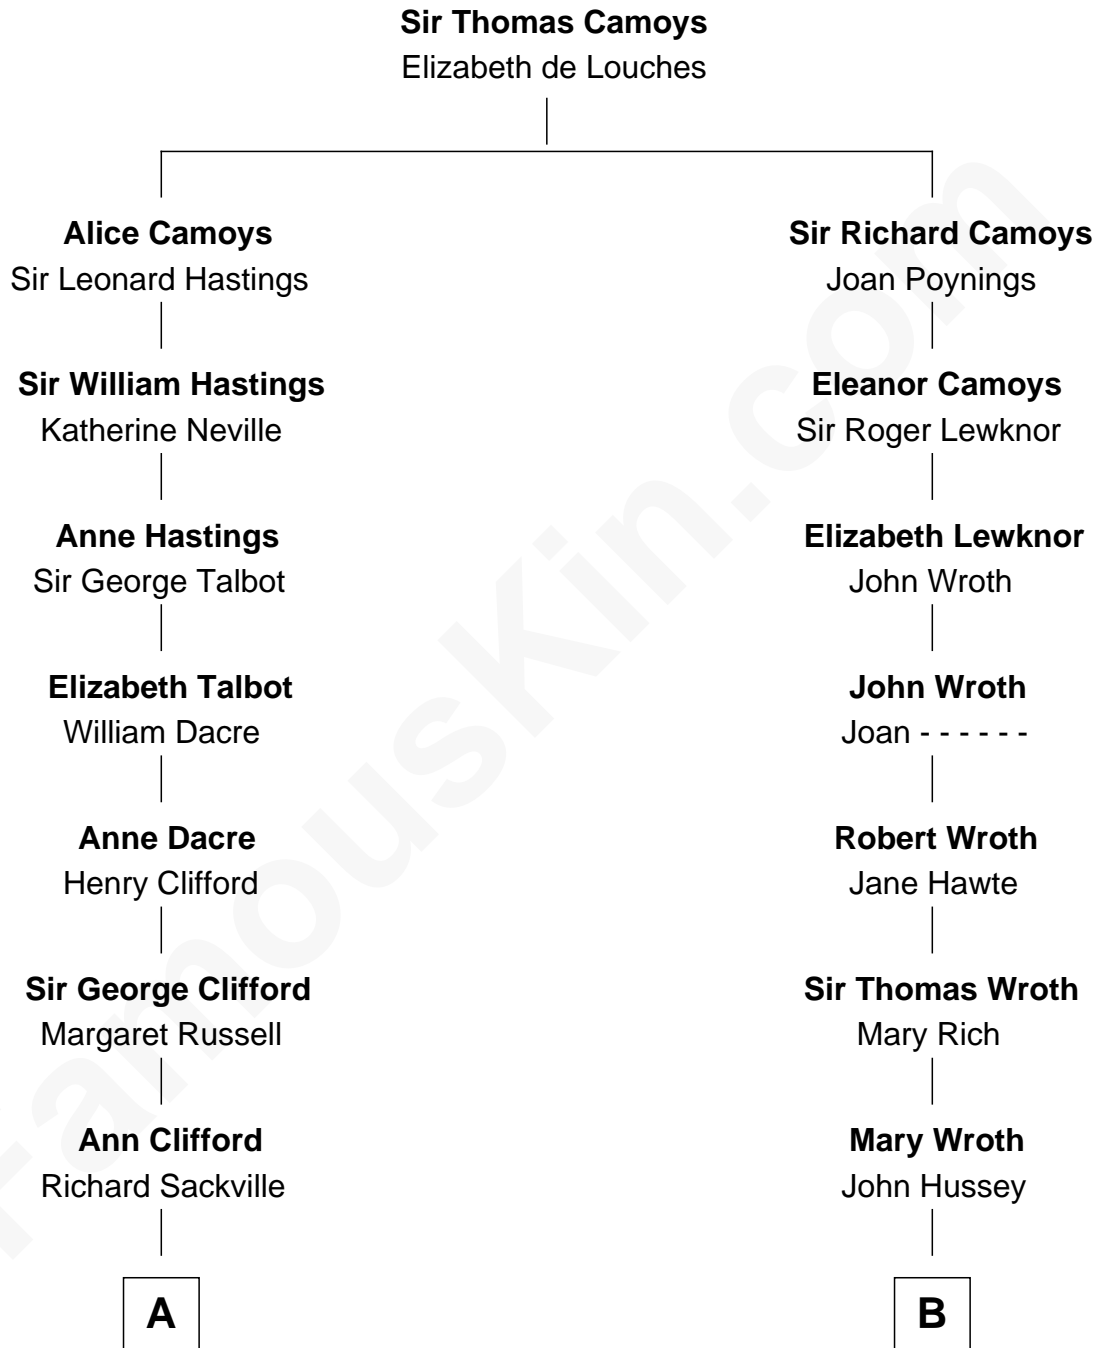

FamousKin.com Relationship Chart of

Kit Harington

TV Actor - "Game of Thrones"

18th cousin 1 time removed of

Paget Brewster

TV Actress

C

Sir David Richard Harington

Deborah Jane Catesby

Kit Harington

TV Actor - "Game of Thrones"

D

George Washington Wales Brewster

Joan Ryerson

Galen Brewster

Hathaway Tew