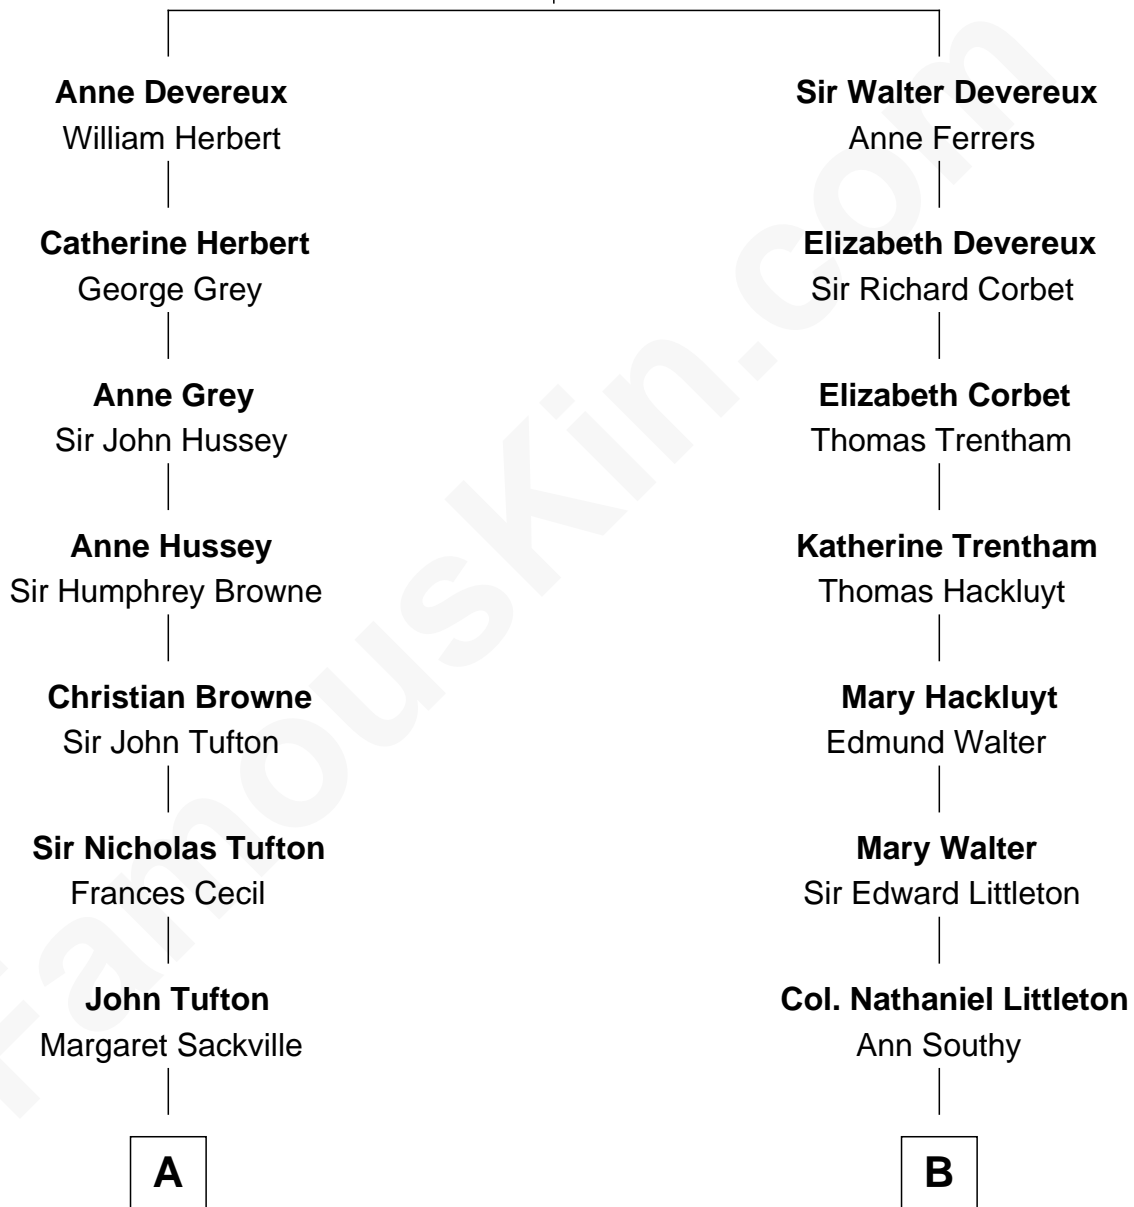

## Relationship Chart of

**Kit Harington**

TV Actor - "Game of Thrones"

17th cousin of

**Paget Brewster**

TV Actress

**Sir Walter Devereux**

Elizabeth Merbery

**A**

**Cecily Tufton**  
Christopher Hatton

**Anne Hatton**  
Sir Daniel Finch

**Charlotte Finch**  
Charles Seymour

**Charlotte Seymour**  
Heneage Finch

**Frances Finch**  
Sir George Legge

**William Legge**  
Frances Barrington

**Edward Henry Legge**  
Cordelia Twysden Molesworth

**Lois Marjorie Legge**  
Ernest Wriothlesley Denny

**Lavender Cecilia Denny**  
John Charles Dundas Harington

**Sir David Richard Harington**  
Deborah Jane Catesby