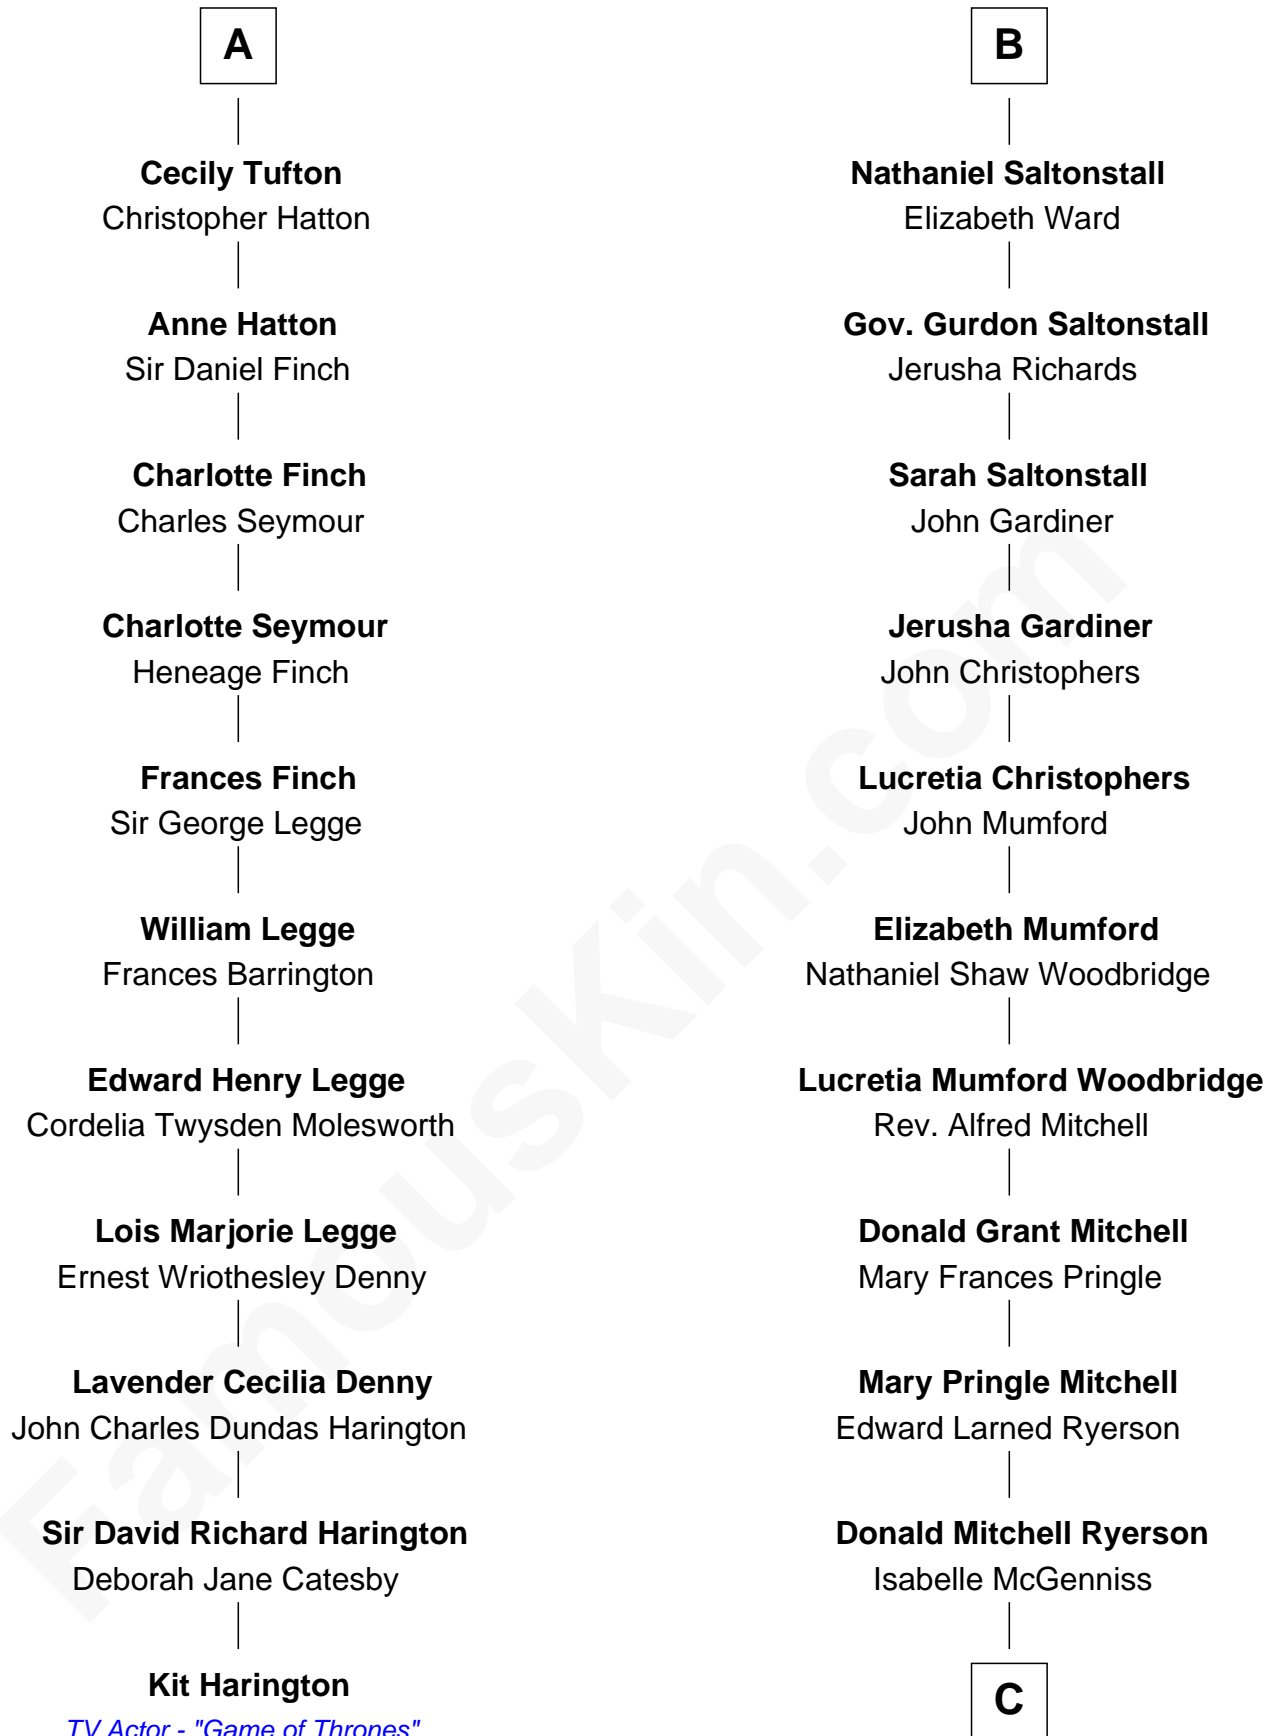

FamousKin.com Relationship Chart of

Kit Harington

TV Actor - "Game of Thrones"

17th cousin 2 times removed of

Paget Brewster

TV Actress

C

Joan Ryerson

George Washington Wales Brewster

Galen Brewster

Hathaway Tew

Paget Brewster

TV Actress

FamousKin.com