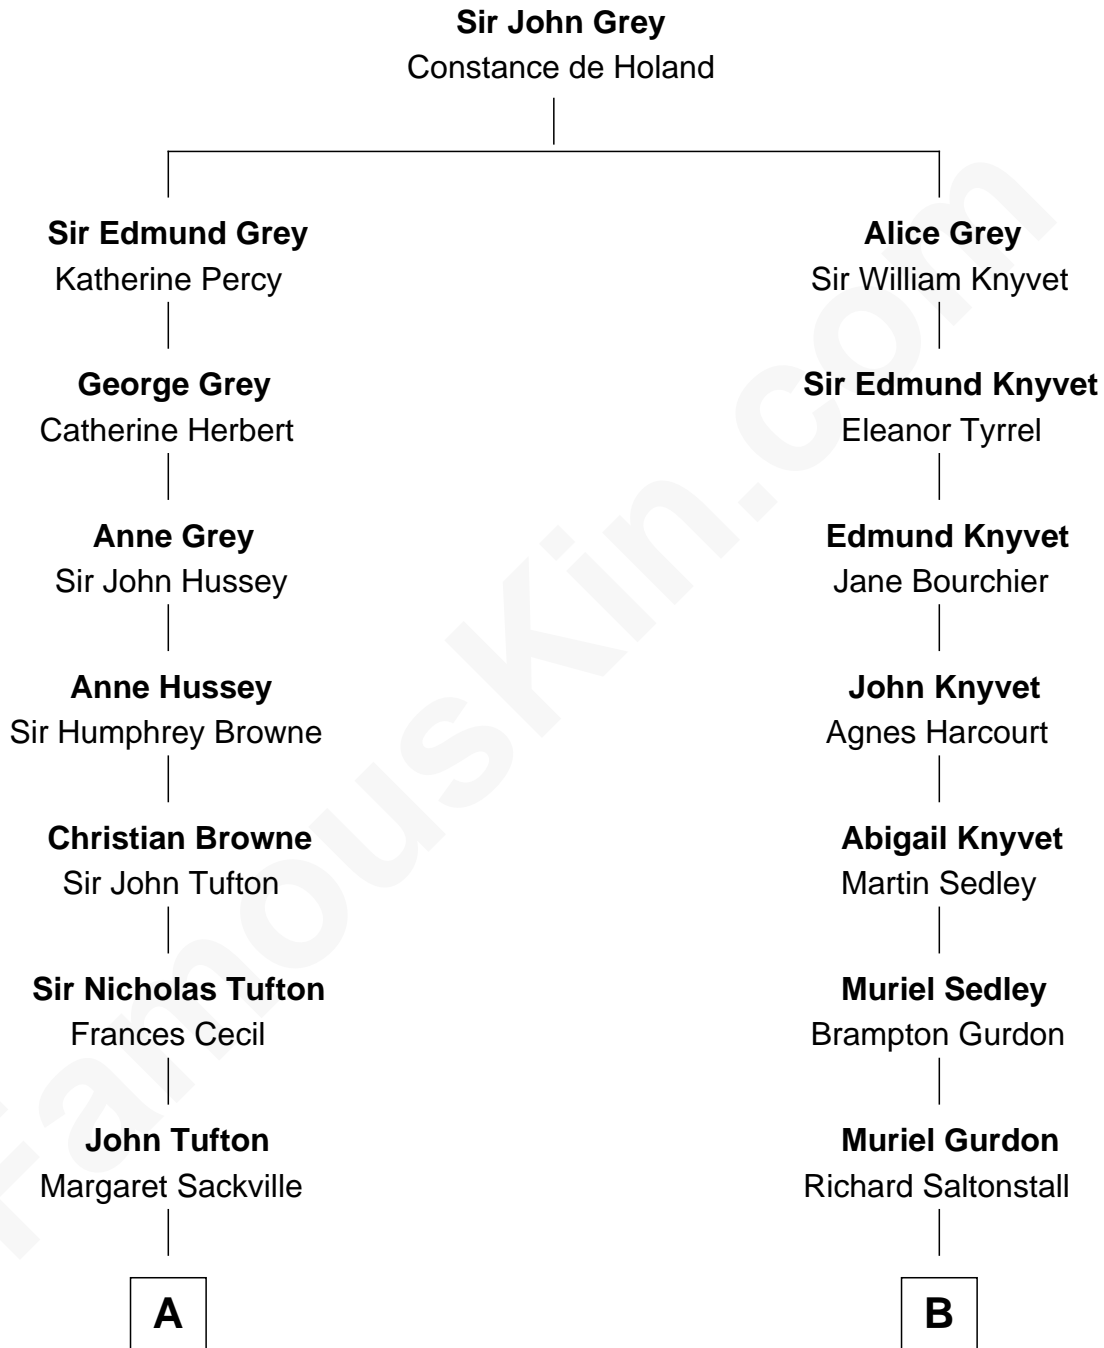

FamousKin.com Relationship Chart of

Kit Harington

TV Actor - "Game of Thrones"

17th cousin 2 times removed of

Paget Brewster

TV Actress

C

Joan Ryerson

George Washington Wales Brewster

Galen Brewster

Hathaway Tew

Paget Brewster

TV Actress

FamousKin.com