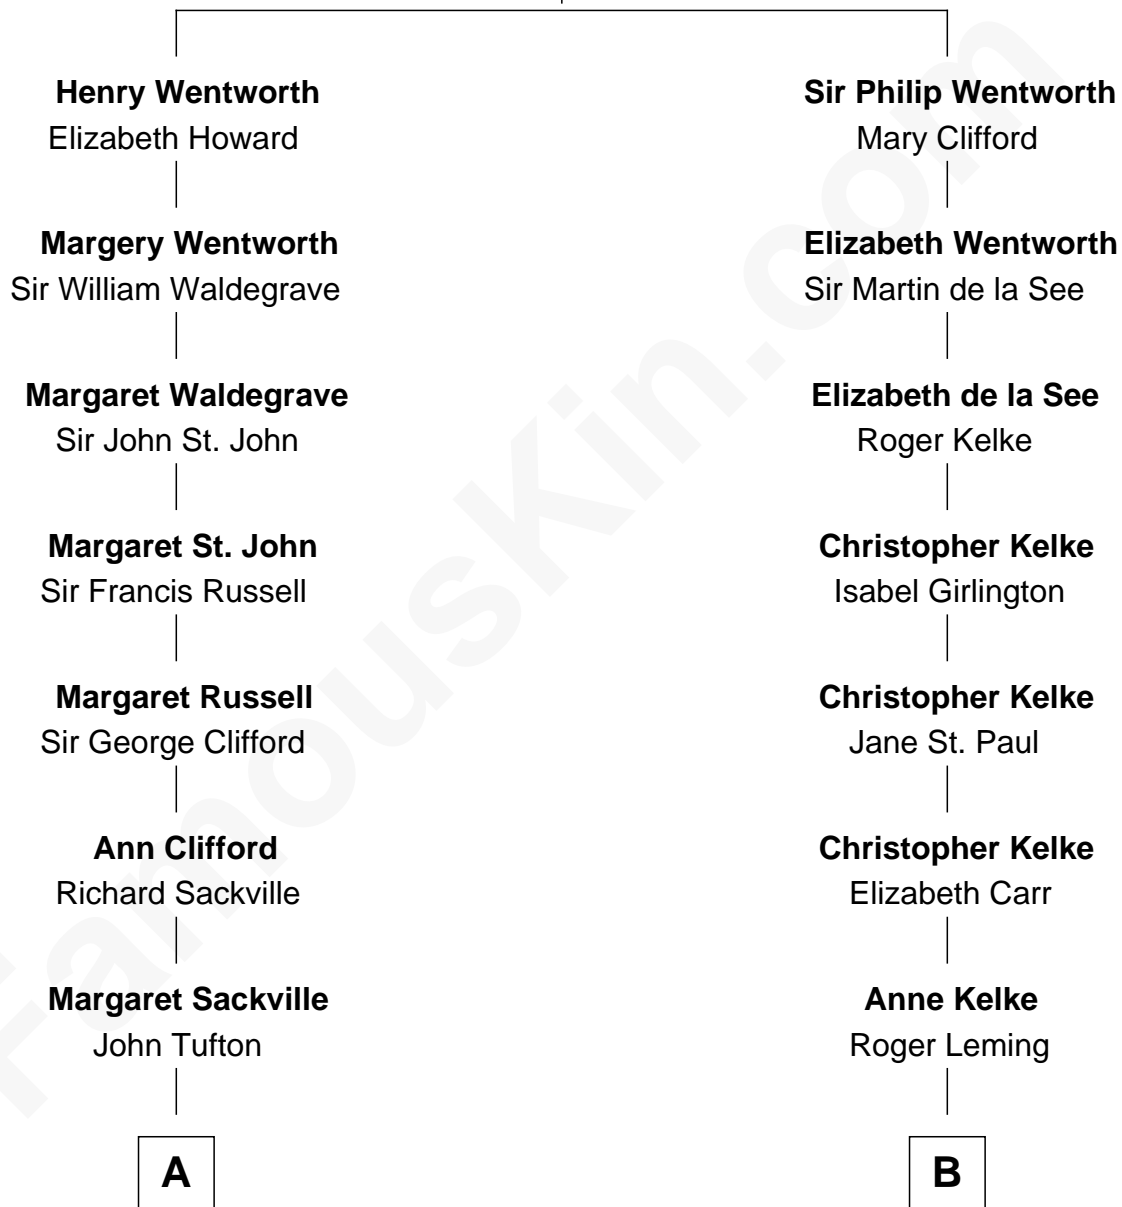

FamousKin.com Relationship Chart of

Kit Harington

TV Actor - "Game of Thrones"

17th cousin 1 time removed of

Paget Brewster

TV Actress

Sir Roger Wentworth

Margery Despencer

C

Galen Brewster
Hathaway Tew

Paget Brewster
TV Actress

FamousKin.com