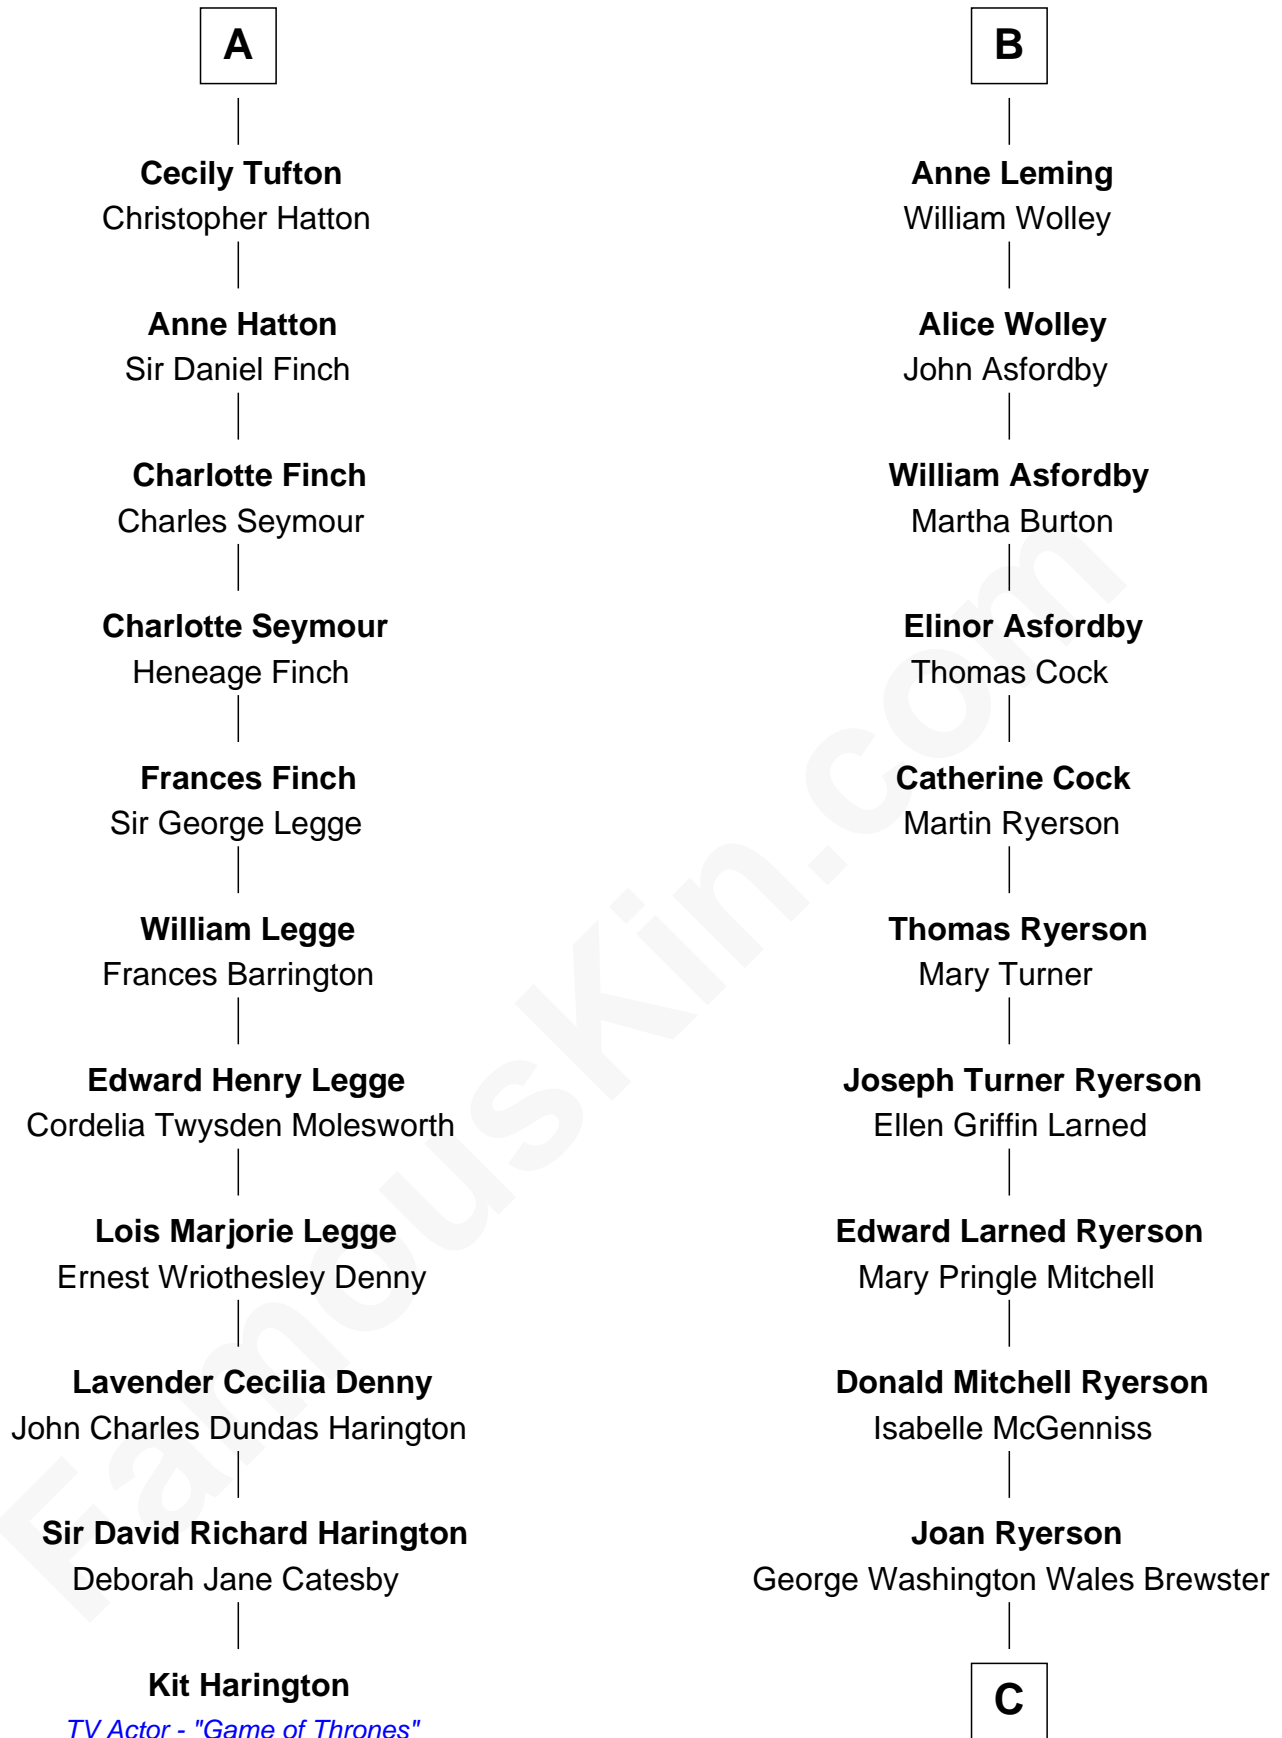

FamousKin.com Relationship Chart of

Kit Harington

TV Actor - "Game of Thrones"

17th cousin 1 time removed of

Paget Brewster

TV Actress

Sir Roger Wentworth

Margery Despencer

C

Galen Brewster
Hathaway Tew

Paget Brewster
TV Actress

FamousKin.com