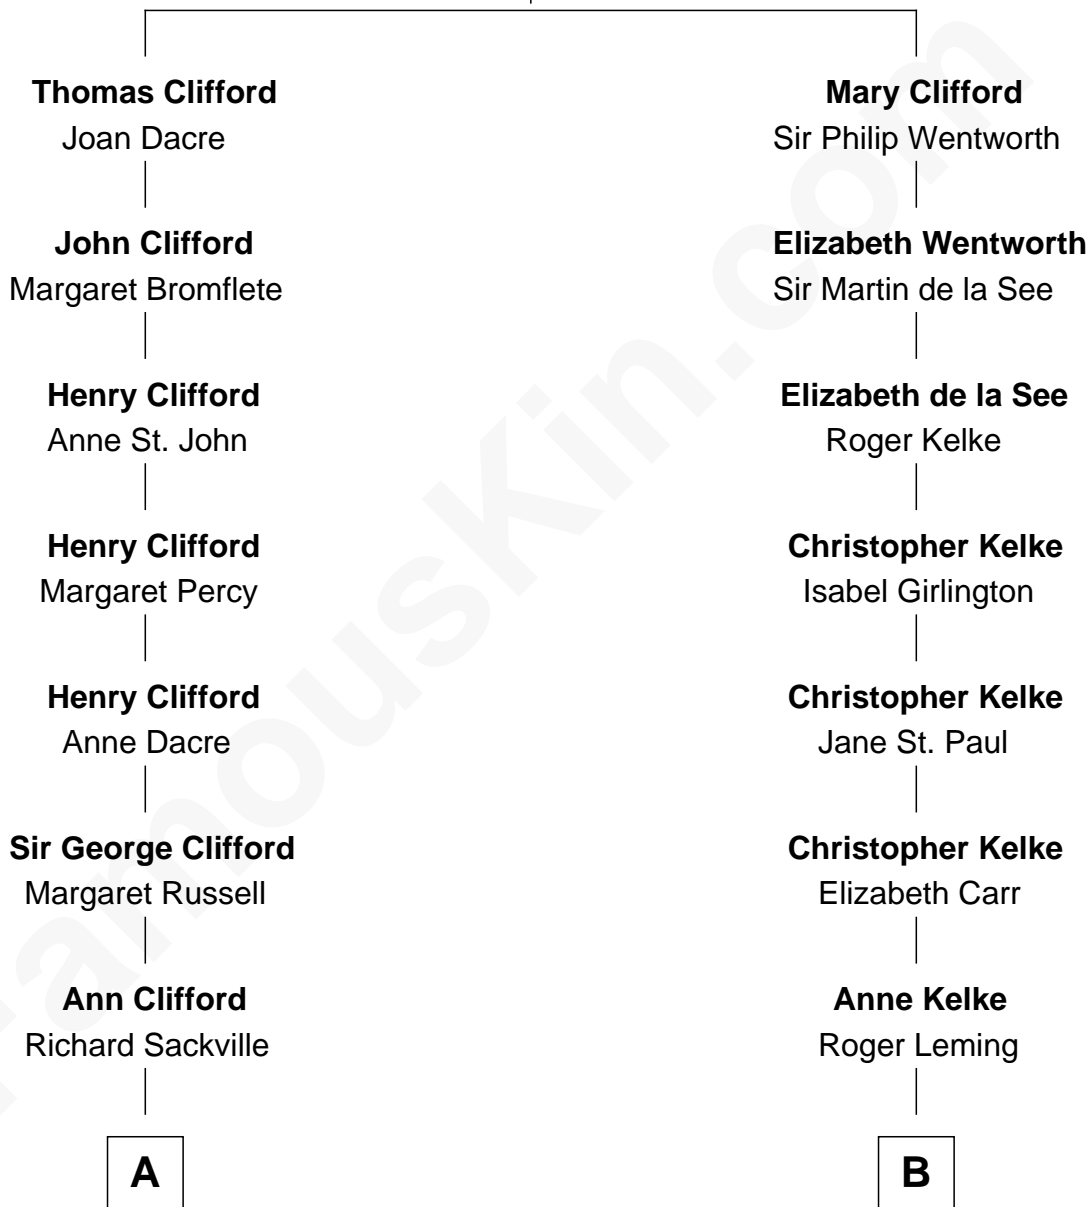

FamousKin.com

Relationship Chart of

Kit Harington

TV Actor - "Game of Thrones"

18th cousin of

Paget Brewster

TV Actress

Sir John Clifford

Elizabeth Percy

C

Sir David Richard Harington

Deborah Jane Catesby

Kit Harington

TV Actor - "Game of Thrones"

D

Galen Brewster

Hathaway Tew

Paget Brewster

TV Actress

FamousKin.com