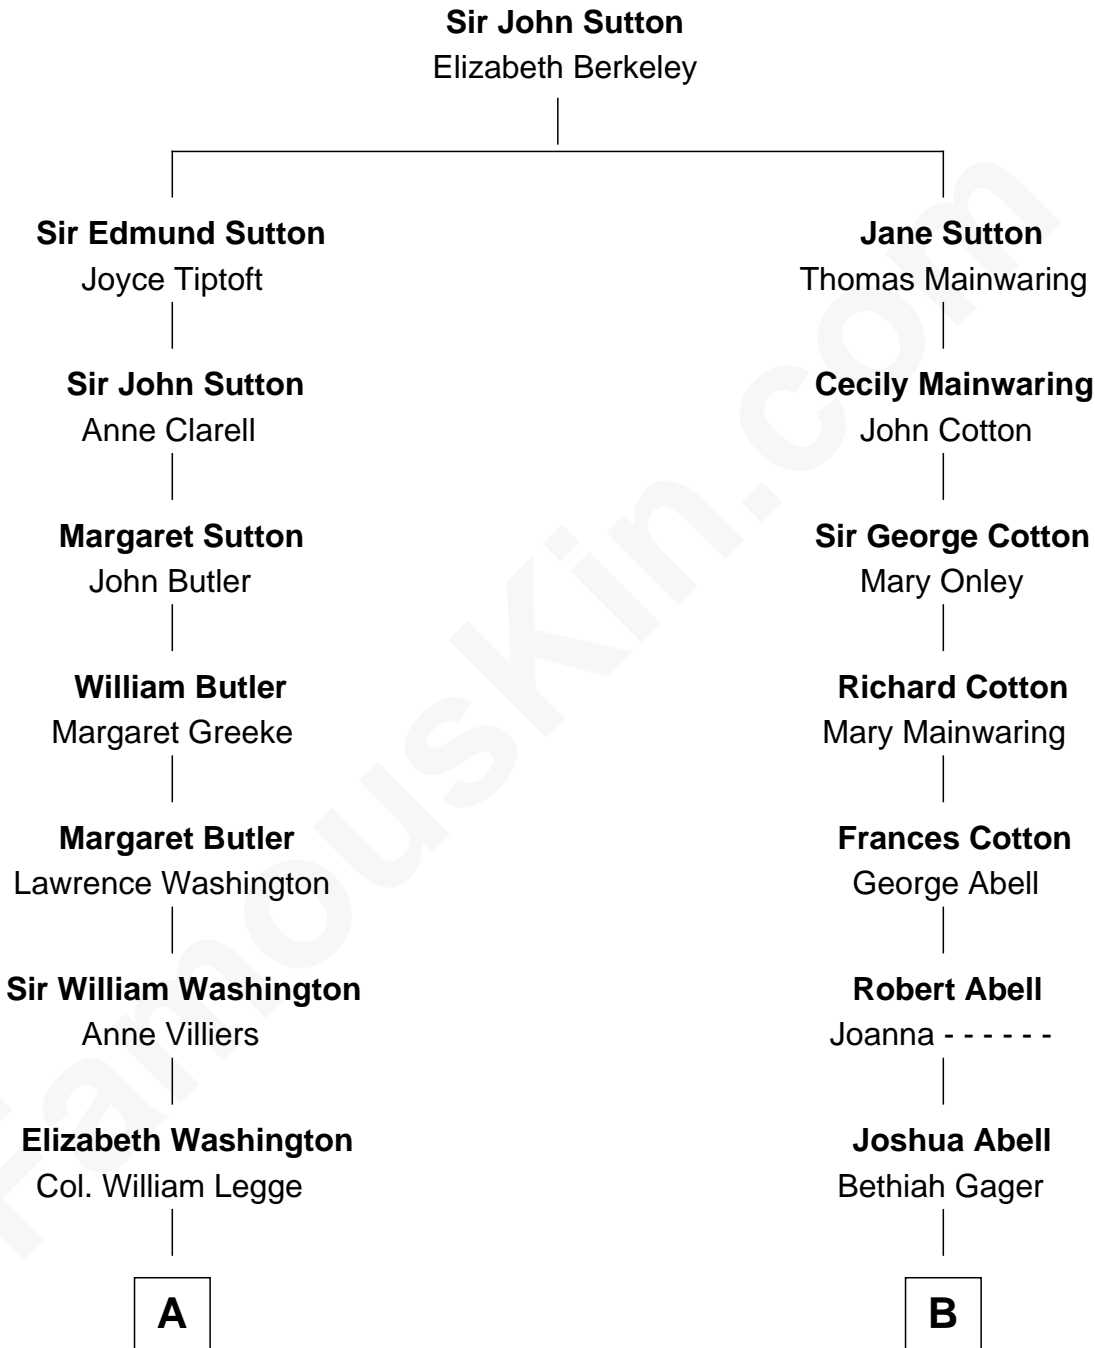

FamousKin.com

Relationship Chart of

Kit Harington

TV Actor - "Game of Thrones"

14th cousin 3 times removed of

Allen Dulles

5th Director of the C.I.A.

TV Actor - "Game of Thrones"

Kit Harington photo by [Gage Skidmore](#) [\(CC BY-SA 2.0\)](#)