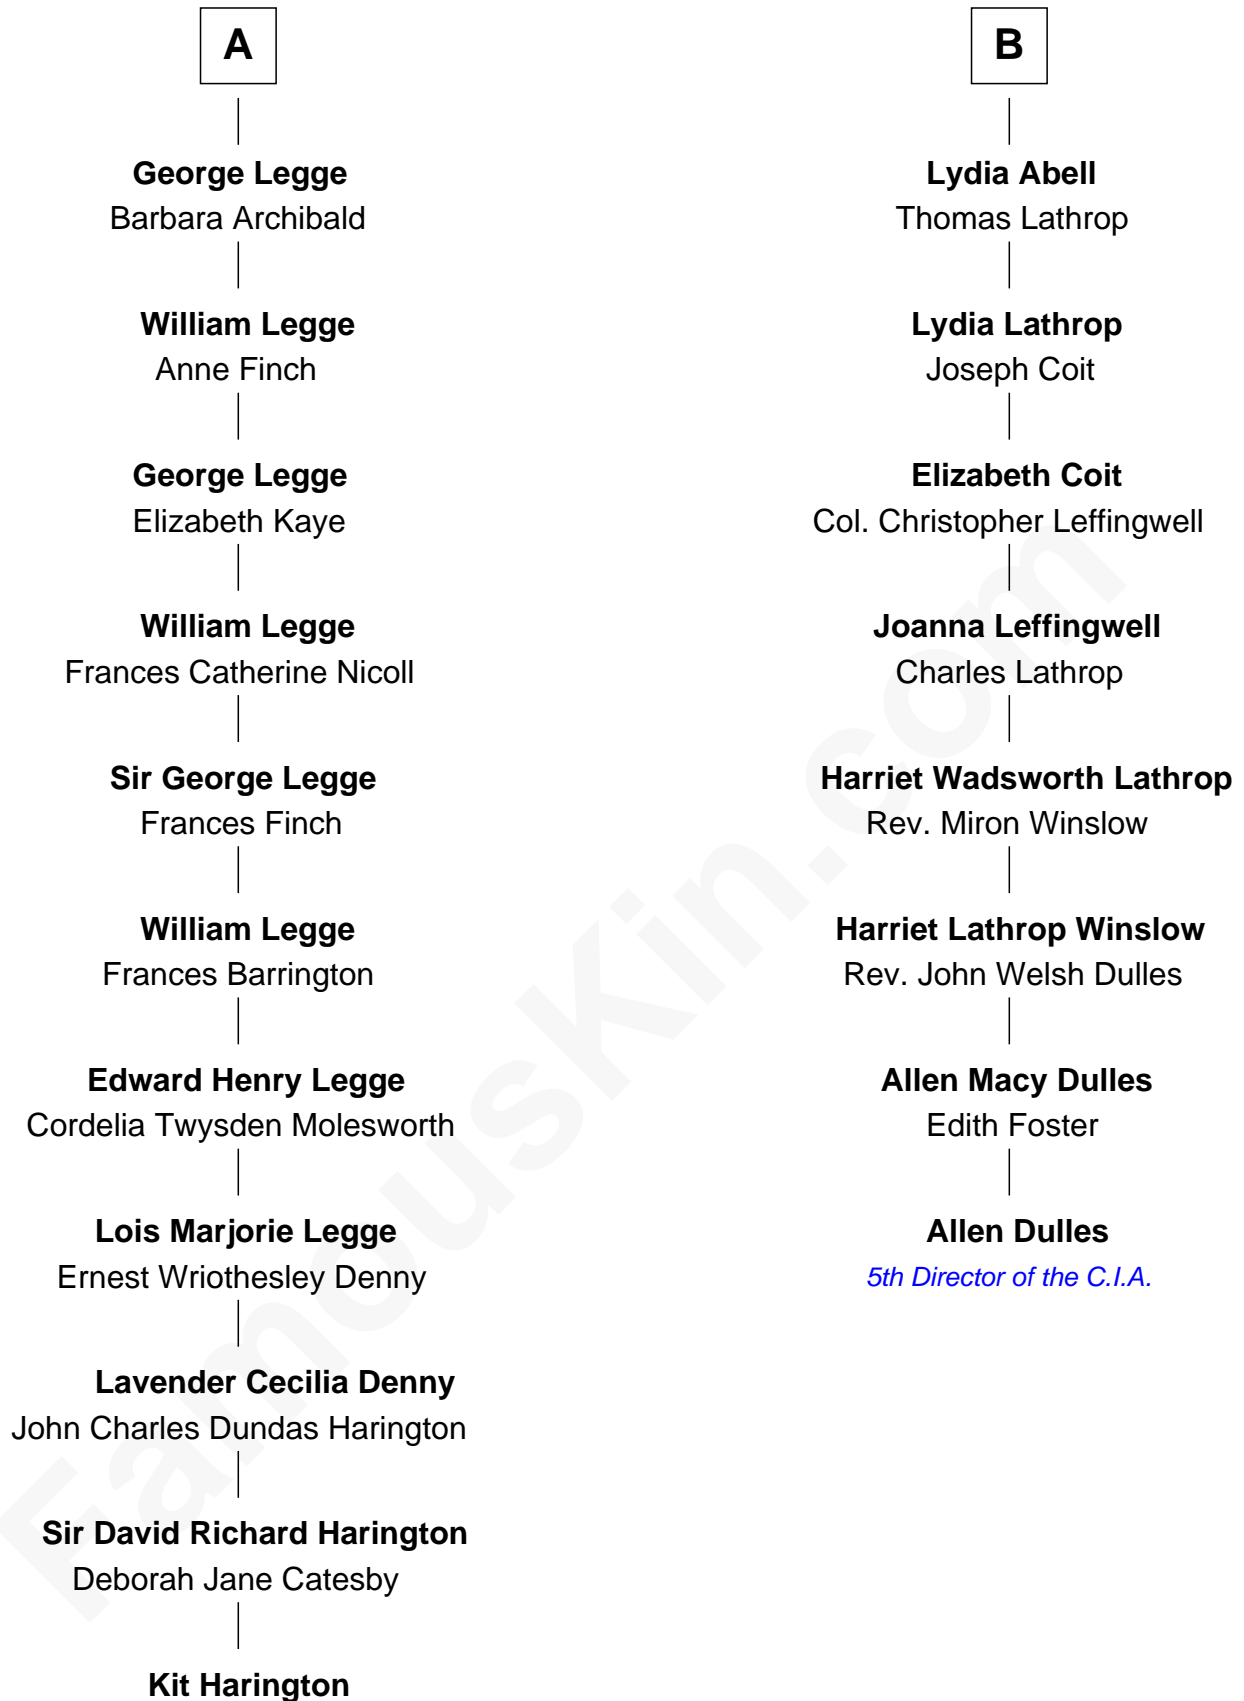

FamousKin.com

Relationship Chart of

Kit Harington

TV Actor - "Game of Thrones"

14th cousin 3 times removed of

Allen Dulles

5th Director of the C.I.A.

TV Actor - "Game of Thrones"

Kit Harington photo by [Gage Skidmore](#) [\(CC BY-SA 2.0\)](#)