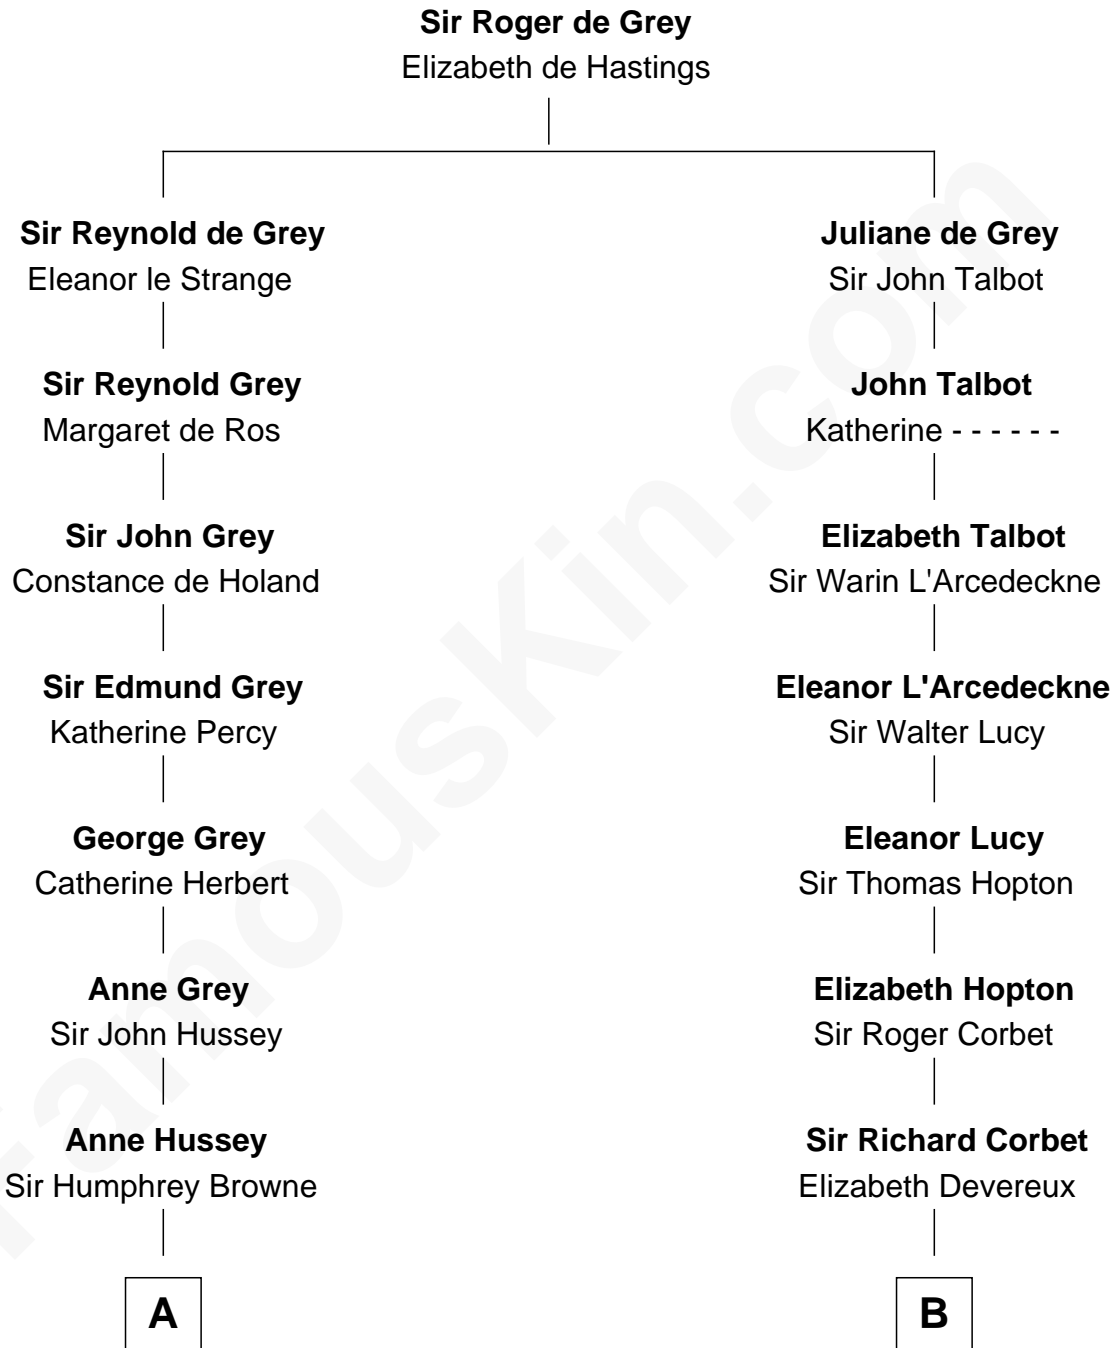

FamousKin.com

Relationship Chart of

Kit Harington

TV Actor - "Game of Thrones"

20th cousin 1 time removed of

Allen Dulles

5th Director of the C.I.A.

C

Lois Marjorie Legge
Ernest Wriothesley Denny

Lavender Cecilia Denny
John Charles Dundas Harington

Sir David Richard Harington
Deborah Jane Catesby

Kit Harington
TV Actor - "Game of Thrones"

D

Joanna Leffingwell
Charles Lathrop