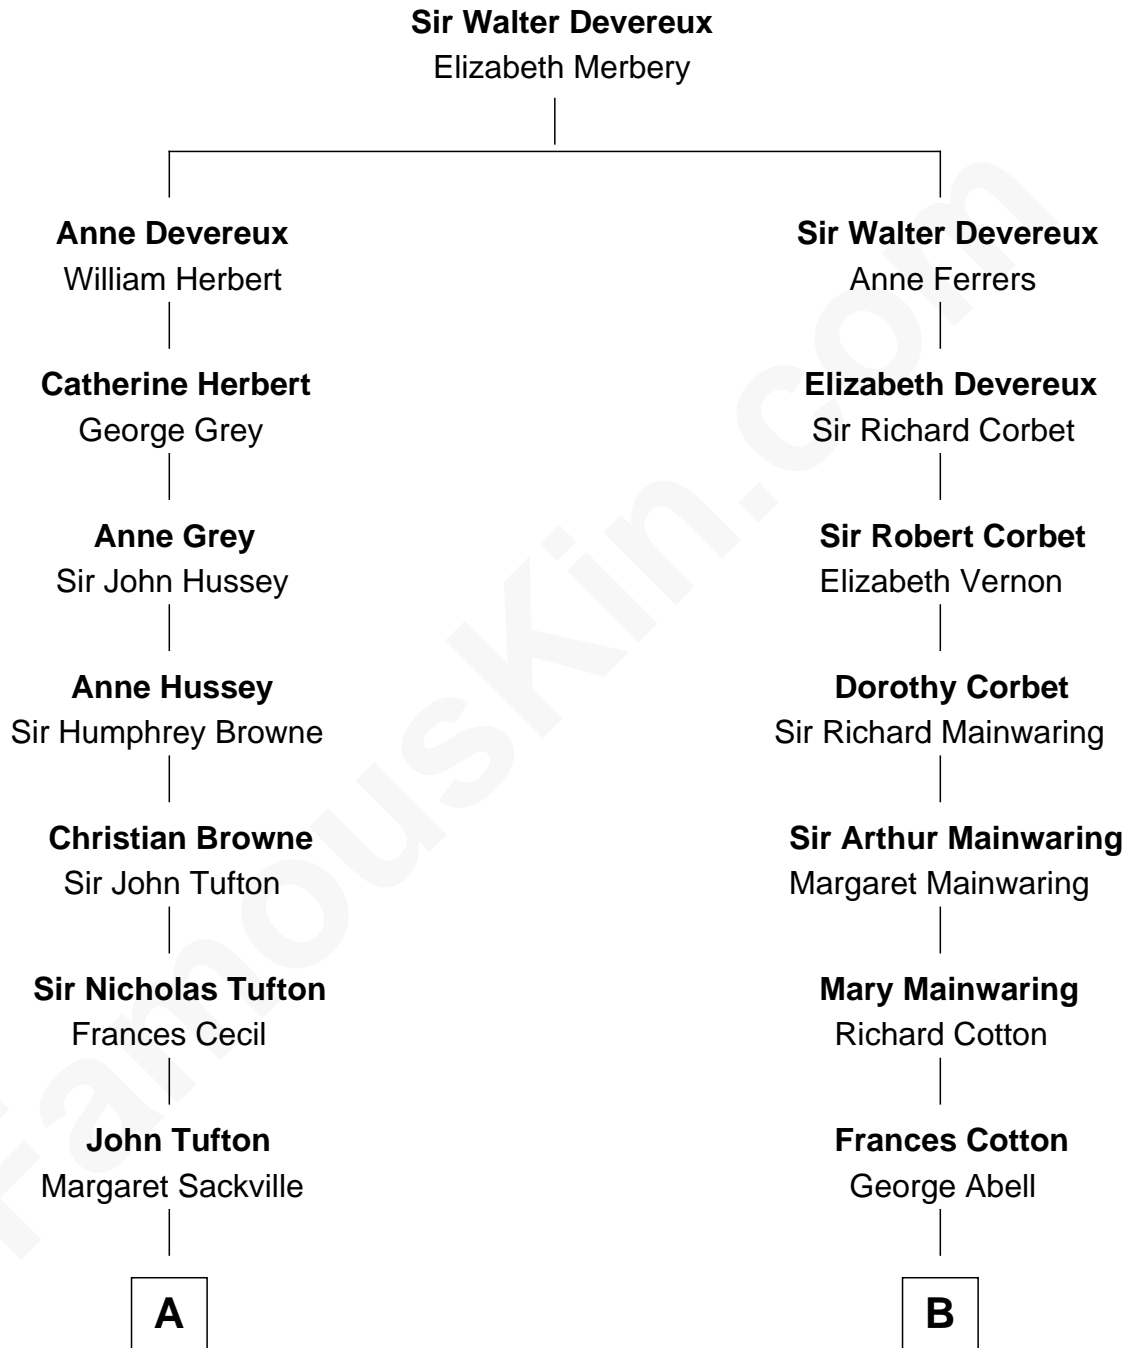

# FamousKin.com Relationship Chart of

**Kit Harington**

*TV Actor - "Game of Thrones"*

16th cousin 1 time removed of

**Allen Dulles**

*5th Director of the C.I.A.*

Kit Harington photo by [Gage Skidmore](#) (CC BY-SA 2.0)