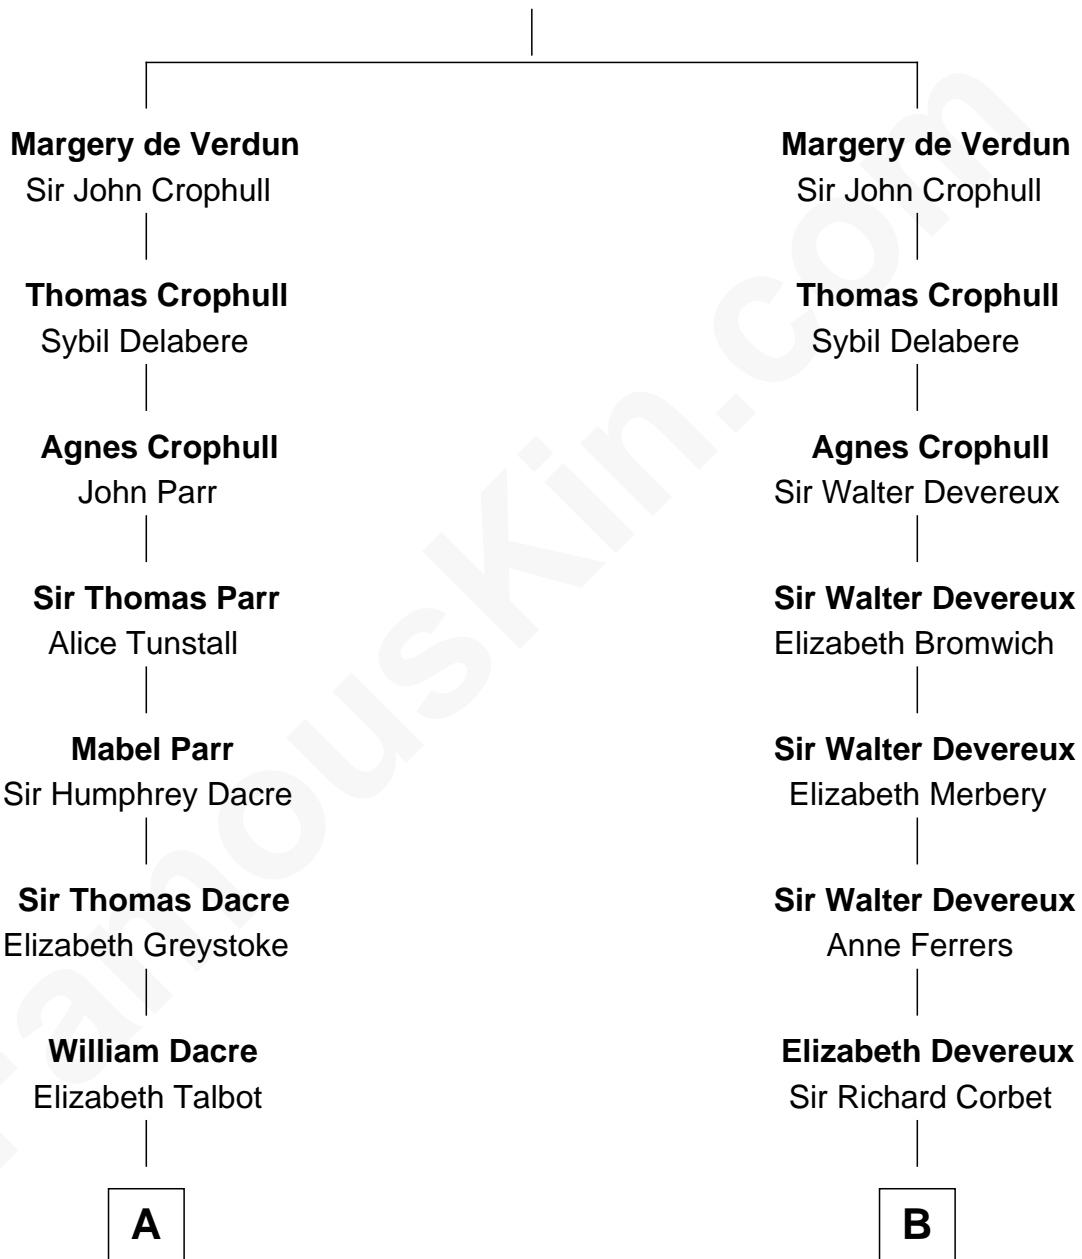

FamousKin.com Relationship Chart of

Kit Harington

TV Actor - "Game of Thrones"

21st cousin of

John Foster Dulles

52nd U.S. Secretary of State

Sir Thebaud de Verdun

Maud Mortimer

C

Edward Henry Legge
Cordelia Twysden Molesworth

Lois Marjorie Legge
Ernest Wriothesley Denny

Lavender Cecilia Denny
John Charles Dundas Harington

Sir David Richard Harington
Deborah Jane Catesby

Kit Harington
TV Actor - "Game of Thrones"