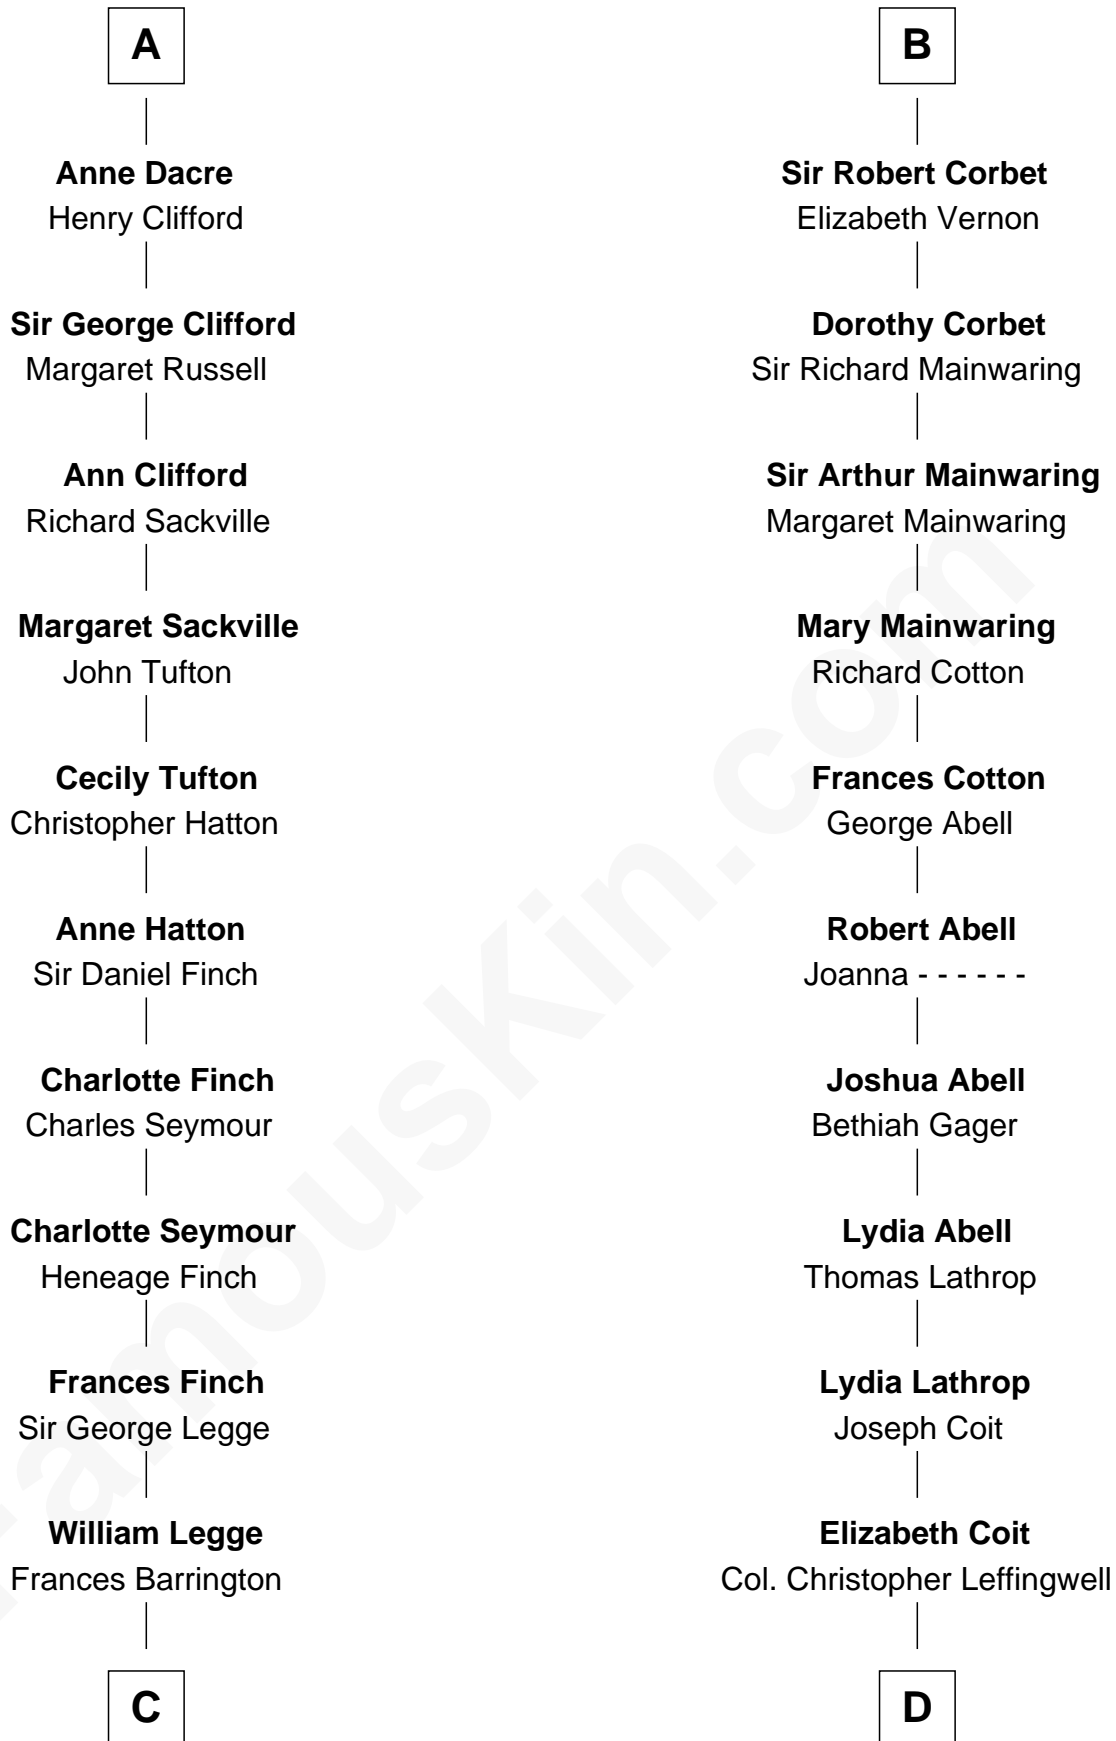

FamousKin.com Relationship Chart of

Kit Harington

TV Actor - "Game of Thrones"

21st cousin of

John Foster Dulles

52nd U.S. Secretary of State

Sir Thebaud de Verdun

Maud Mortimer

C

Edward Henry Legge
Cordelia Twysden Molesworth

Lois Marjorie Legge
Ernest Wriothesley Denny

Lavender Cecilia Denny
John Charles Dundas Harington

Sir David Richard Harington
Deborah Jane Catesby

Kit Harington
TV Actor - "Game of Thrones"

D

Joanna Leffingwell
Charles Lathrop

Harriet Wadsworth Lathrop
Rev. Miron Winslow

Harriet Lathrop Winslow
Rev. John Welsh Dulles

Allen Macy Dulles
Edith Foster

John Foster Dulles
52nd U.S. Secretary of State