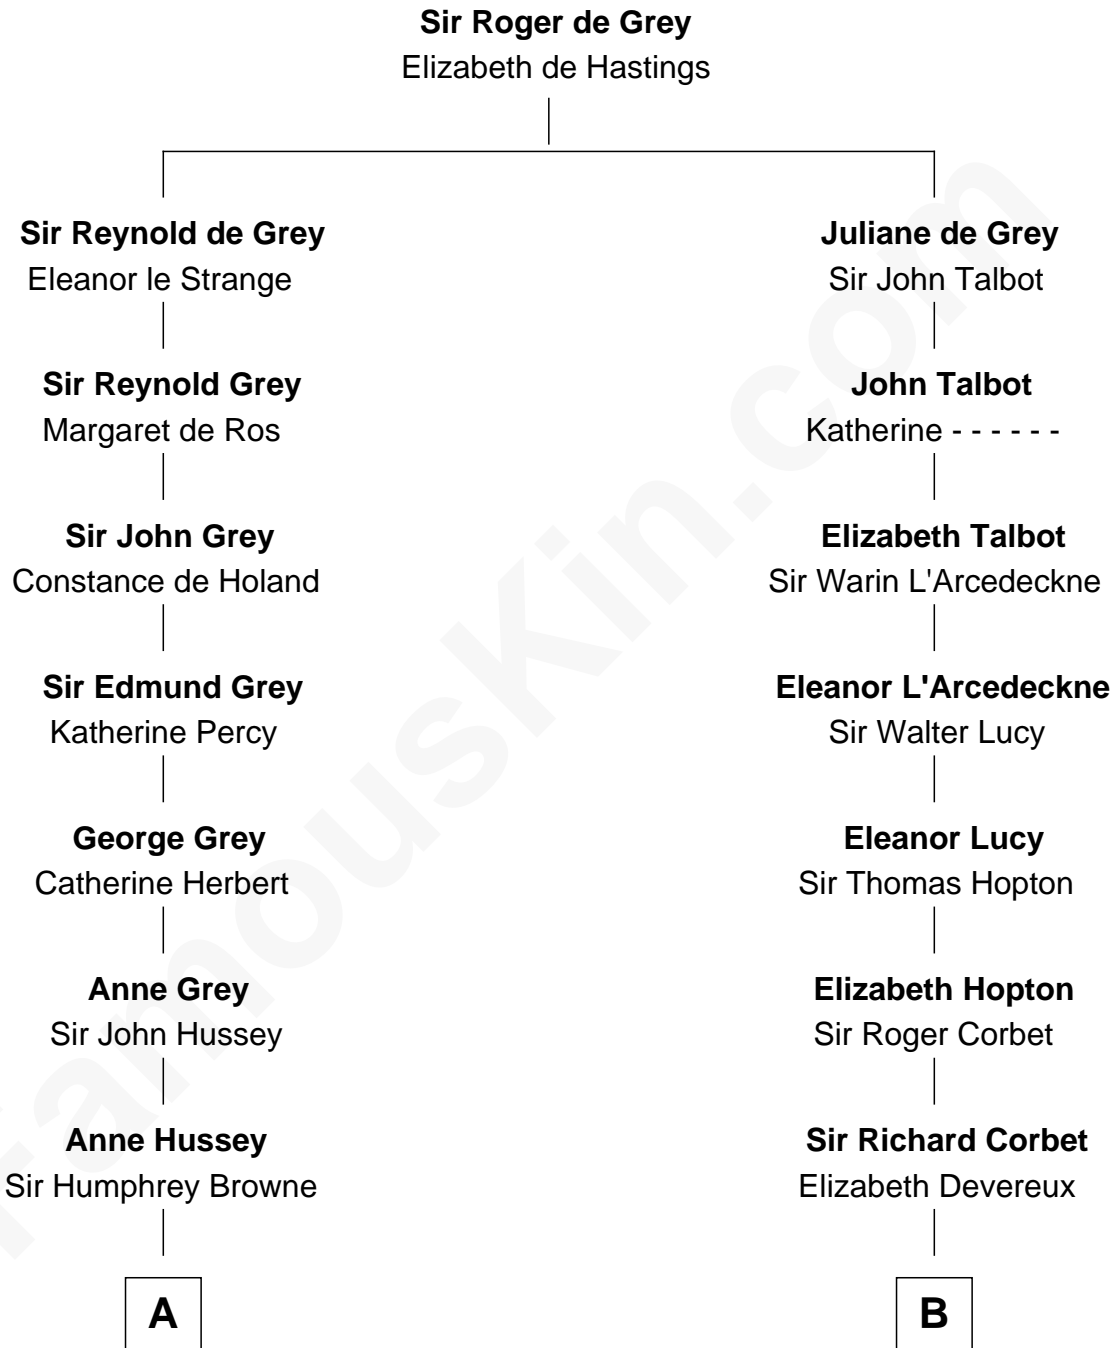

FamousKin.com

Relationship Chart of

Kit Harington

TV Actor - "Game of Thrones"

20th cousin 1 time removed of

John Foster Dulles

52nd U.S. Secretary of State

C

Lois Marjorie Legge
Ernest Wriothesley Denny

Lavender Cecilia Denny
John Charles Dundas Harington

Sir David Richard Harington
Deborah Jane Catesby

Kit Harington
TV Actor - "Game of Thrones"

D

Joanna Leffingwell
Charles Lathrop