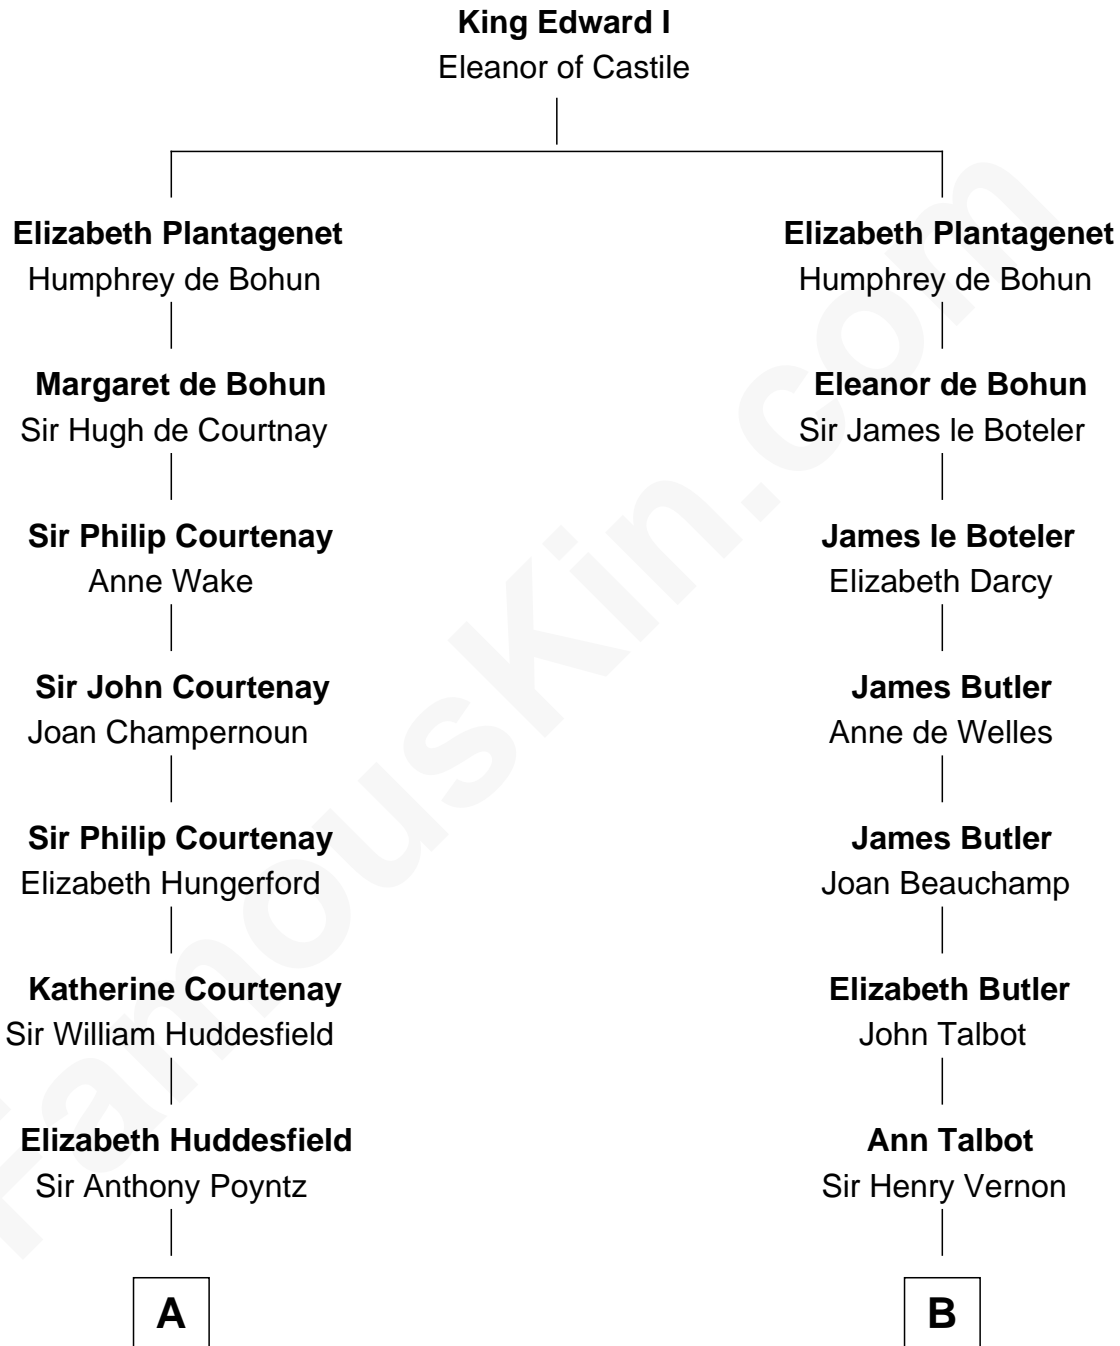

FamousKin.com Relationship Chart of

Kit Harington

TV Actor - "Game of Thrones"

21st cousin of

John Foster Dulles

52nd U.S. Secretary of State

C

Edward Henry Legge
Cordelia Twysden Molesworth

Lois Marjorie Legge
Ernest Wriothesley Denny

Lavender Cecilia Denny
John Charles Dundas Harington

Sir David Richard Harington
Deborah Jane Catesby

Kit Harington
TV Actor - "Game of Thrones"

D

Joanna Leffingwell
Charles Lathrop