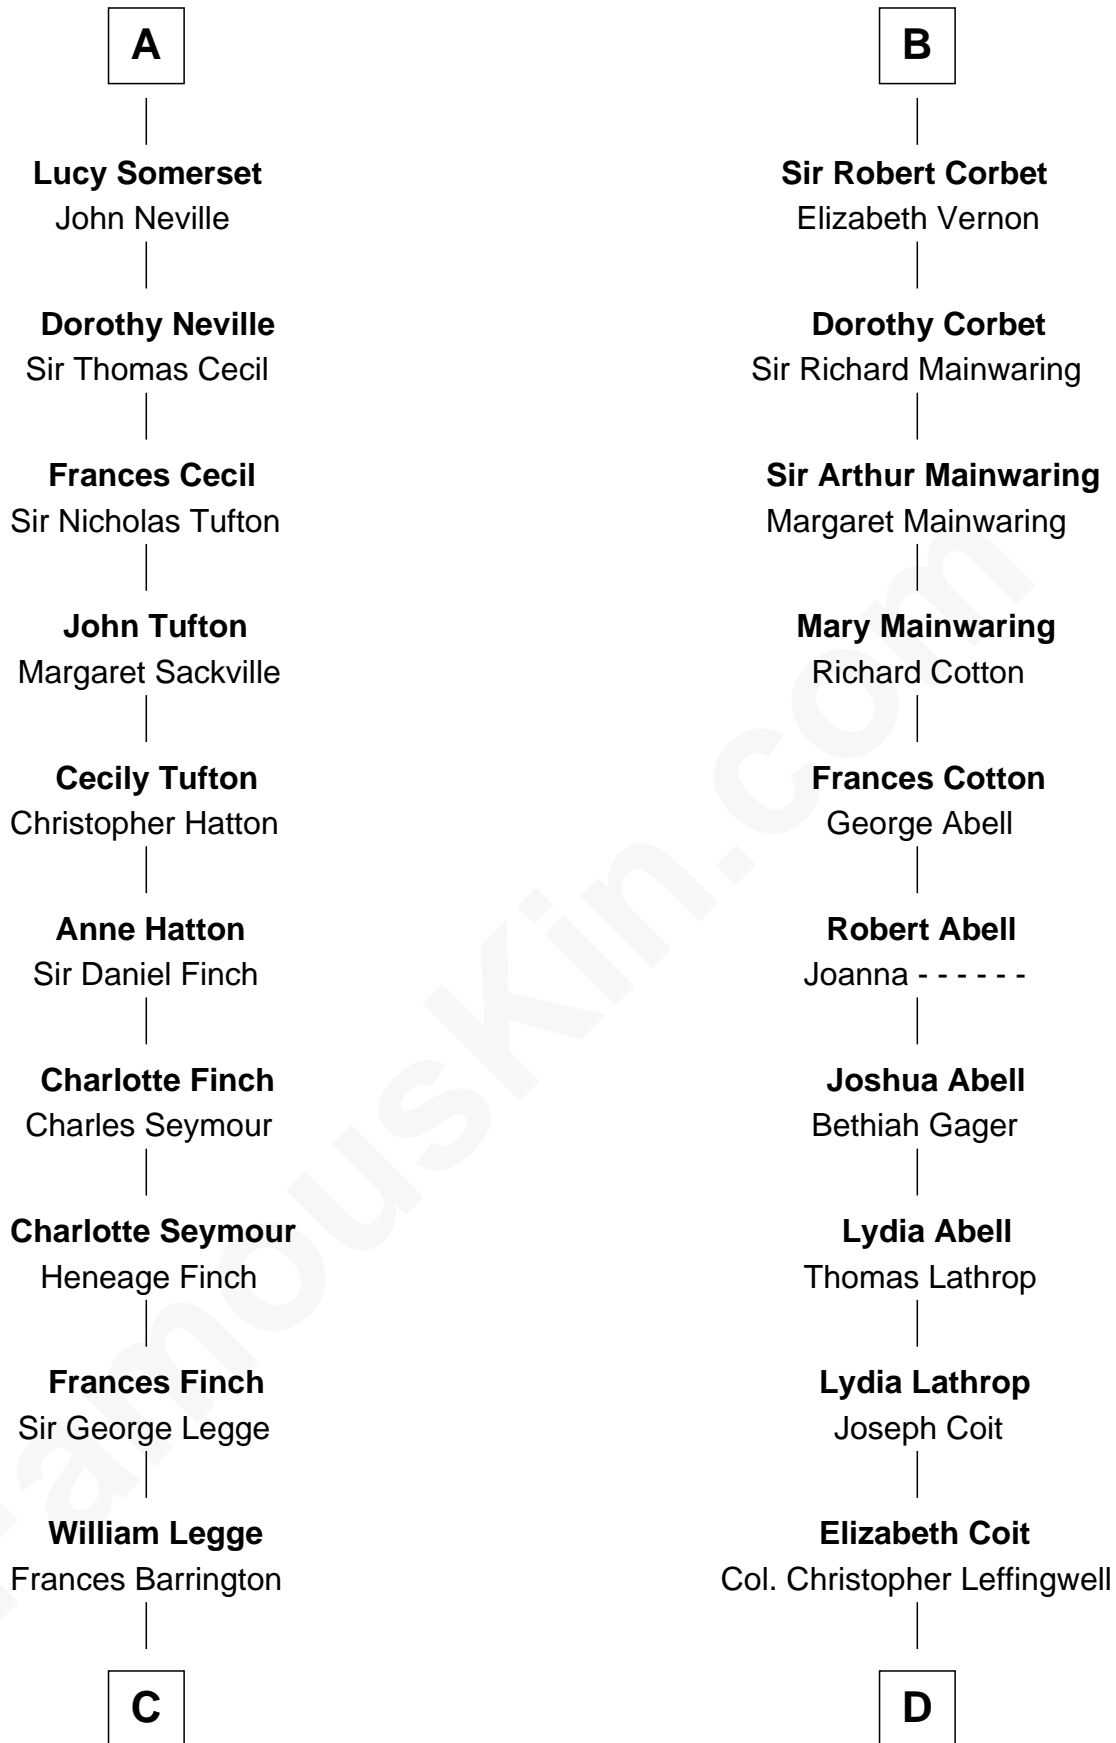

FamousKin.com Relationship Chart of

Kit Harington

TV Actor - "Game of Thrones"

21st cousin of

John Foster Dulles

52nd U.S. Secretary of State

C

Edward Henry Legge
Cordelia Twysden Molesworth

Lois Marjorie Legge
Ernest Wriothesley Denny

Lavender Cecilia Denny
John Charles Dundas Harington

Sir David Richard Harington
Deborah Jane Catesby

Kit Harington
TV Actor - "Game of Thrones"

D

Joanna Leffingwell
Charles Lathrop

Harriet Wadsworth Lathrop
Rev. Miron Winslow

Harriet Lathrop Winslow
Rev. John Welsh Dulles

Allen Macy Dulles
Edith Foster

John Foster Dulles
52nd U.S. Secretary of State