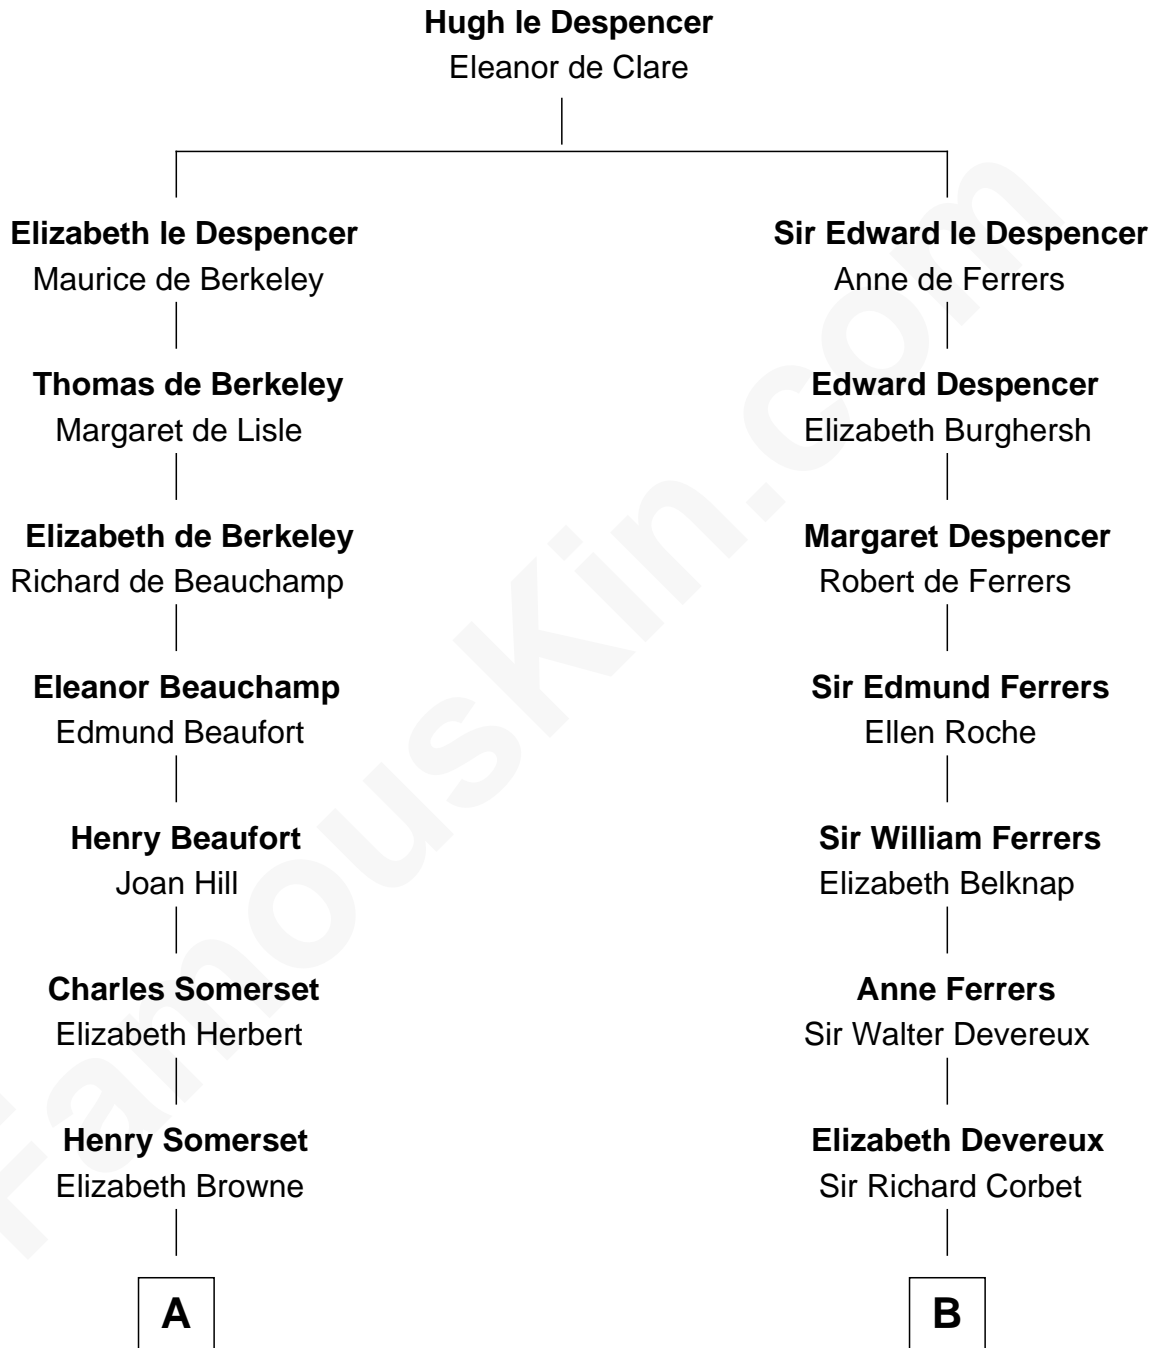

FamousKin.com Relationship Chart of

Kit Harington

TV Actor - "Game of Thrones"

21st cousin of

John Foster Dulles

52nd U.S. Secretary of State

C

Edward Henry Legge
Cordelia Twysden Molesworth

Lois Marjorie Legge
Ernest Wriothesley Denny

Lavender Cecilia Denny
John Charles Dundas Harington

Sir David Richard Harington
Deborah Jane Catesby

Kit Harington
TV Actor - "Game of Thrones"

D

Joanna Leffingwell
Charles Lathrop